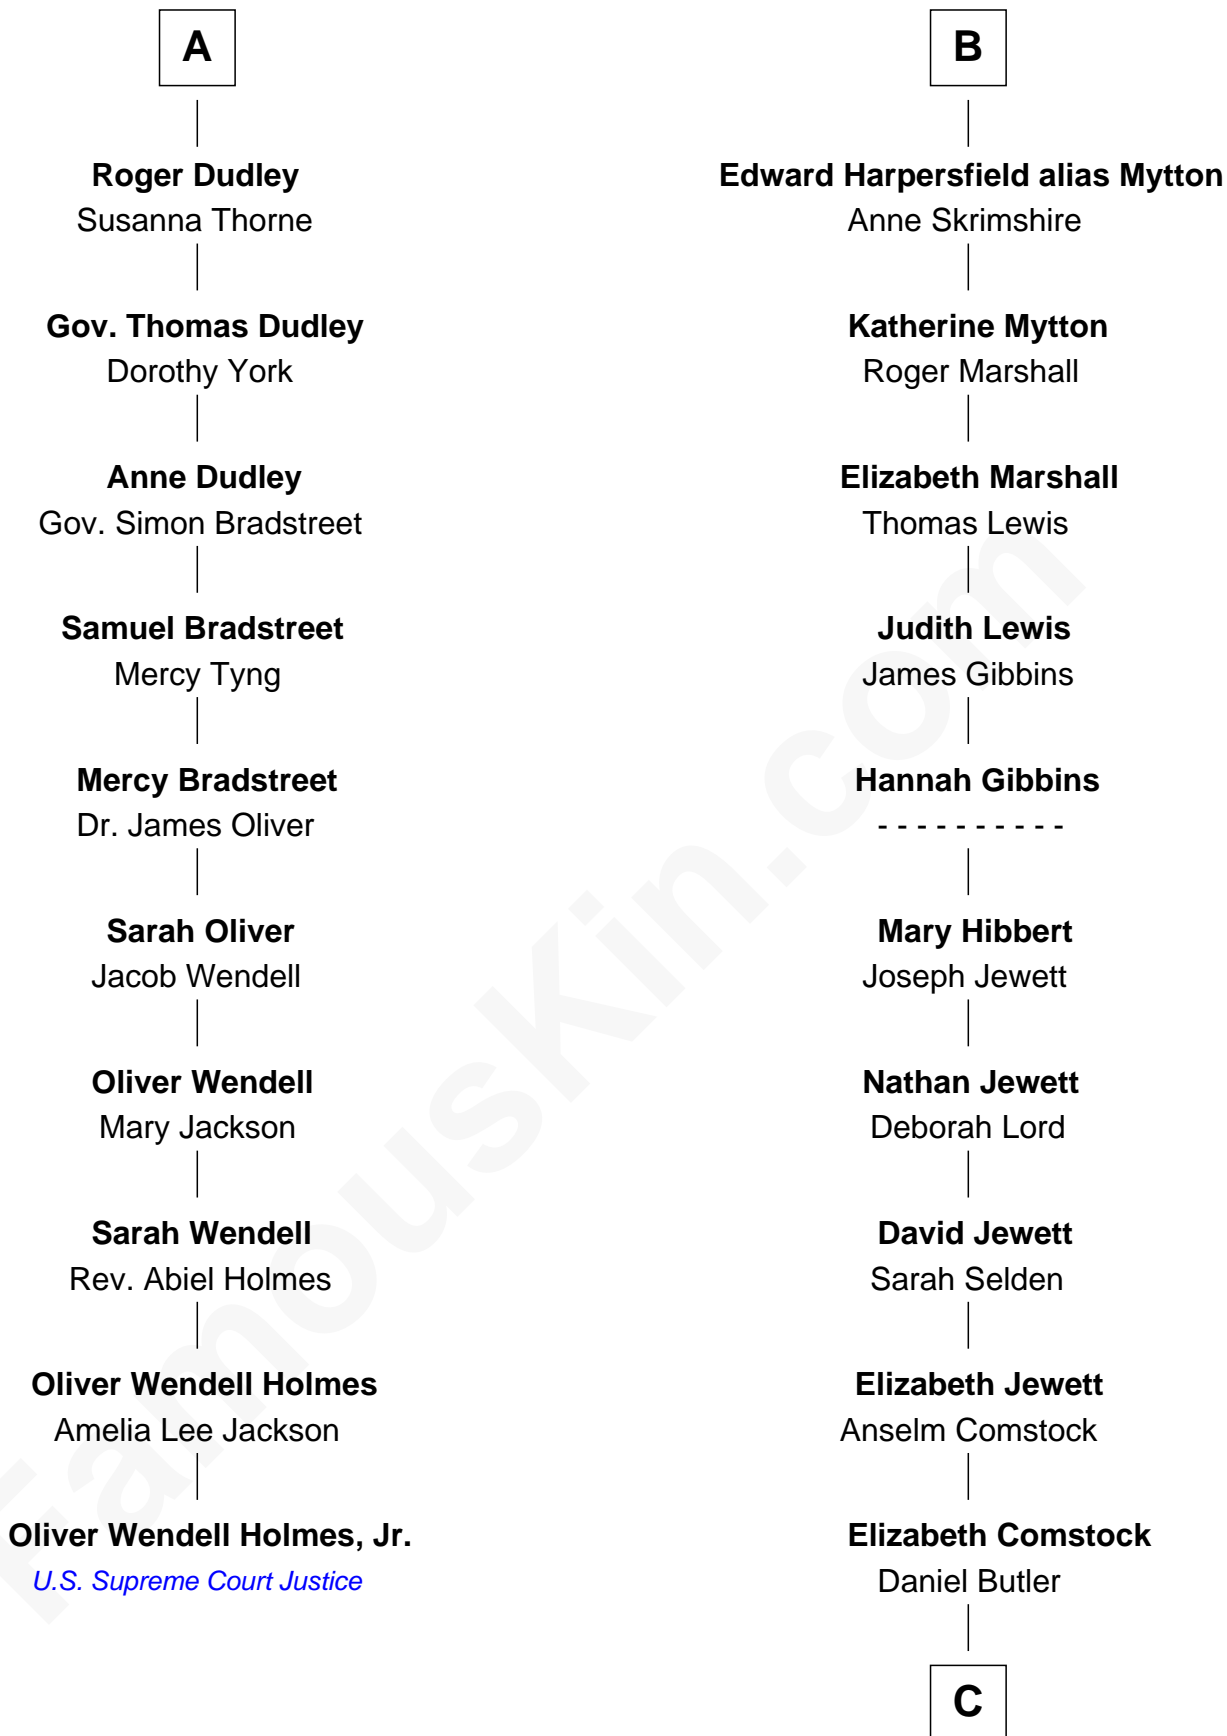

FamousKin.com
Relationship Chart of
Oliver Wendell Holmes, Jr.
U.S. Supreme Court Justice

16th cousin 5 times removed of

Gerald Ford
38th U.S. President

C

George Selden Butler

Elizabeth Ely Gridley

Amy Gridley Butler

George Manney Ayer

Adele Augusta Ayer

Levi Addison Gardner

Dorothy Ayer Gardner

Leslie Lynch King

Gerald Ford

38th U.S. President