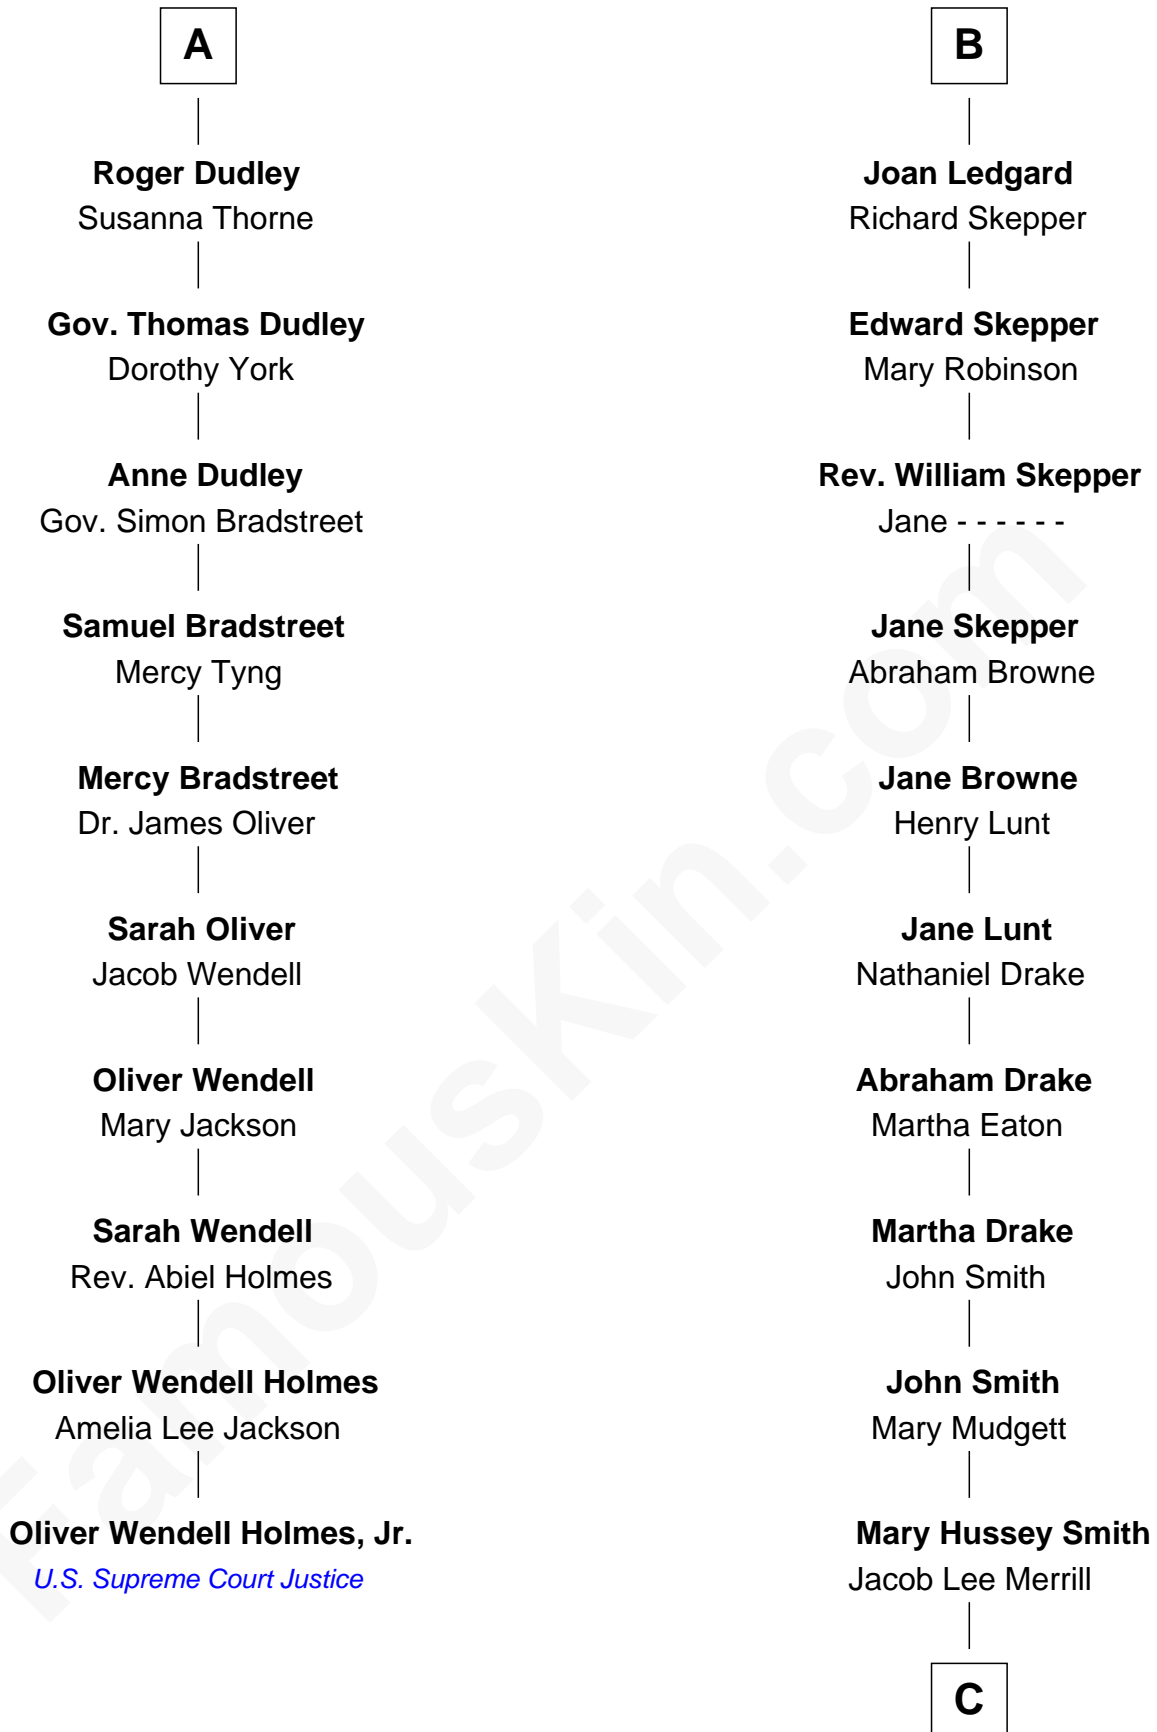

FamousKin.com
Relationship Chart of
Oliver Wendell Holmes, Jr.
U.S. Supreme Court Justice

16th cousin 5 times removed of
Meghan Markle
Duchess of Sussex, TV Actress

C

George David Merrill

Mary Bird

Gertrude May Merrill

Fred George Sanders

Doris Mary Rita Sanders

Gordon Arnold Markle

Thomas Wayne Markle

Doria Loyce Ragland

Meghan Markle

Duchess of Sussex, TV Actress