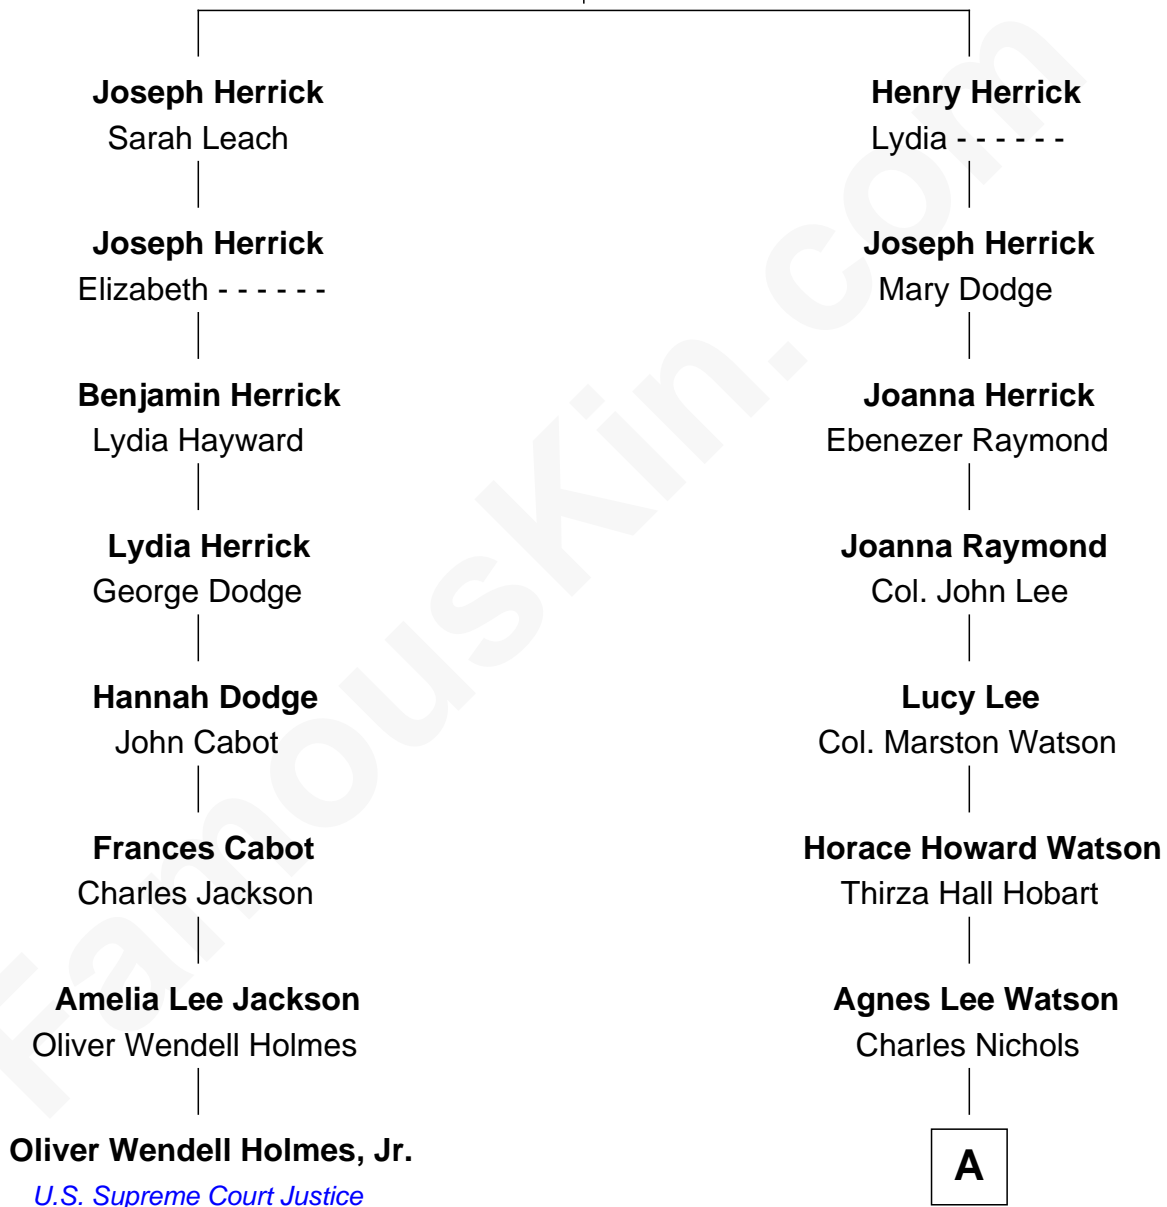

**FamousKin.com**  
**Relationship Chart of**  
**Oliver Wendell Holmes, Jr.**  
*U.S. Supreme Court Justice*

7th cousin 4 times removed of

**John Cena**

*Movie Actor and WWE Pro Wrestler*

**Henry Herrick**  
 Edith Laskin

**A**

**Charles H. Nichols**

Martha Emma Dix

**Charles Nichols**

Julia Ellen Skelton

**Natalie Nichols**

Ulysses John Lupien

**Carol Frances Lupien**