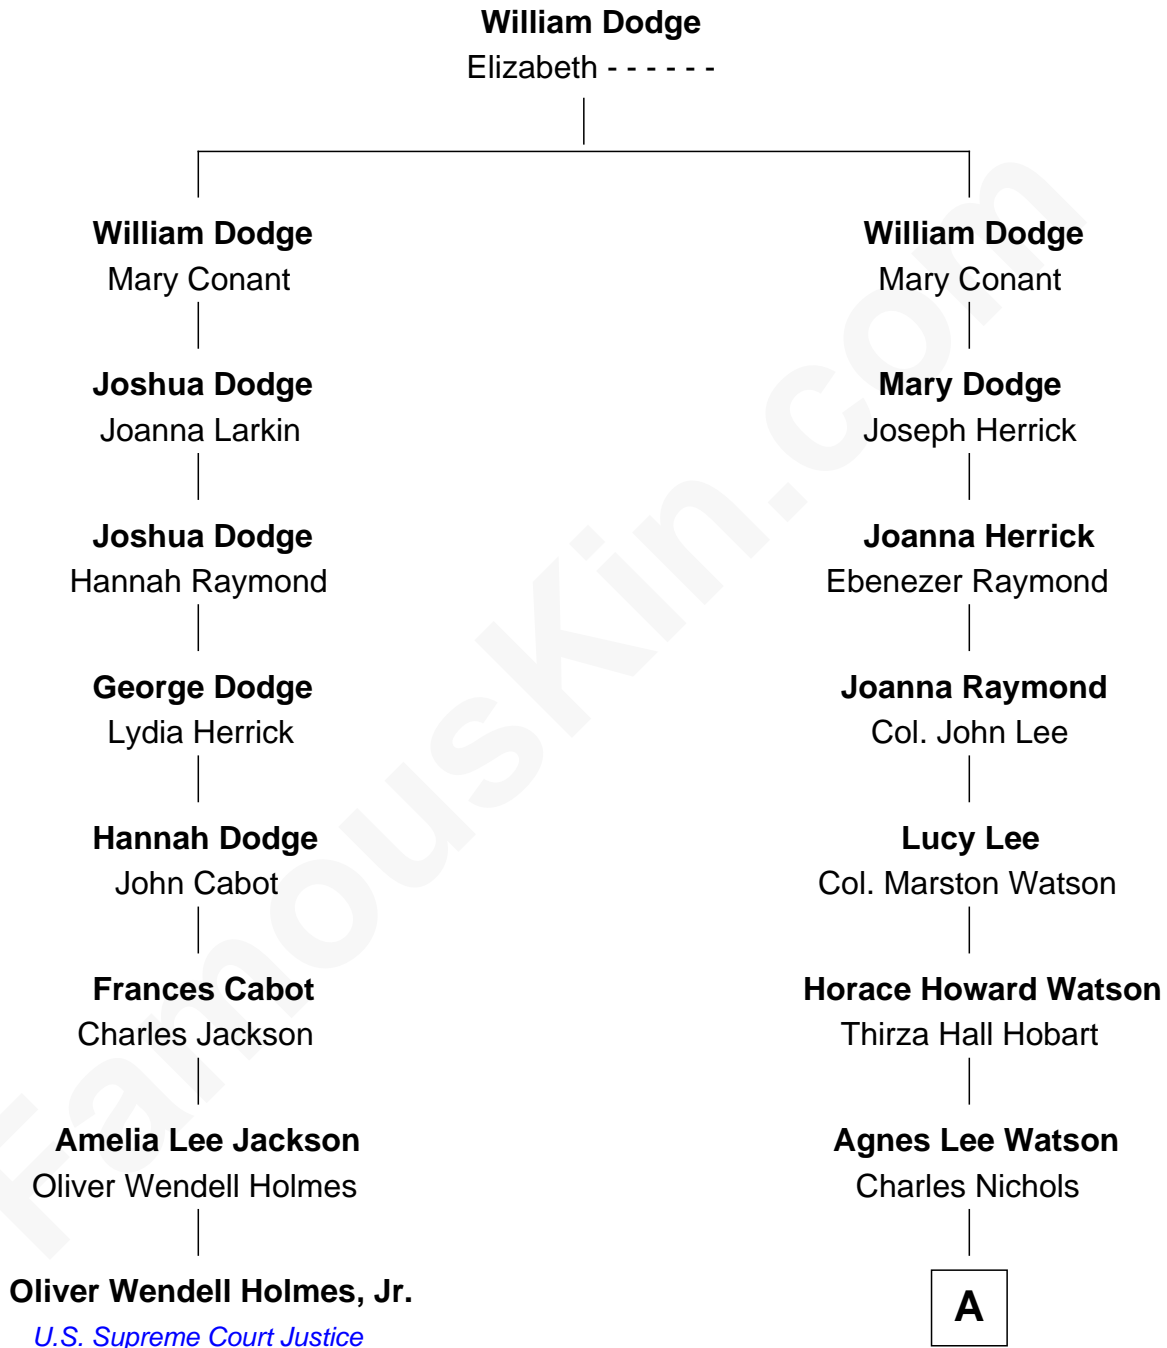

FamousKin.com
Relationship Chart of
Oliver Wendell Holmes, Jr.
U.S. Supreme Court Justice

7th cousin 4 times removed of

John Cena

Movie Actor and WWE Pro Wrestler

A

Charles H. Nichols

Martha Emma Dix

Charles Nichols

Julia Ellen Skelton

Natalie Nichols

Ulysses John Lupien

Carol Frances Lupien

John Joseph Cena

John Cena

Actor and Pro Wrestler