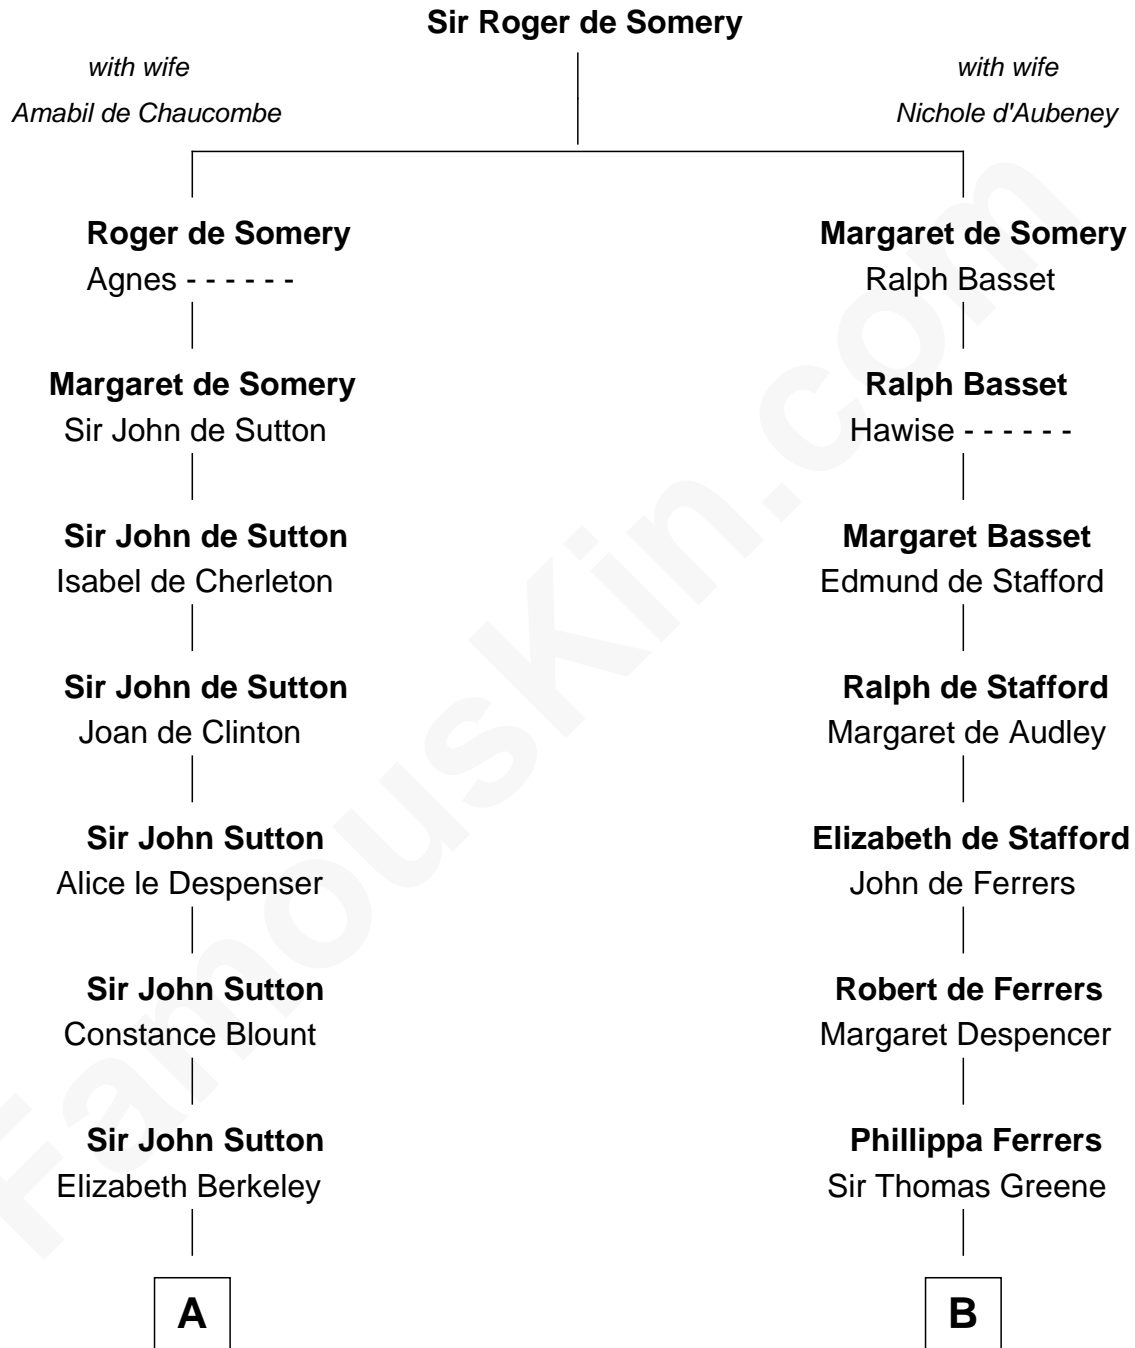

**FamousKin.com**  
**Relationship Chart of**  
**Oliver Wendell Holmes, Jr.**  
*U.S. Supreme Court Justice*

**20th cousin of**  
**J. A. Folger**  
*Founder of Folger Coffee Company*

**C**

**Oliver Wendell**

Mary Jackson

**Sarah Wendell**

Rev. Abiel Holmes

**Oliver Wendell Holmes**

Amelia Lee Jackson

**Oliver Wendell Holmes, Jr.**

*U.S. Supreme Court Justice*

**D**