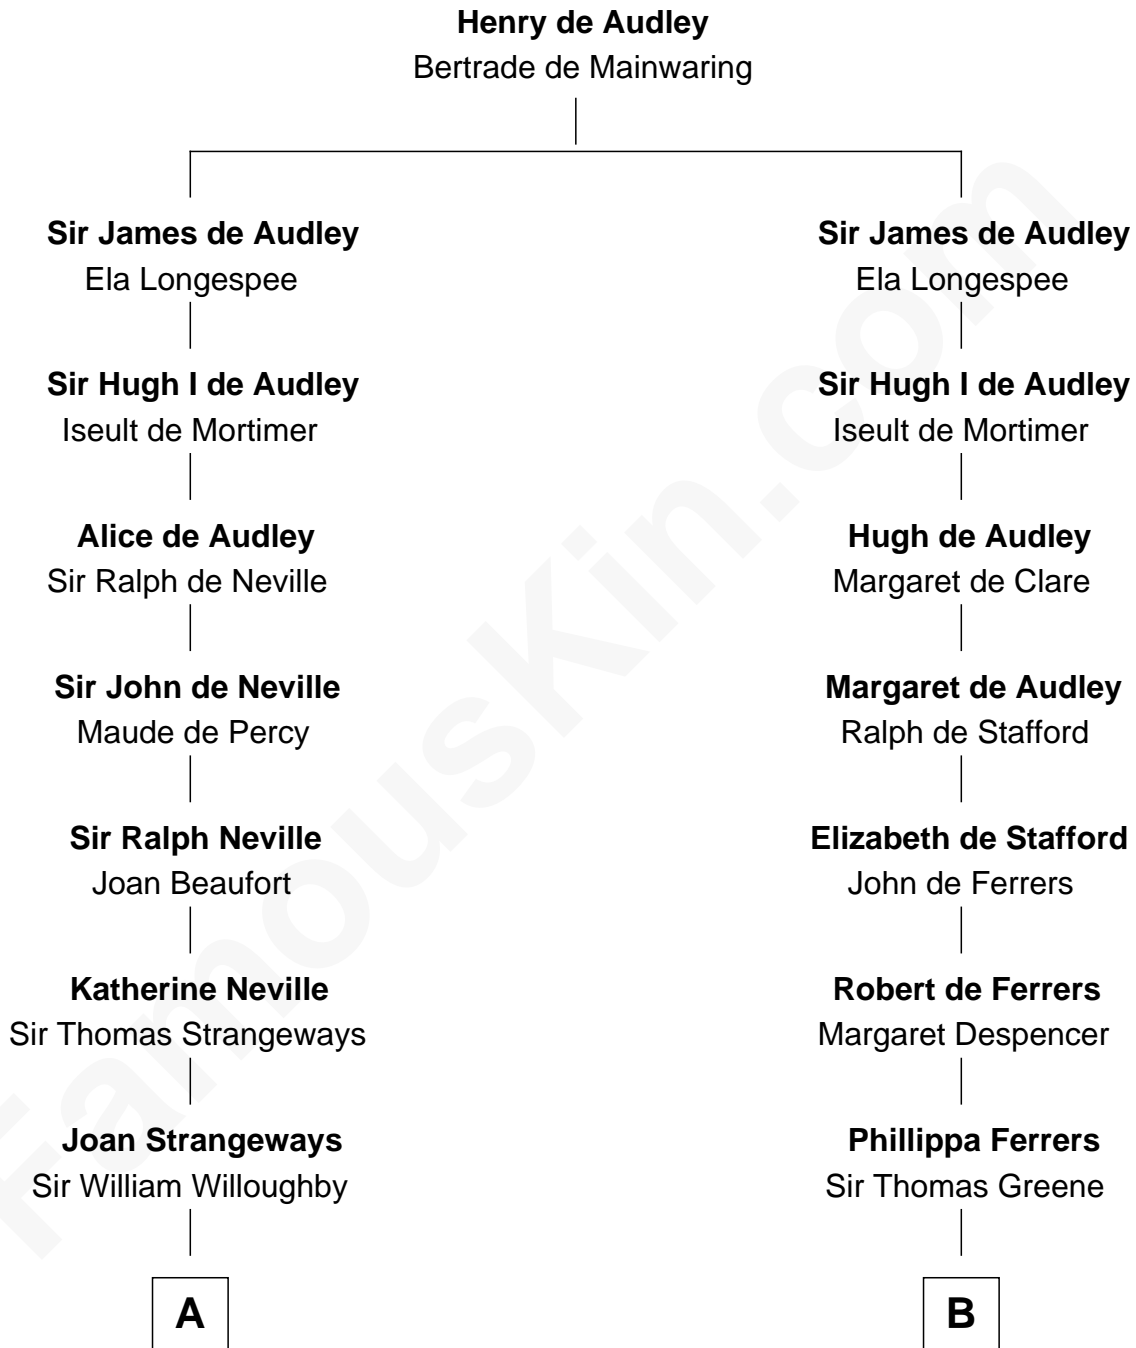

FamousKin.com
Relationship Chart of
Oliver Wendell Holmes, Jr.
U.S. Supreme Court Justice

19th cousin 1 time removed of

J. A. Folger
Founder of Folger Coffee Company

C

Sarah Wendell
Rev. Abiel Holmes

Oliver Wendell Holmes
Amelia Lee Jackson

Oliver Wendell Holmes, Jr.
U.S. Supreme Court Justice

D

Peleg Slocum
Elizabeth Brown

Rebecca Slocum
George Folger

Samuel Brown Folger
Nancy F. Hiller

J. A. Folger
Founder of Folger Coffee Co.