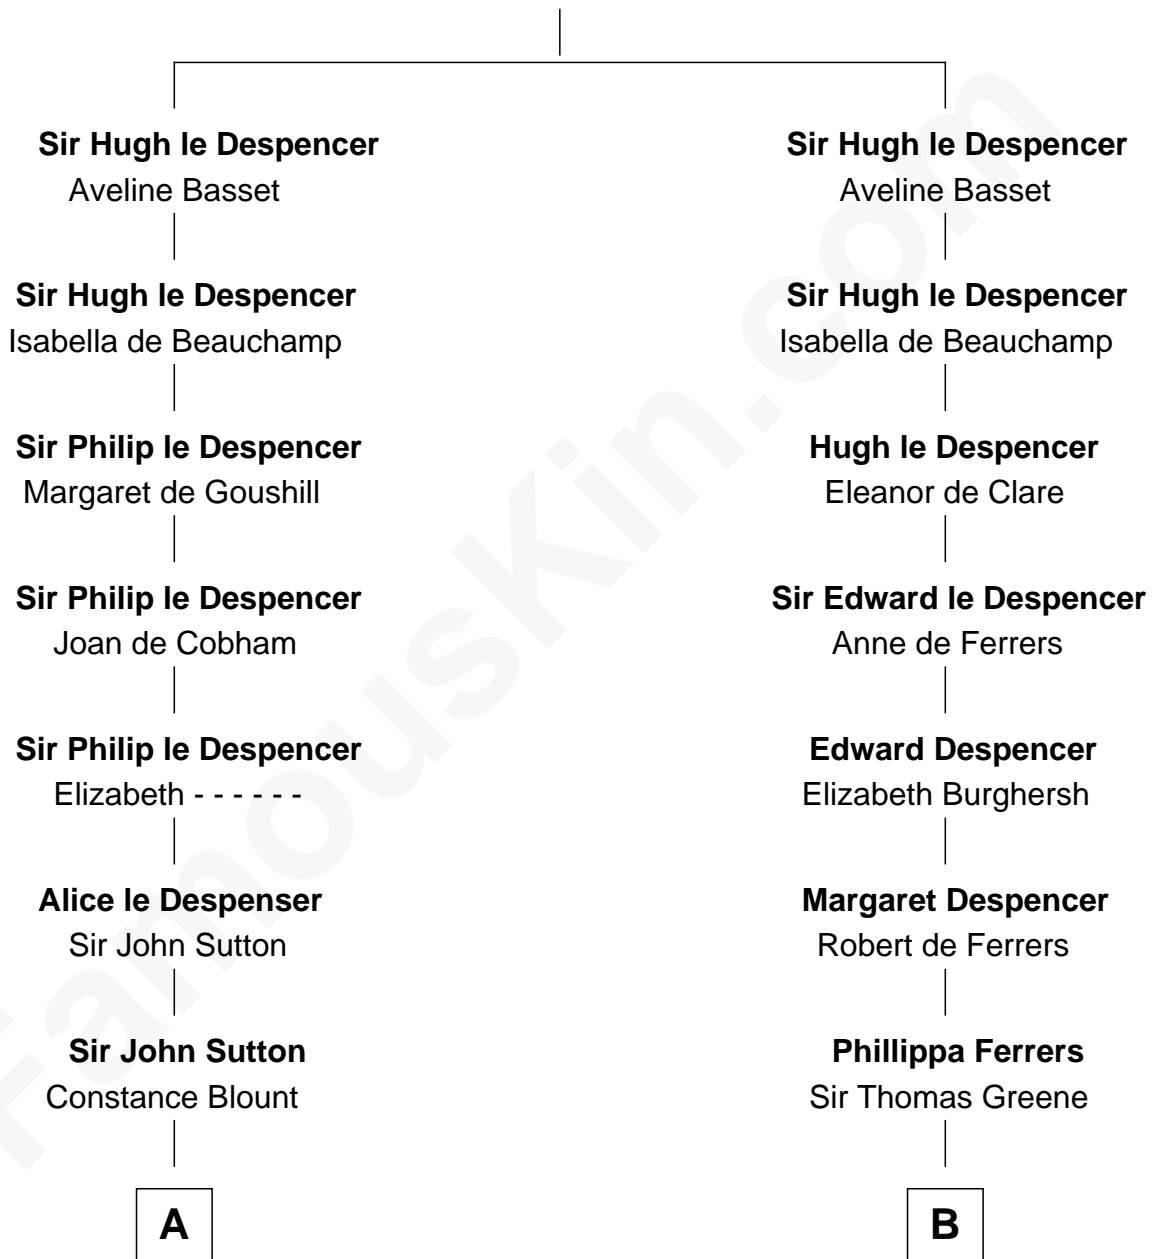

FamousKin.com
Relationship Chart of
Oliver Wendell Holmes, Jr.
U.S. Supreme Court Justice

20th cousin 1 time removed of

J. A. Folger
Founder of Folger Coffee Company

Sir Hugh le Despencer

C

Sarah Oliver
Jacob Wendell

Oliver Wendell
Mary Jackson

Sarah Wendell
Rev. Abiel Holmes

Oliver Wendell Holmes
Amelia Lee Jackson

Oliver Wendell Holmes, Jr.
U.S. Supreme Court Justice

D

Peleg Slocum
Elizabeth Brown

Rebecca Slocum
George Folger