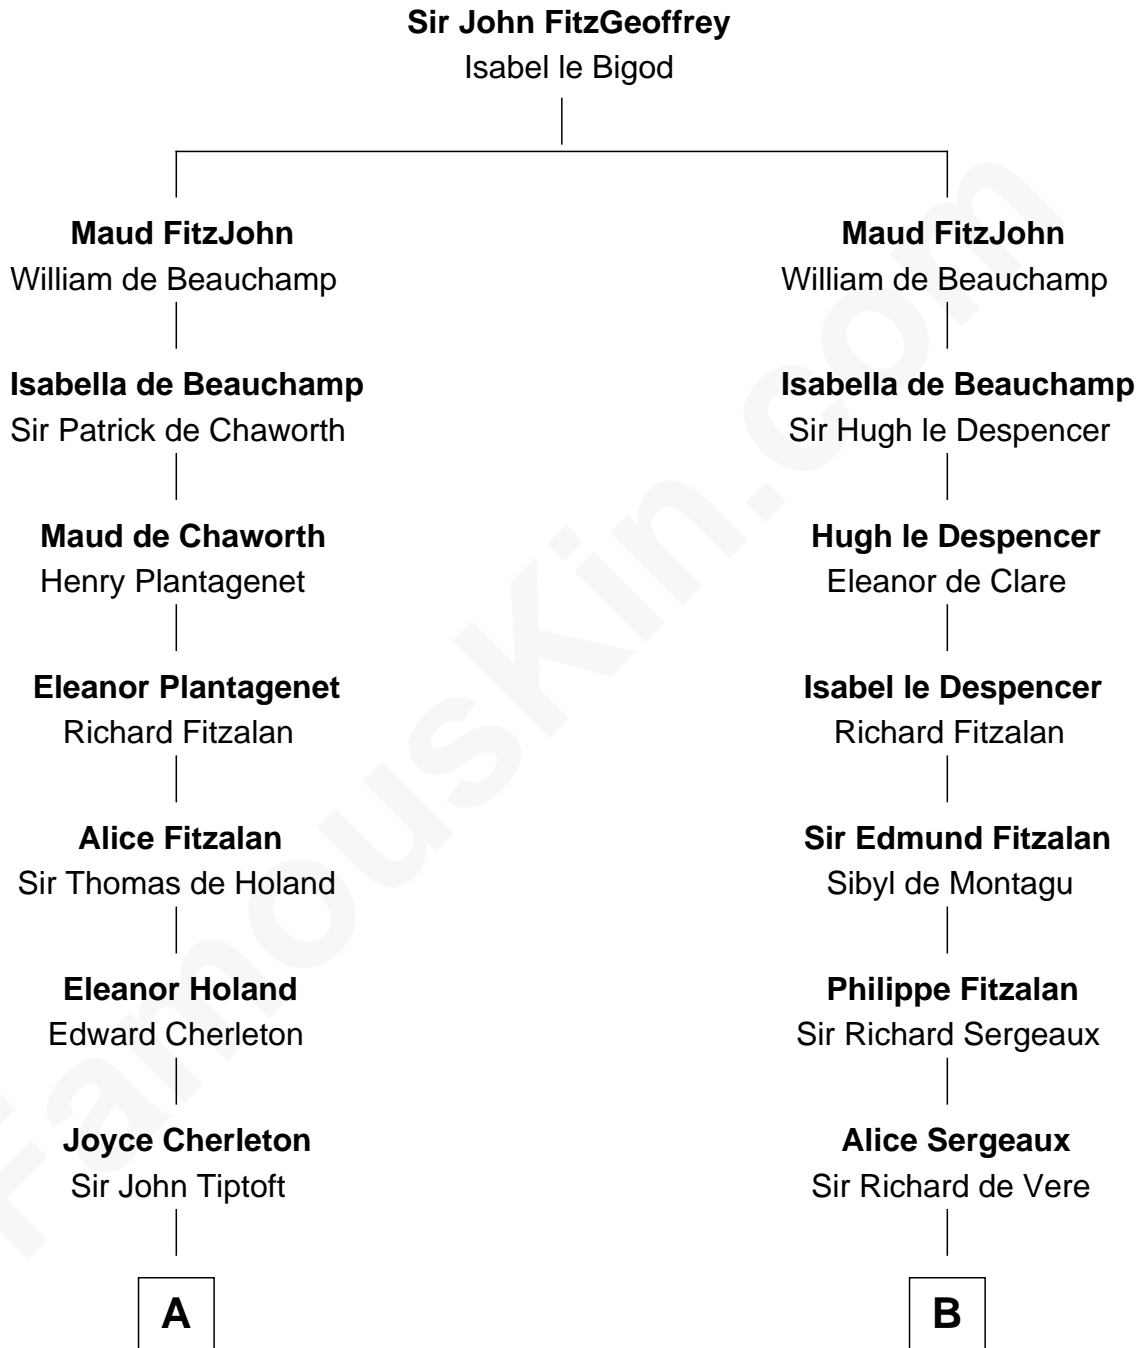

**FamousKin.com**  
**Relationship Chart of**  
**Oliver Wendell Holmes, Jr.**  
*U.S. Supreme Court Justice*

18th cousin 2 times removed of

**Samuel Howard**  
*Boston Tea Party Participant*

FamousKin.com