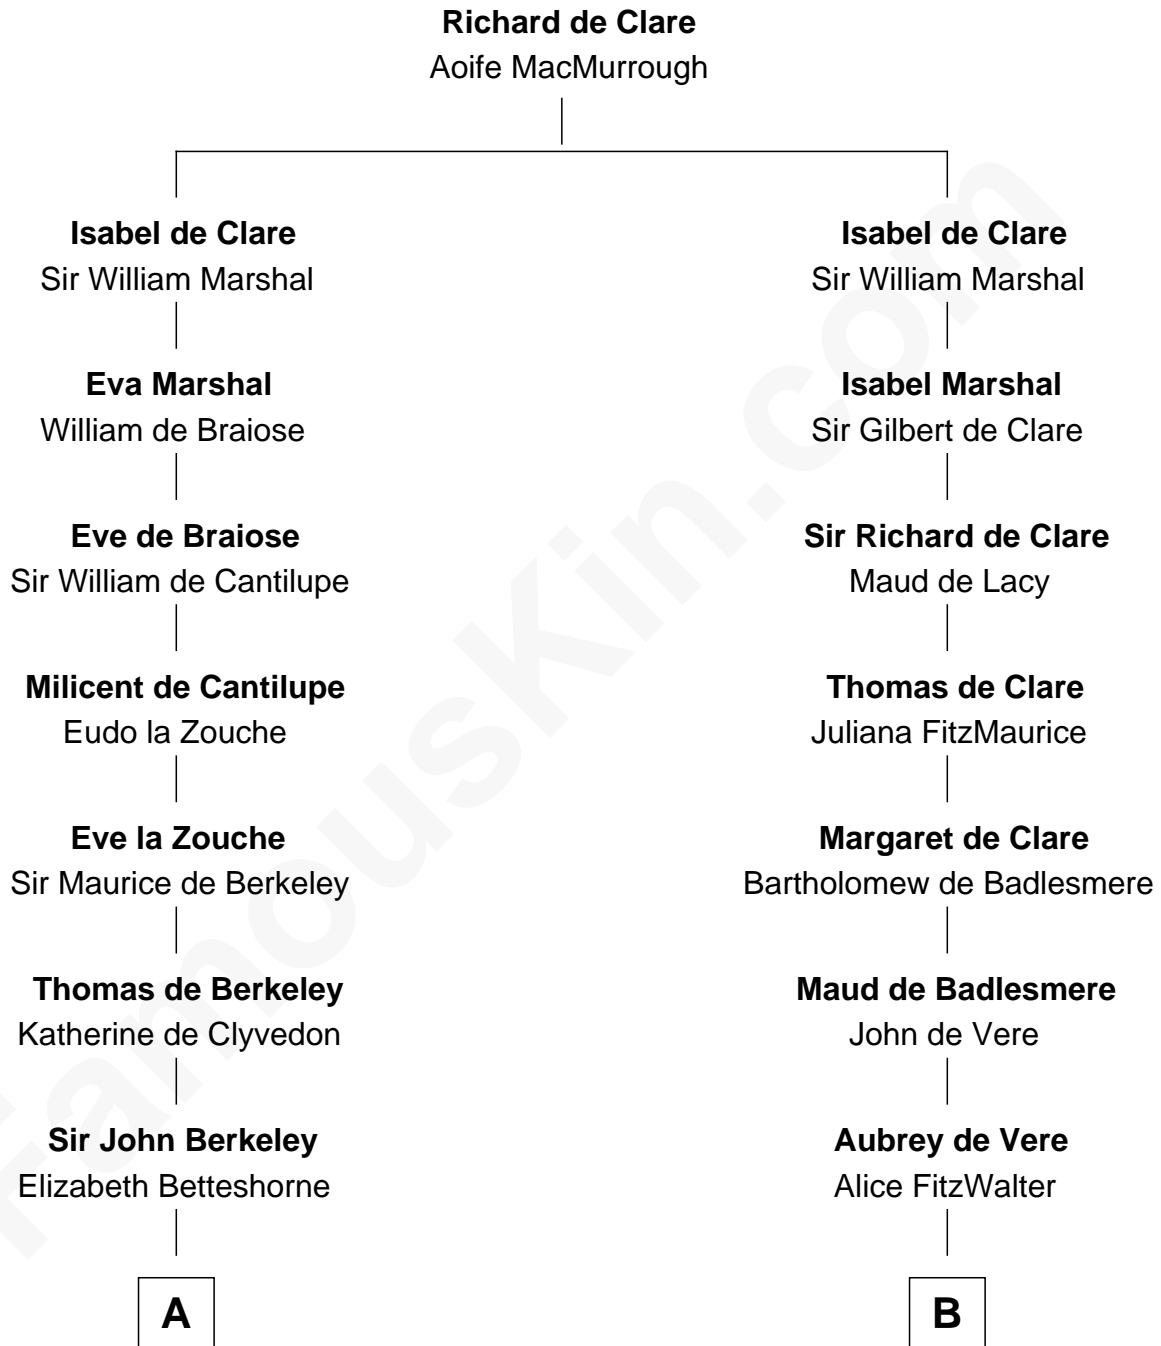

FamousKin.com
Relationship Chart of
Oliver Wendell Holmes, Jr.
U.S. Supreme Court Justice

19th cousin 2 times removed of

Samuel Howard
Boston Tea Party Participant

C

Sarah Oliver
Jacob Wendell

Oliver Wendell
Mary Jackson

Sarah Wendell
Rev. Abiel Holmes

Oliver Wendell Holmes
Amelia Lee Jackson

Oliver Wendell Holmes, Jr.
U.S. Supreme Court Justice

D

William Goffe
Abigail Richardson

Martha Goffe
Ebenezer Howard

Samuel Howard
Boston Tea Party Participant