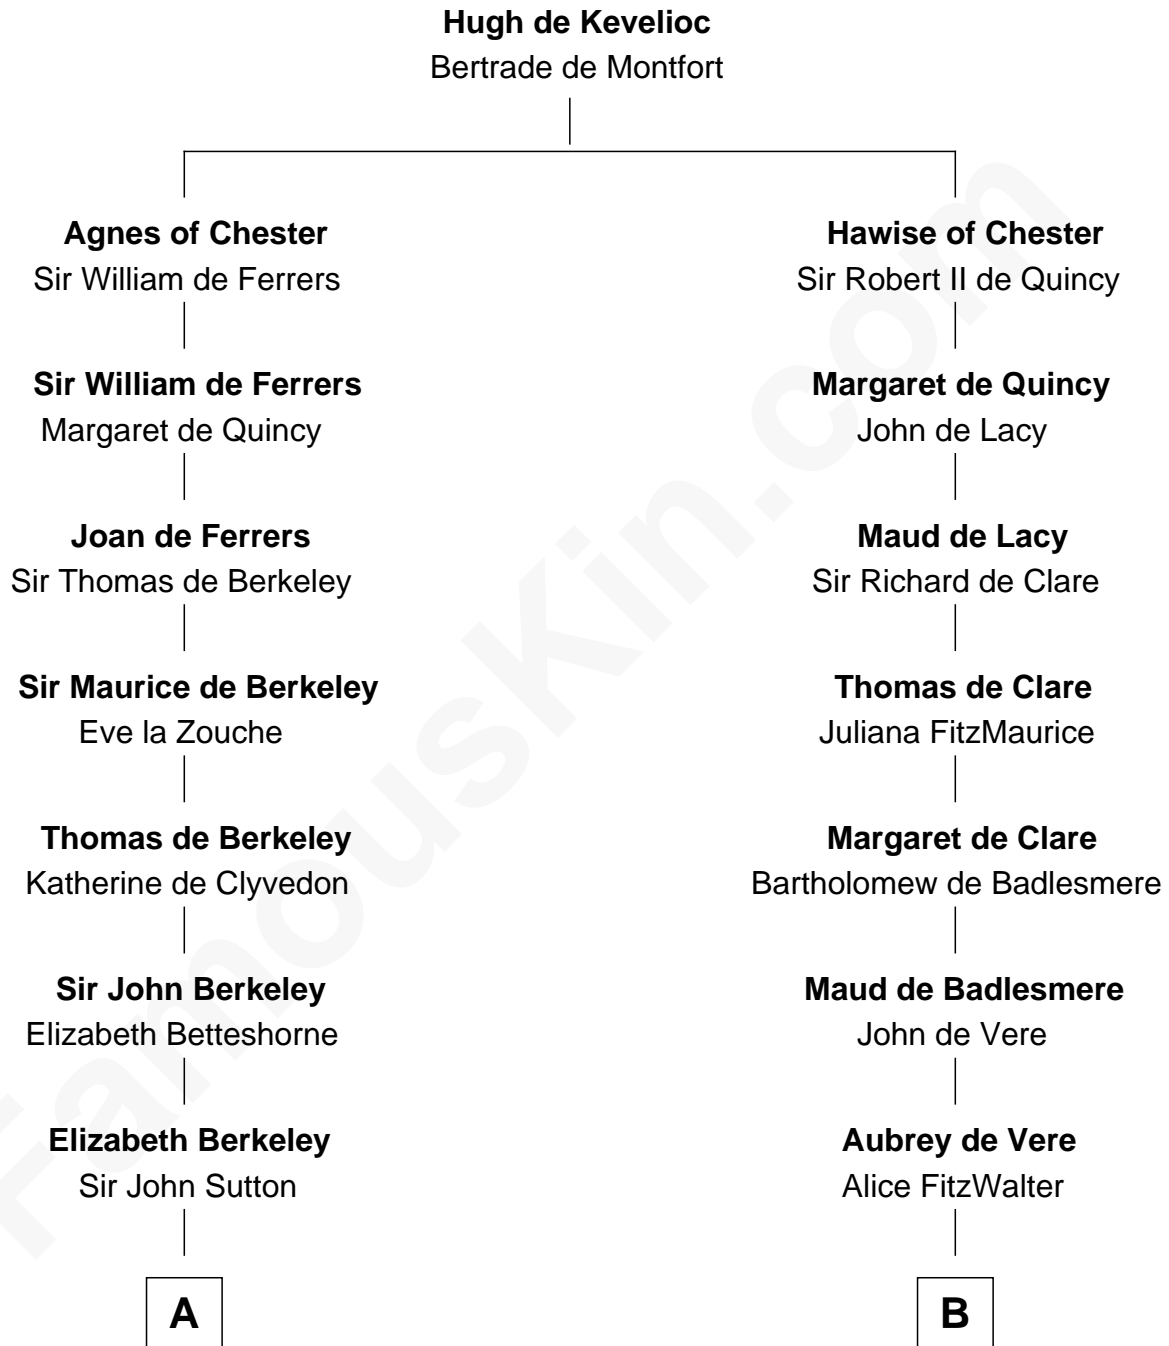

FamousKin.com
Relationship Chart of
Oliver Wendell Holmes, Jr.
U.S. Supreme Court Justice

19th cousin 1 time removed of

Samuel Howard
Boston Tea Party Participant

C

Oliver Wendell

Mary Jackson

Sarah Wendell

Rev. Abiel Holmes

Oliver Wendell Holmes

Amelia Lee Jackson

Oliver Wendell Holmes, Jr.

U.S. Supreme Court Justice

D

William Goffe

Abigail Richardson

Martha Goffe

Ebenezer Howard

Samuel Howard

Boston Tea Party Participant

FamousKin.com