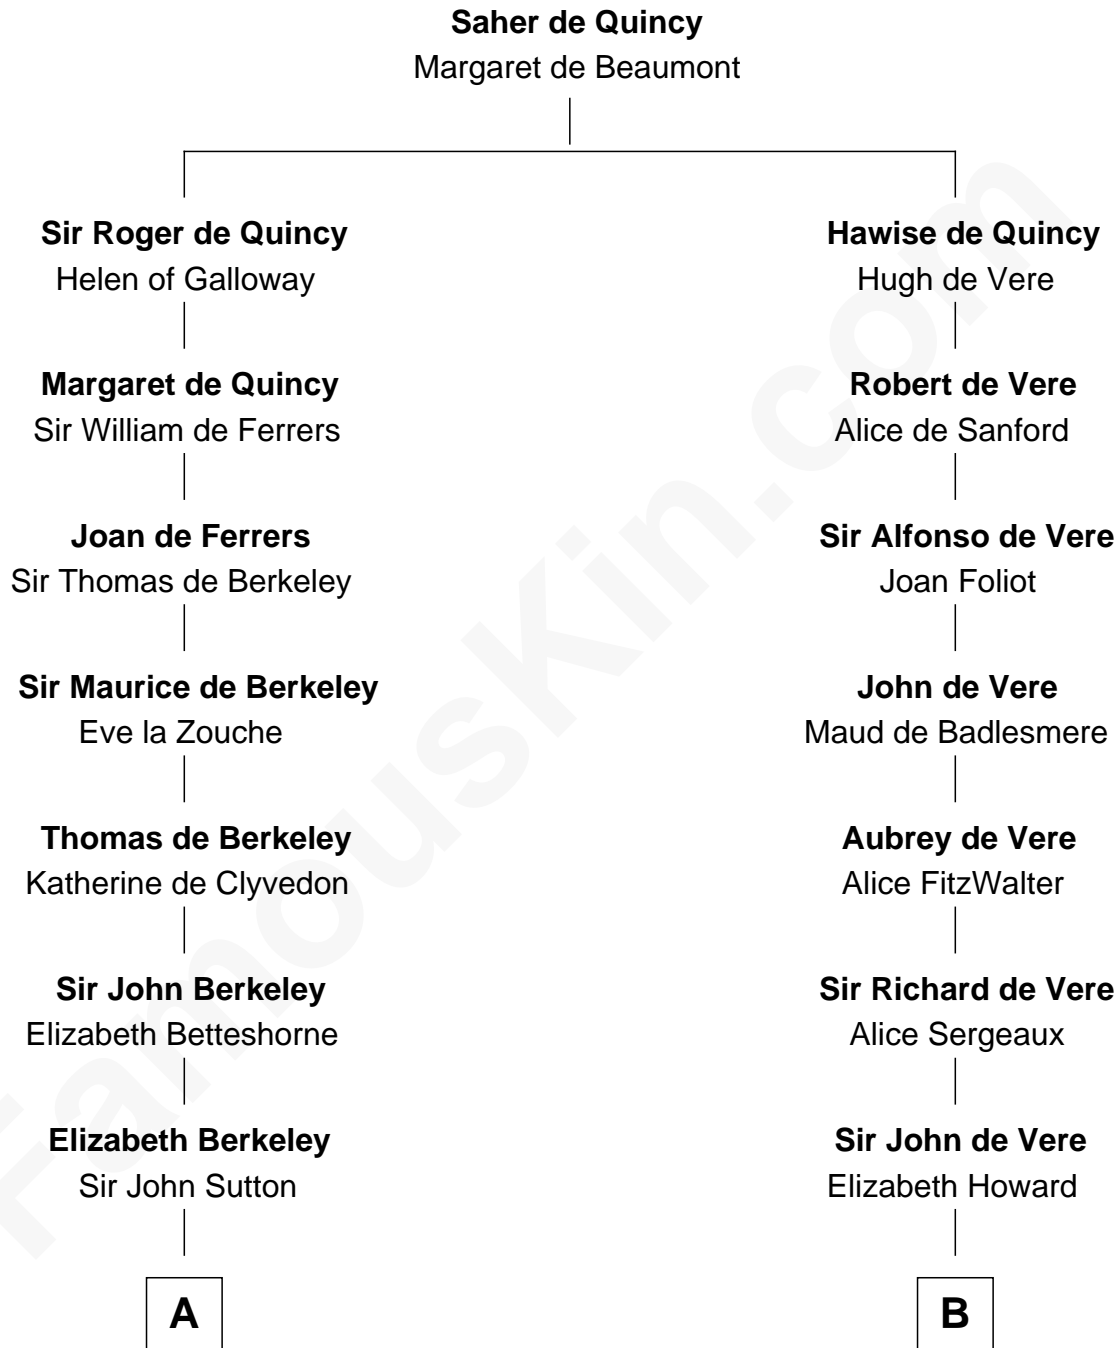

**FamousKin.com**  
**Relationship Chart of**  
**Oliver Wendell Holmes, Jr.**  
*U.S. Supreme Court Justice*

17th cousin 3 times removed of

**Samuel Howard**  
*Boston Tea Party Participant*

**C**

—  
**Oliver Wendell**

Mary Jackson

—  
**Sarah Wendell**

Rev. Abiel Holmes

—  
**Oliver Wendell Holmes**

Amelia Lee Jackson

—  
**Oliver Wendell Holmes, Jr.**

*U.S. Supreme Court Justice*

FamousKin.com