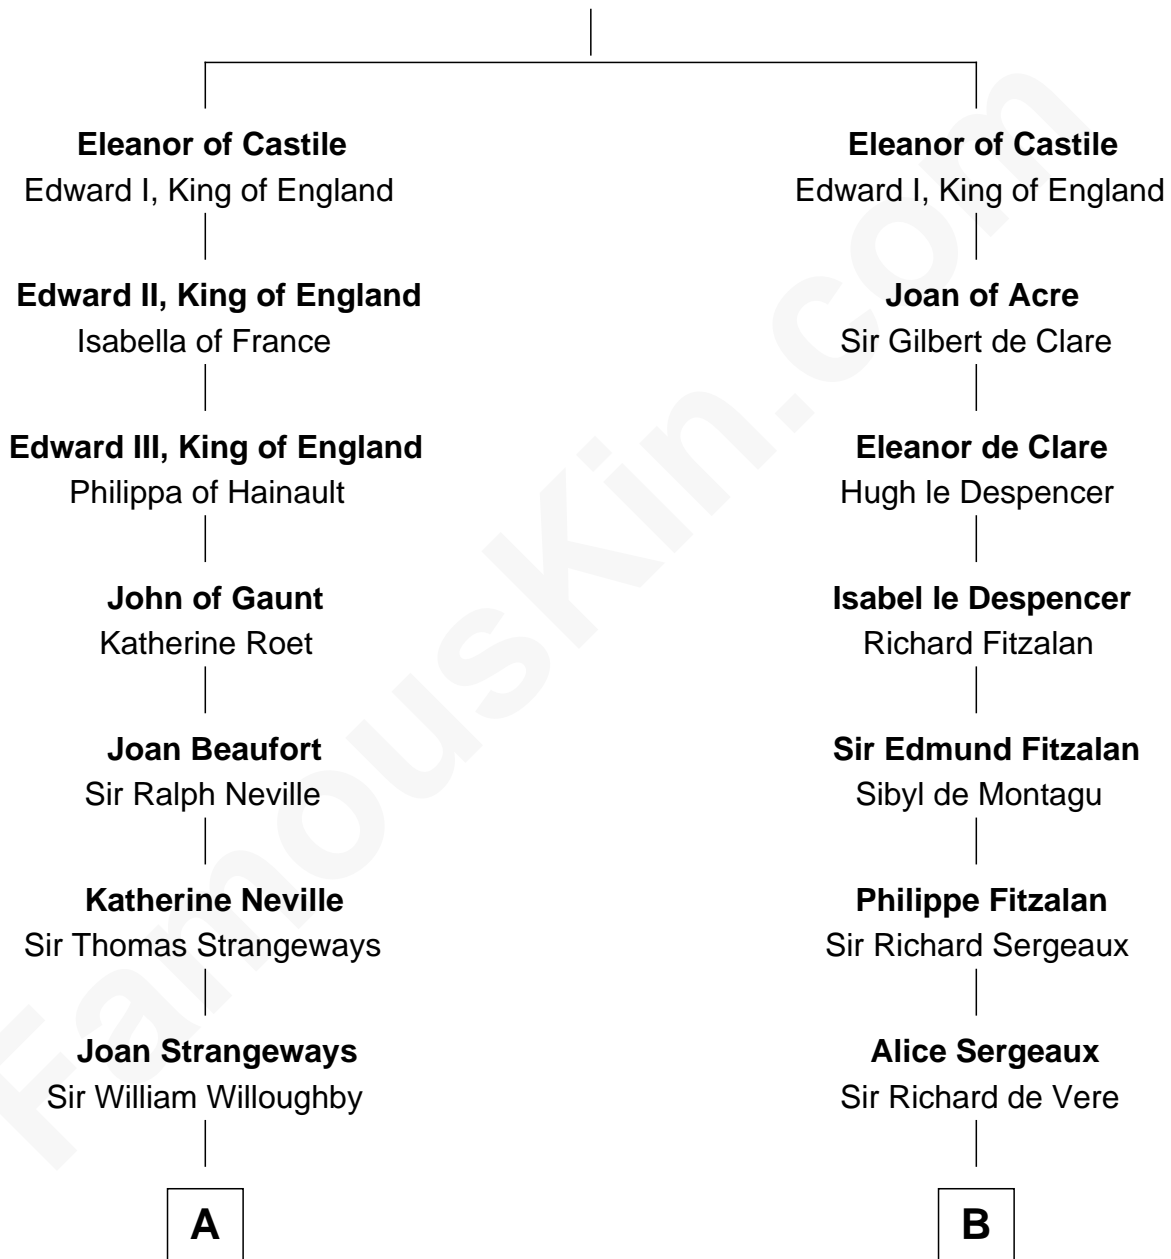

**FamousKin.com**  
**Relationship Chart of**  
**Oliver Wendell Holmes, Jr.**

*U.S. Supreme Court Justice*

18th cousin 1 time removed of

**Samuel Howard**

*Boston Tea Party Participant*

**Ferdinand III, King of Castile**

Joanna of Ponthieu

**C**

**Sarah Wendell**  
Rev. Abiel Holmes

**Oliver Wendell Holmes**  
Amelia Lee Jackson

**Oliver Wendell Holmes, Jr.**  
*U.S. Supreme Court Justice*

**D**

**Martha Goffe**  
Ebenezer Howard

**Samuel Howard**  
*Boston Tea Party Participant*

FamousKin.com