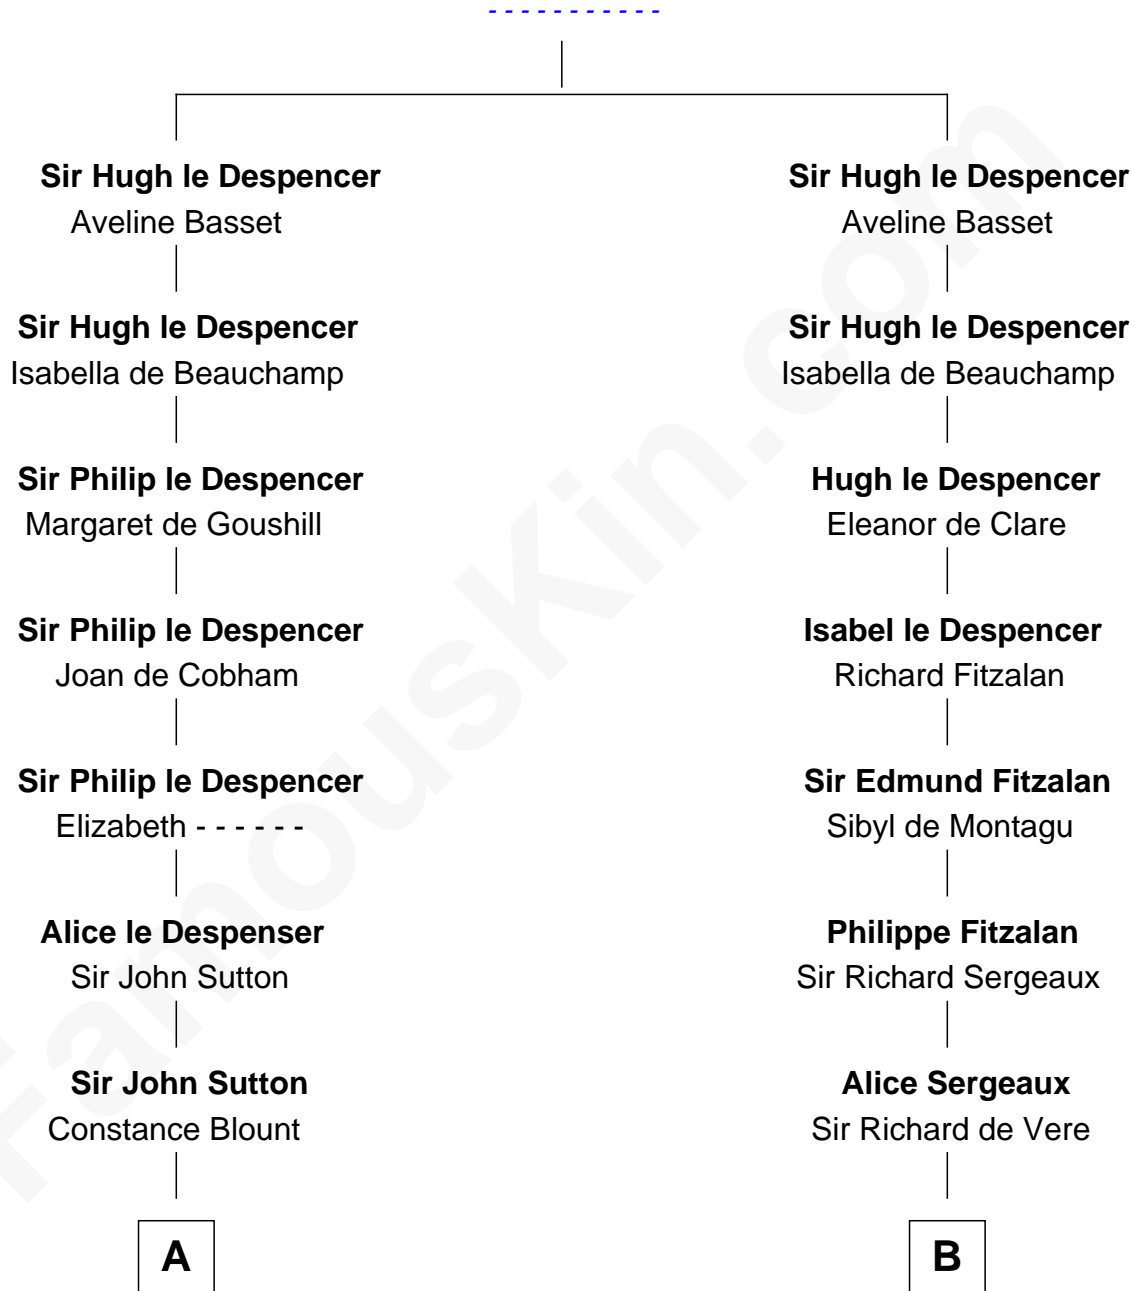

FamousKin.com
Relationship Chart of
Oliver Wendell Holmes, Jr.
U.S. Supreme Court Justice

18th cousin 3 times removed of

Samuel Howard
Boston Tea Party Participant

Sir Hugh le Despencer

C

Sarah Oliver
Jacob Wendell

Oliver Wendell
Mary Jackson

Sarah Wendell
Rev. Abiel Holmes

Oliver Wendell Holmes
Amelia Lee Jackson

Oliver Wendell Holmes, Jr.
U.S. Supreme Court Justice

D

Martha Goffe
Ebenezer Howard

Samuel Howard
Boston Tea Party Participant