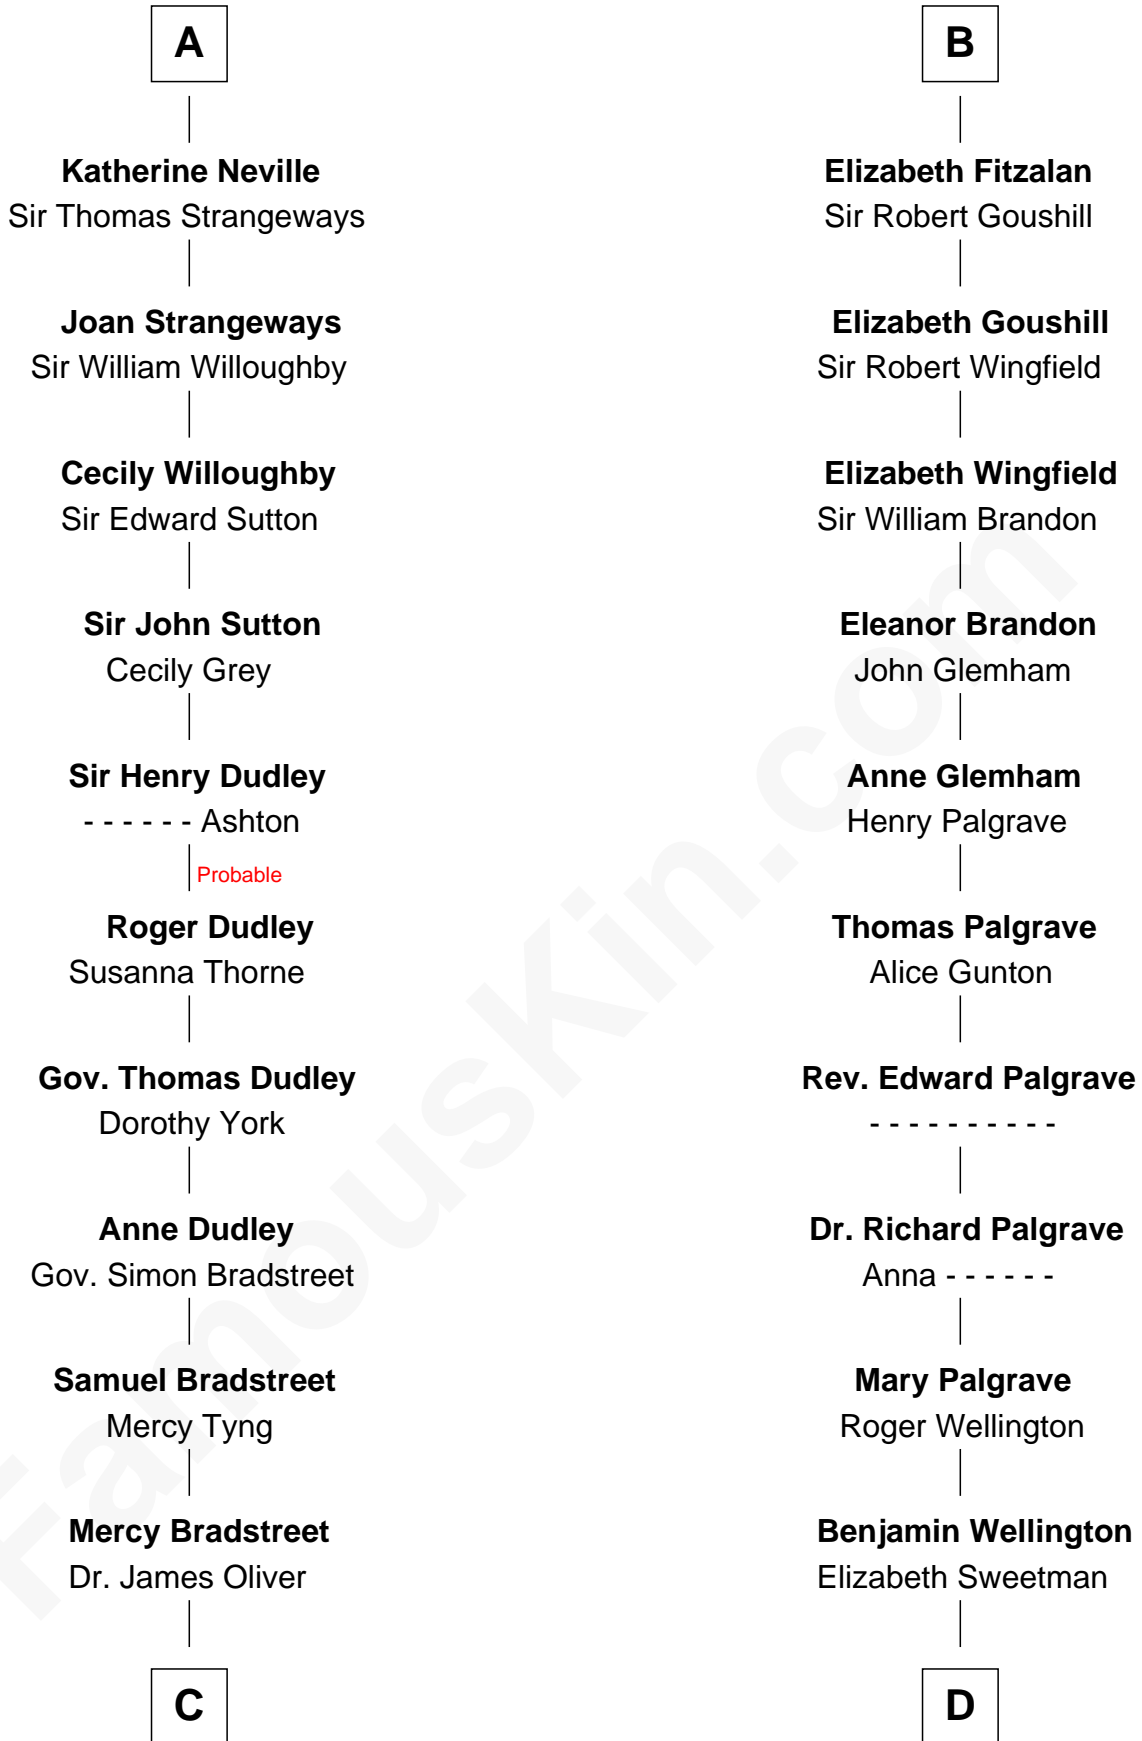

FamousKin.com
Relationship Chart of
Oliver Wendell Holmes, Jr.
U.S. Supreme Court Justice

20th cousin 1 time removed of
Eli Whitney
Inventor of the Cotton Gin

C

Sarah Oliver
Jacob Wendell

Oliver Wendell
Mary Jackson

Sarah Wendell
Rev. Abiel Holmes

Oliver Wendell Holmes
Amelia Lee Jackson

Oliver Wendell Holmes, Jr.
U.S. Supreme Court Justice

D

Elizabeth Wellington
John Fay

Benjamin Fay
Martha Miles

Elizabeth Fay
Eli Whitney

Eli Whitney
Inventor of the Cotton Gin