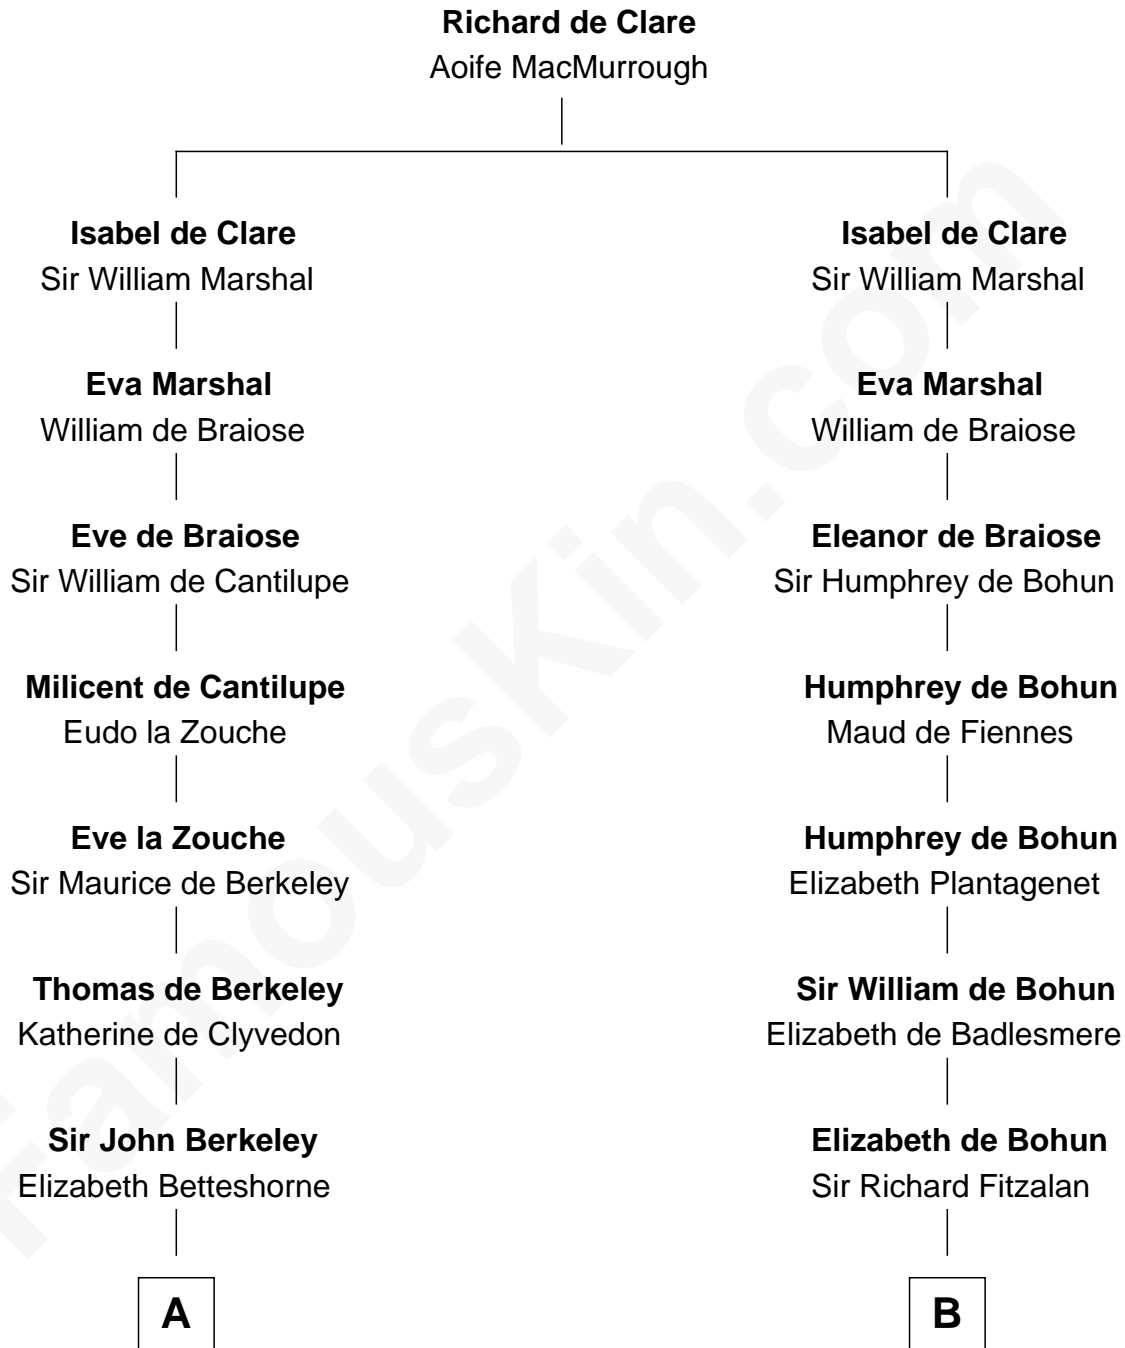

FamousKin.com
Relationship Chart of
Oliver Wendell Holmes, Jr.
U.S. Supreme Court Justice

20th cousin 1 time removed of
Eli Whitney
Inventor of the Cotton Gin

C

Sarah Oliver
Jacob Wendell

Oliver Wendell
Mary Jackson

Sarah Wendell
Rev. Abiel Holmes

Oliver Wendell Holmes
Amelia Lee Jackson

Oliver Wendell Holmes, Jr.
U.S. Supreme Court Justice

D

Elizabeth Wellington
John Fay

Benjamin Fay
Martha Miles

Elizabeth Fay
Eli Whitney

Eli Whitney
Inventor of the Cotton Gin