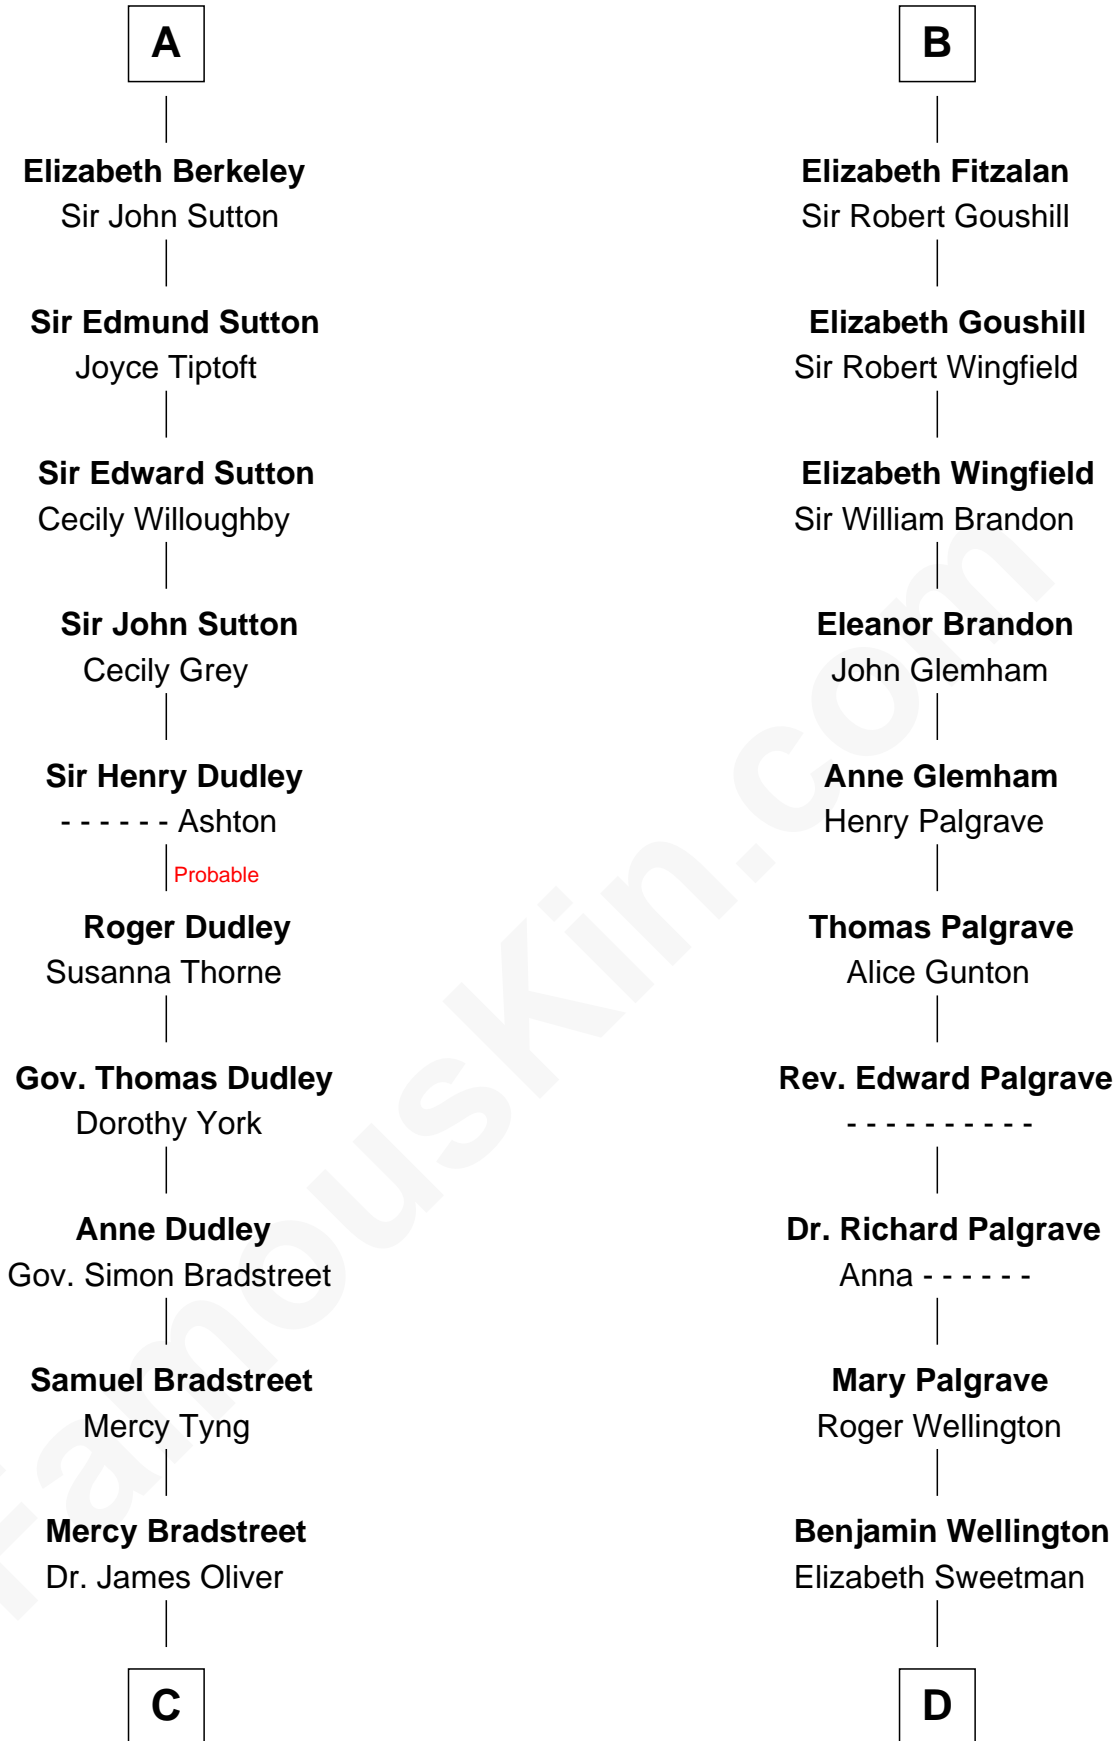

FamousKin.com
Relationship Chart of
Oliver Wendell Holmes, Jr.
U.S. Supreme Court Justice

20th cousin 1 time removed of
Eli Whitney
Inventor of the Cotton Gin

C

Sarah Oliver
Jacob Wendell

Oliver Wendell
Mary Jackson

Sarah Wendell
Rev. Abiel Holmes

Oliver Wendell Holmes
Amelia Lee Jackson

Oliver Wendell Holmes, Jr.
U.S. Supreme Court Justice

D

Elizabeth Wellington
John Fay

Benjamin Fay
Martha Miles

Elizabeth Fay
Eli Whitney

Eli Whitney
Inventor of the Cotton Gin