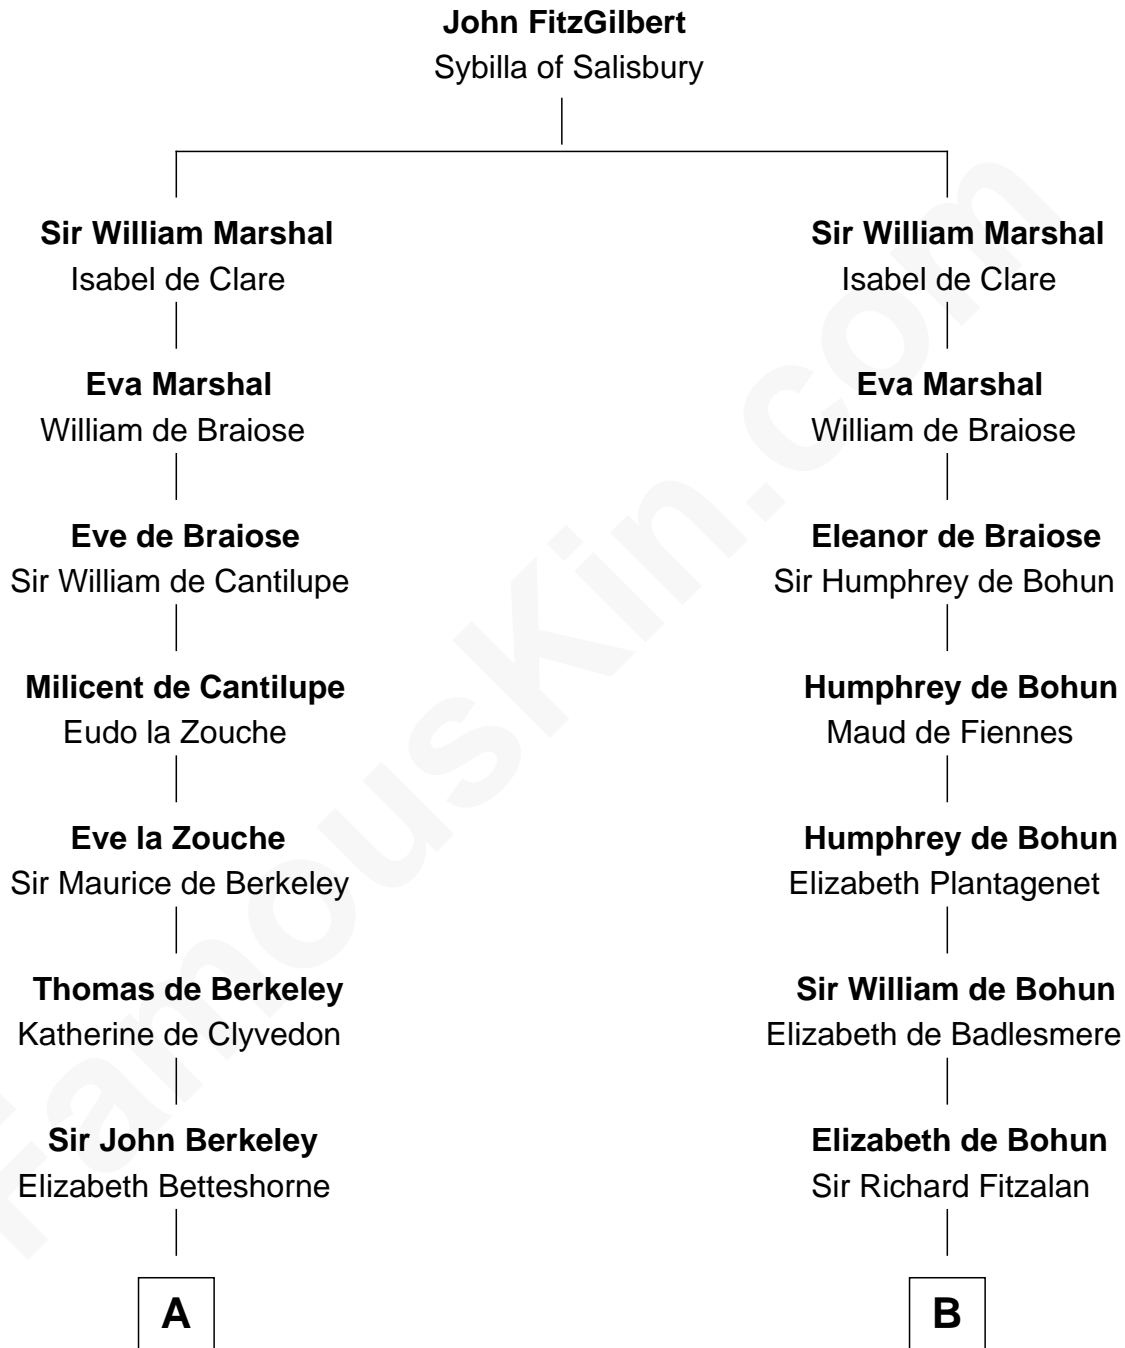

FamousKin.com
Relationship Chart of
Oliver Wendell Holmes, Jr.
U.S. Supreme Court Justice

20th cousin 1 time removed of
Eli Whitney
Inventor of the Cotton Gin

C

Sarah Oliver
Jacob Wendell

Oliver Wendell
Mary Jackson

Sarah Wendell
Rev. Abiel Holmes

Oliver Wendell Holmes
Amelia Lee Jackson

Oliver Wendell Holmes, Jr.
U.S. Supreme Court Justice

D

Elizabeth Wellington
John Fay

Benjamin Fay
Martha Miles

Elizabeth Fay
Eli Whitney

Eli Whitney
Inventor of the Cotton Gin

FamousKin.com