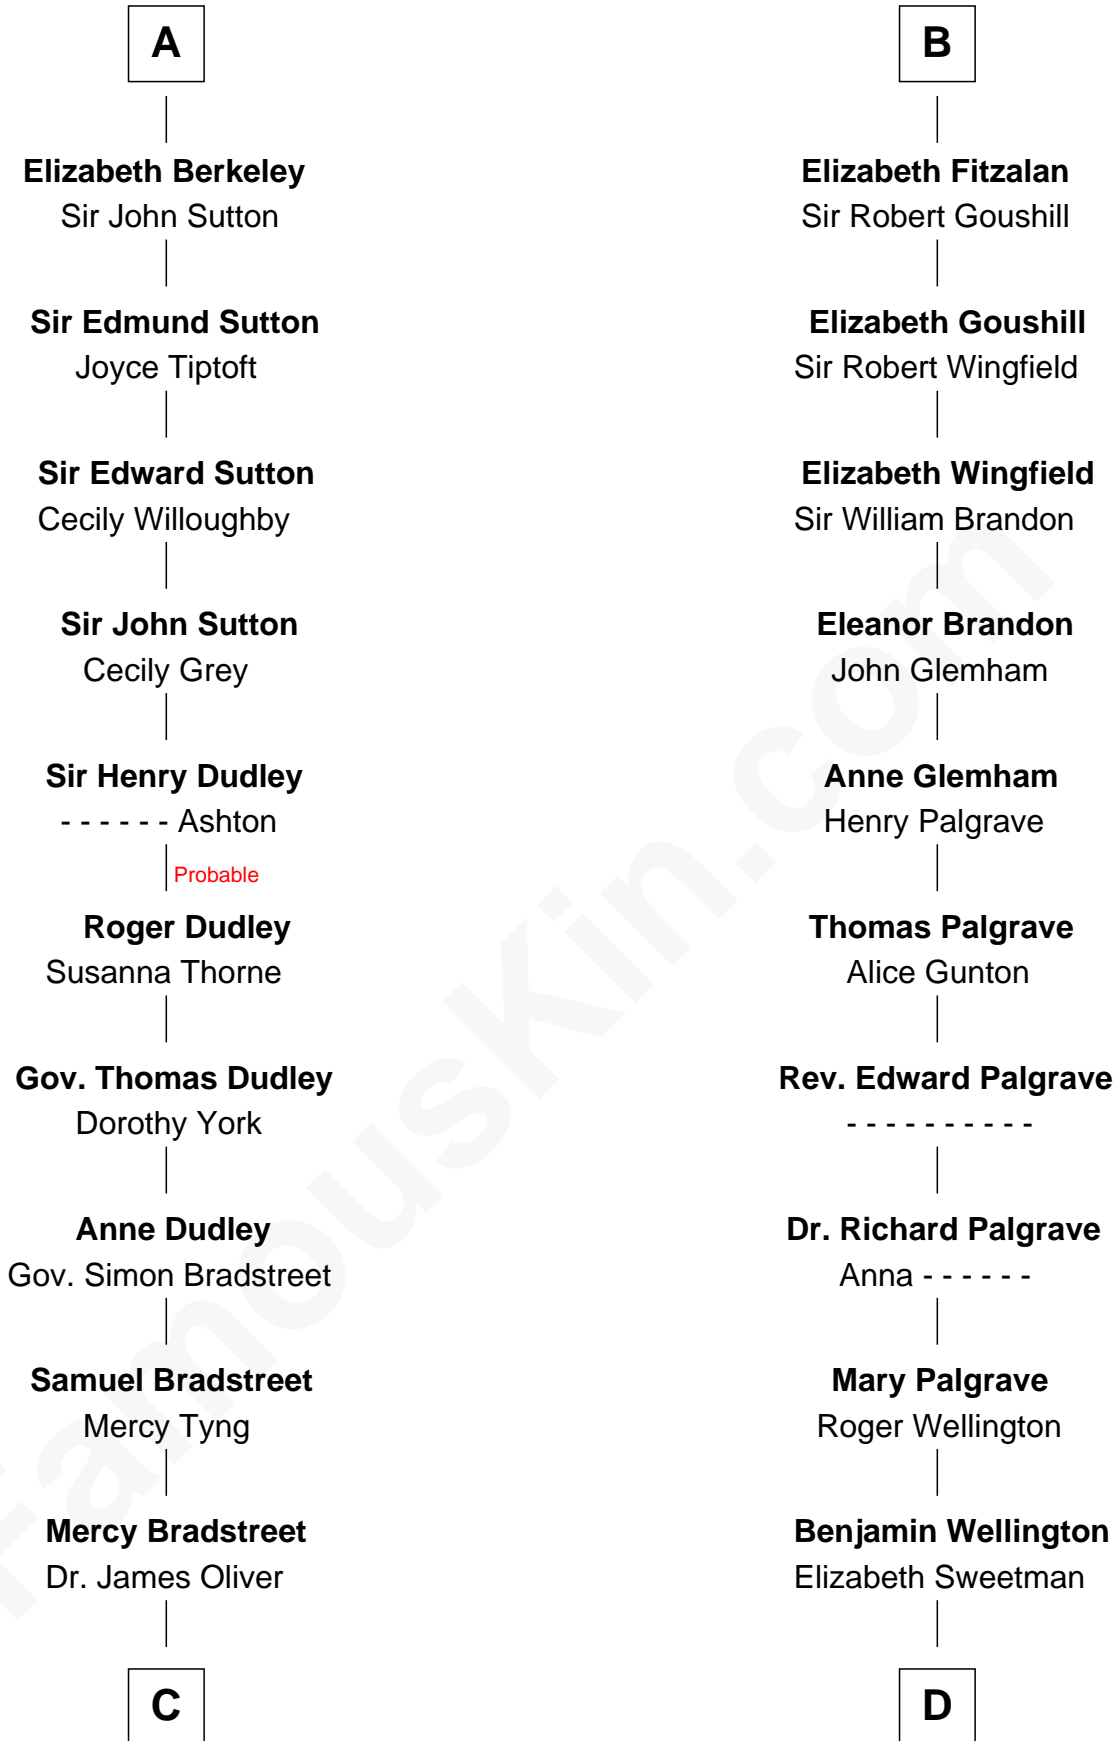

FamousKin.com
Relationship Chart of
Oliver Wendell Holmes, Jr.
U.S. Supreme Court Justice

20th cousin 1 time removed of
Eli Whitney
Inventor of the Cotton Gin

C

Sarah Oliver
Jacob Wendell

Oliver Wendell
Mary Jackson

Sarah Wendell
Rev. Abiel Holmes

Oliver Wendell Holmes
Amelia Lee Jackson

Oliver Wendell Holmes, Jr.
U.S. Supreme Court Justice

D

Elizabeth Wellington
John Fay

Benjamin Fay
Martha Miles

Elizabeth Fay
Eli Whitney