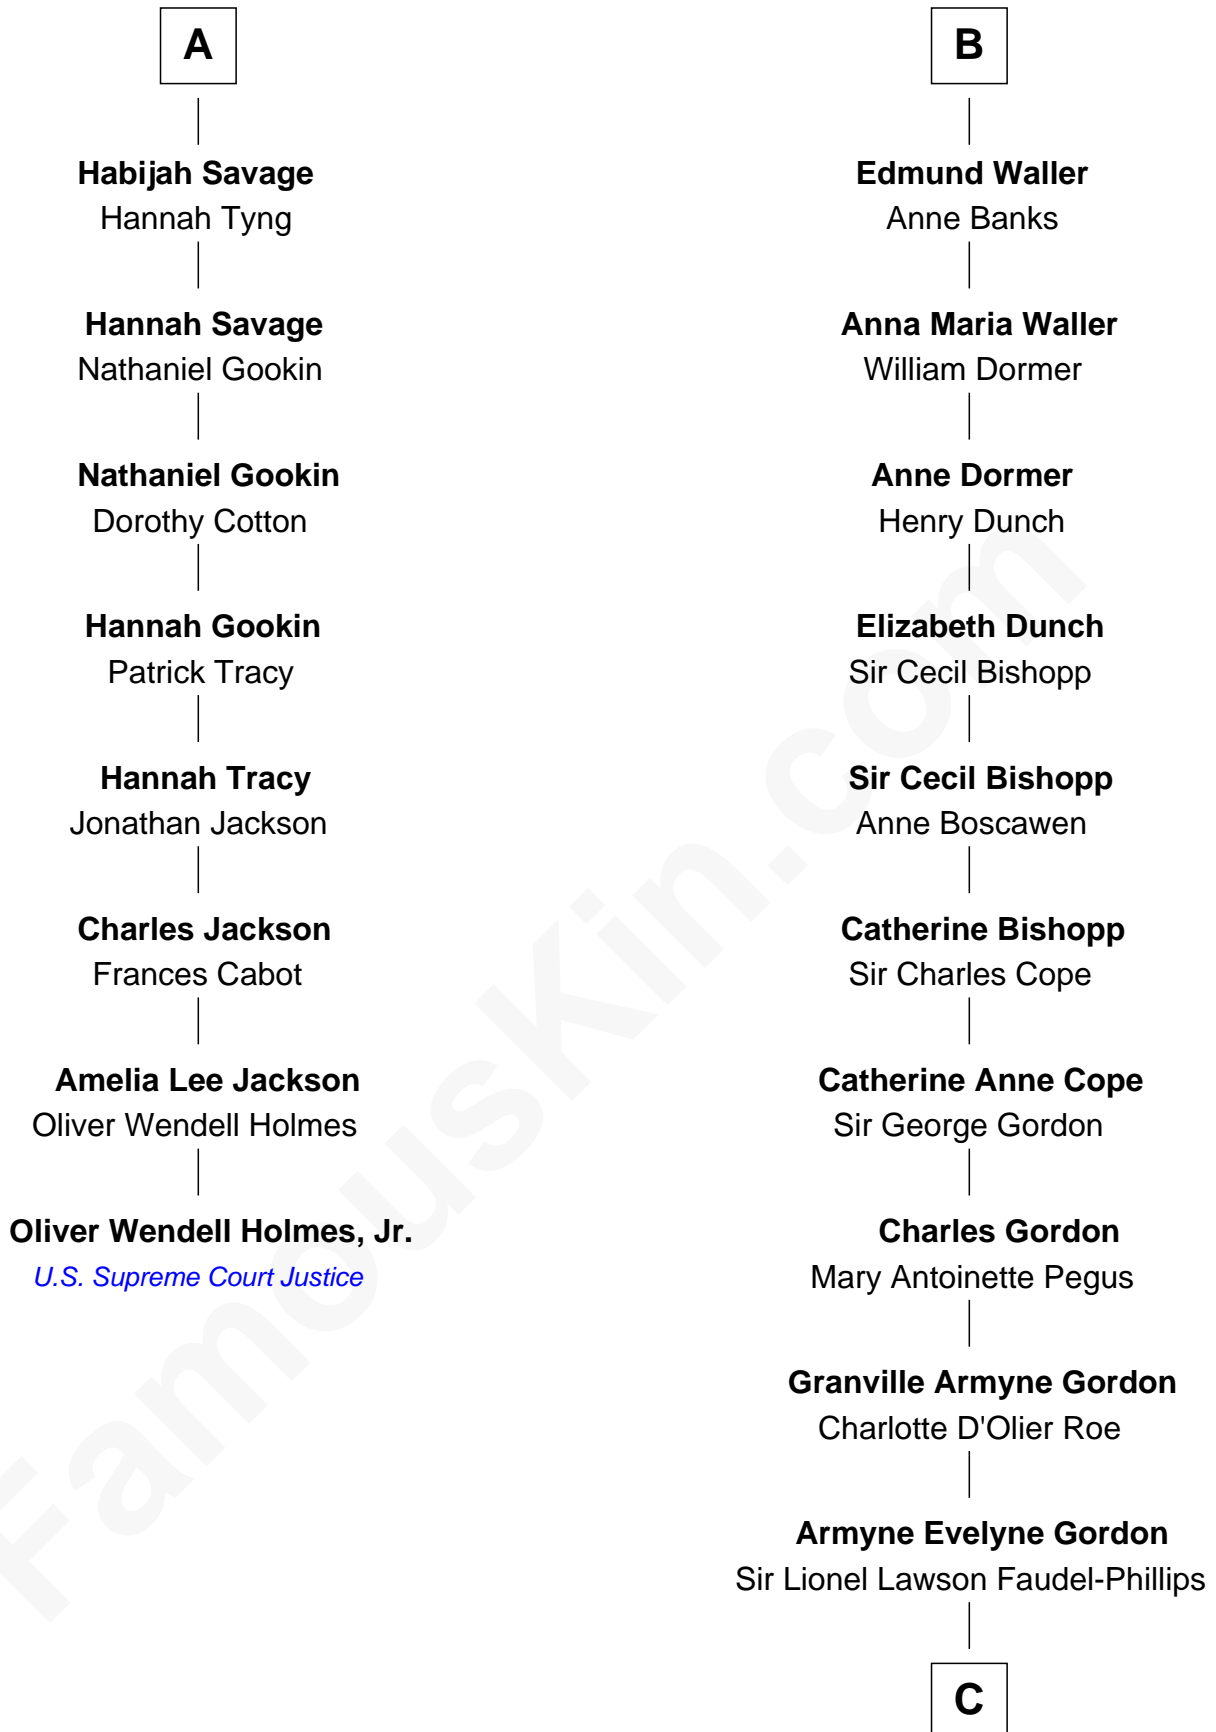

FamousKin.com
Relationship Chart of
Oliver Wendell Holmes, Jr.
U.S. Supreme Court Justice

14th cousin 6 times removed of
Cara Delevingne
Fashion Model and Movie Actress

C

Anne Margaret Faudel-Phillips

John Vincent Sheffield

Jane Armyne Sheffield

Sir Jocelyn Edward Greville Stevens

Pandora Anne Stevens

Charles Hamar Delevingne

Cara Delevingne

Model and Actress