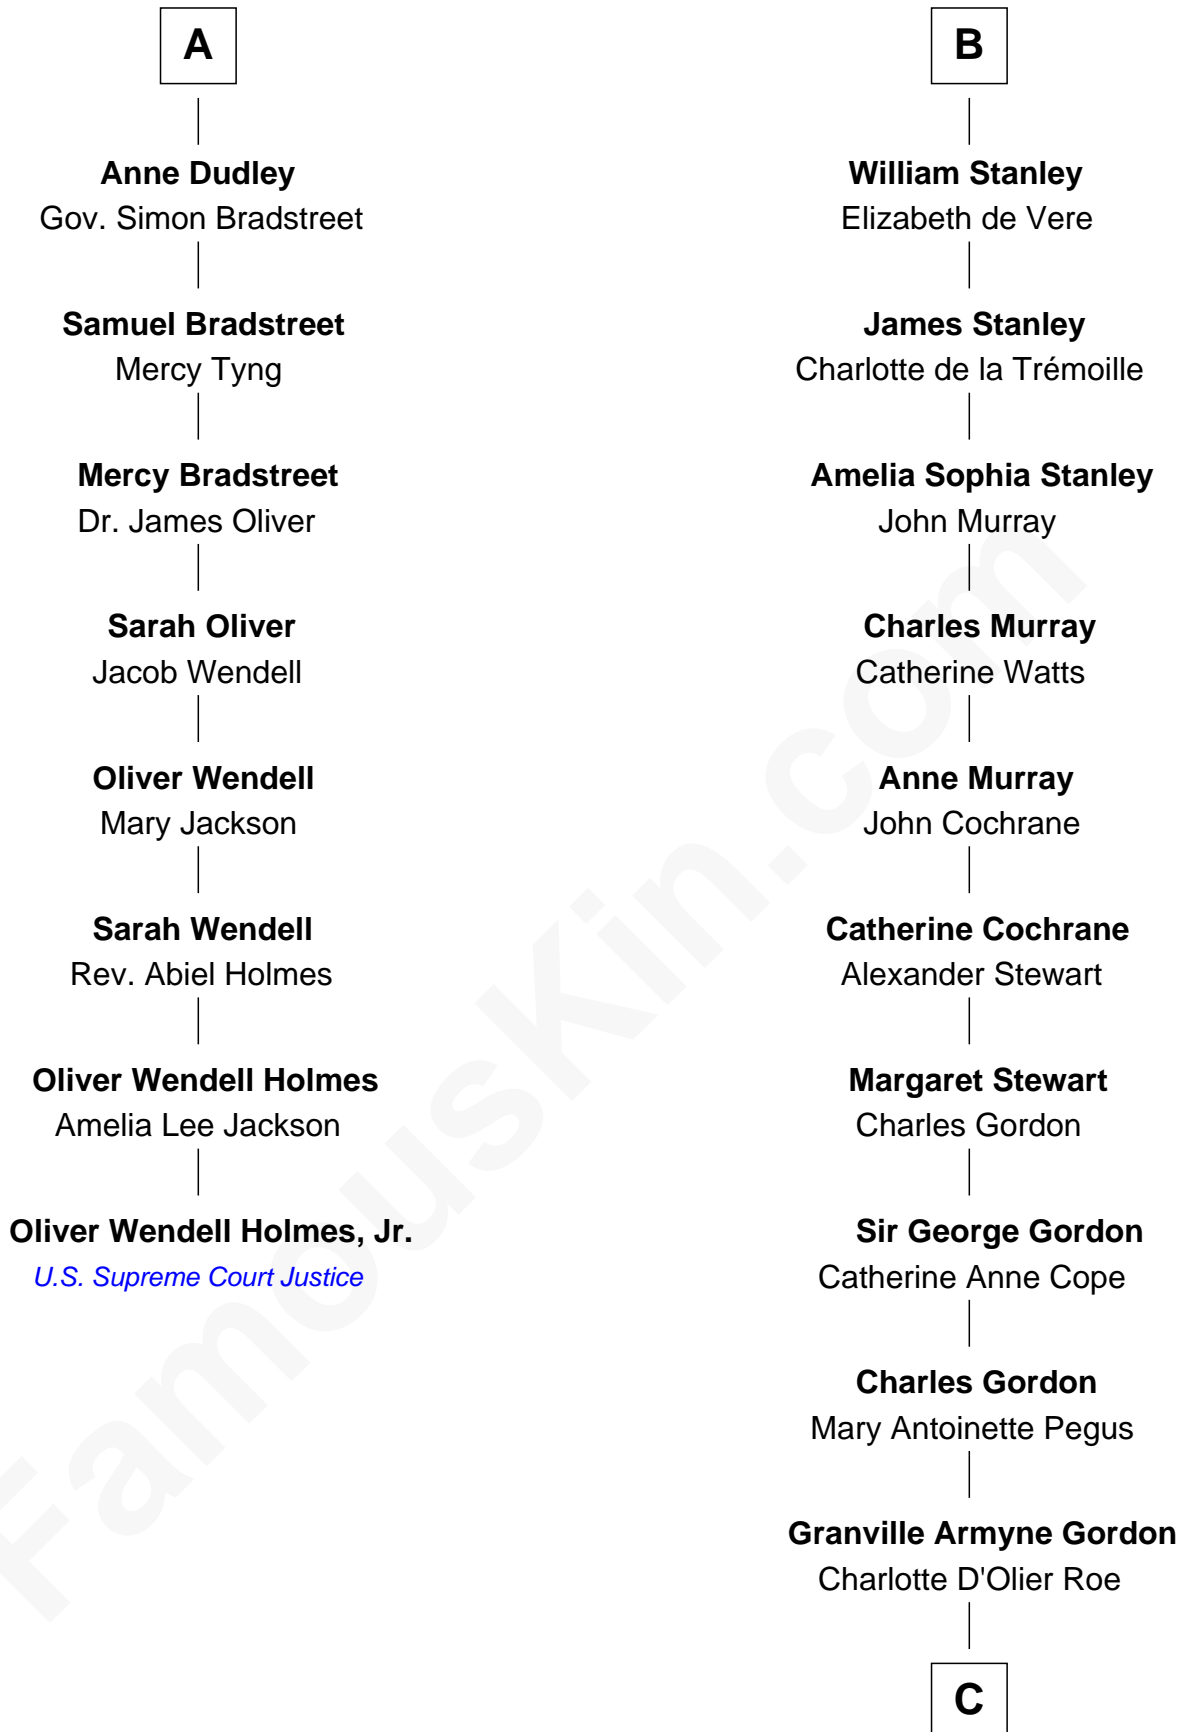

FamousKin.com
Relationship Chart of
Oliver Wendell Holmes, Jr.
U.S. Supreme Court Justice

14th cousin 7 times removed of
Cara Delevingne
Fashion Model and Movie Actress

C

Armyne Evelyne Gordon

Sir Lionel Lawson Faudel-Phillips

Anne Margaret Faudel-Phillips

John Vincent Sheffield

Jane Armyne Sheffield

Sir Jocelyn Edward Greville Stevens

Pandora Anne Stevens

Charles Hamar Delevingne

Cara Delevingne

Model and Actress