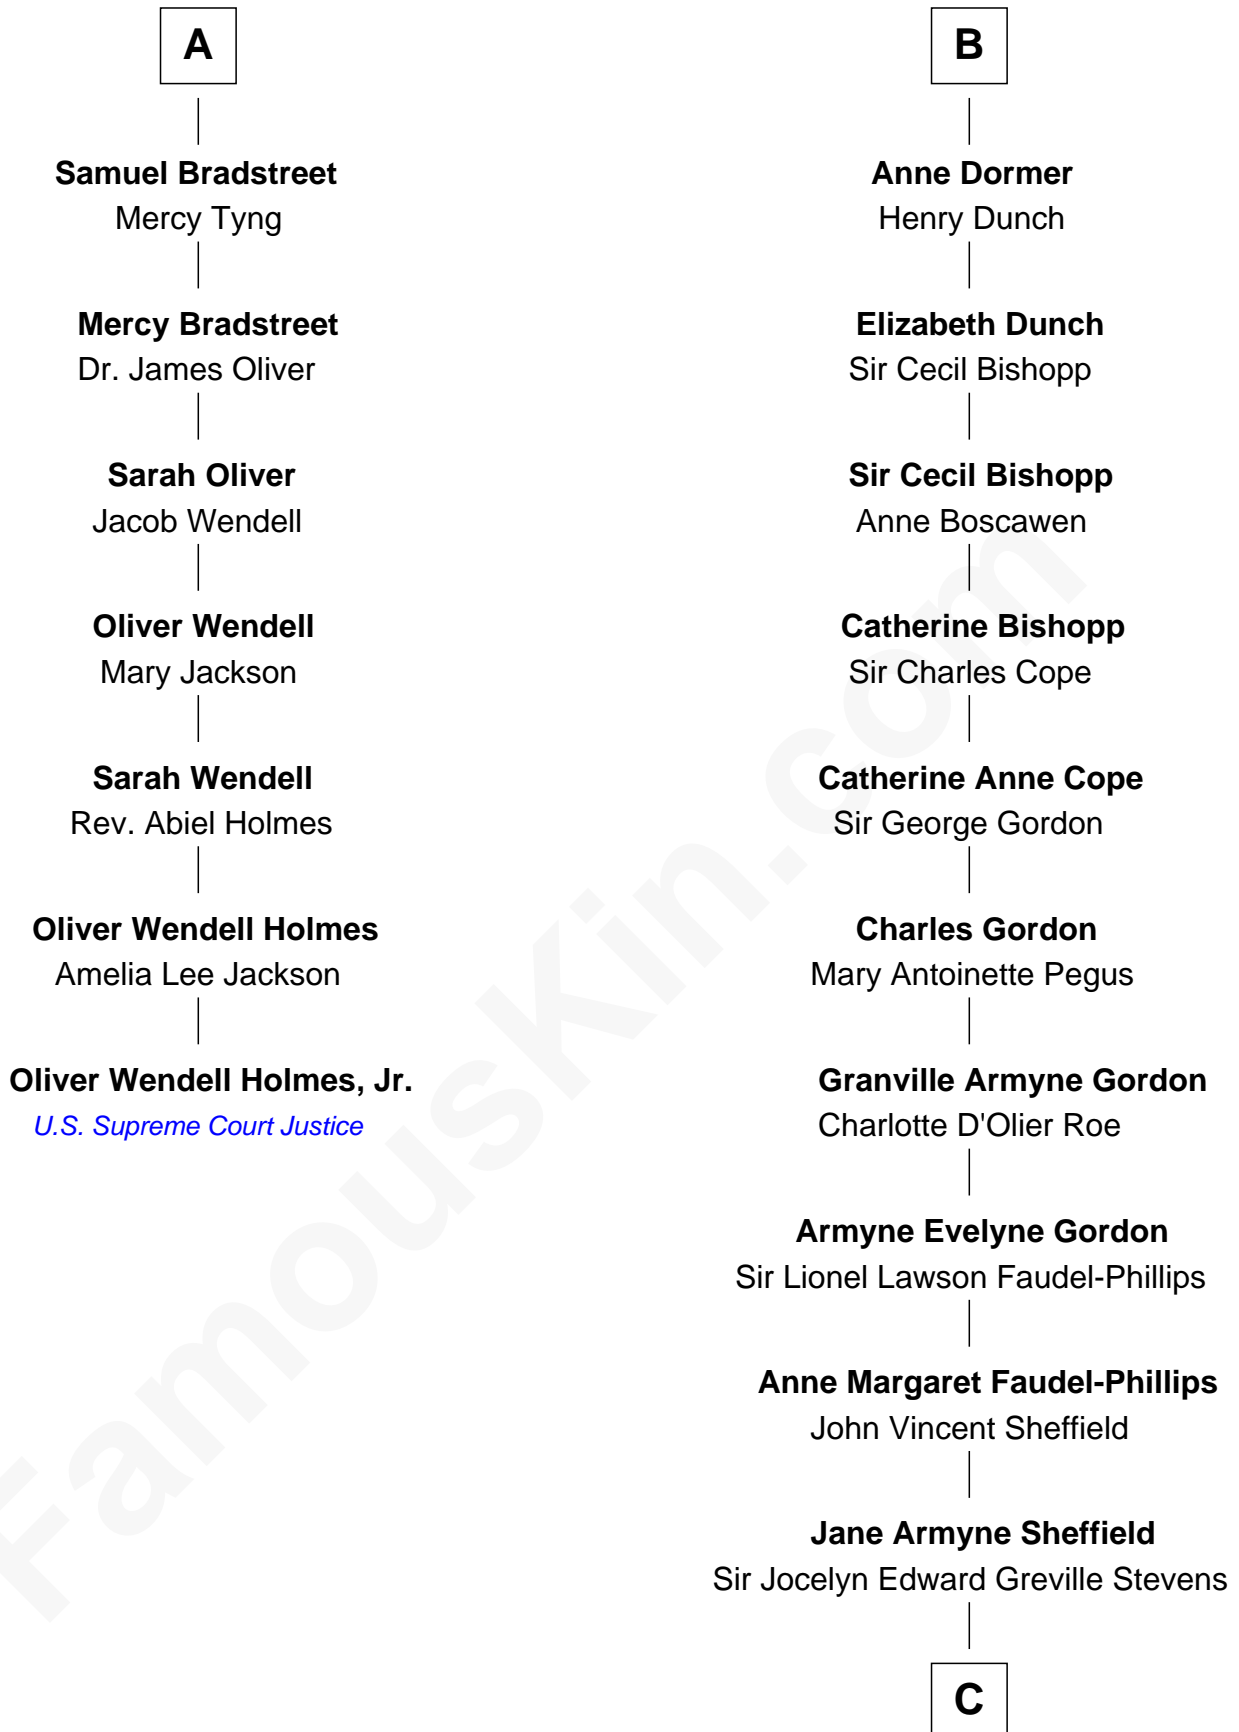

**FamousKin.com**  
**Relationship Chart of**  
**Oliver Wendell Holmes, Jr.**  
*U.S. Supreme Court Justice*

**13th cousin 5 times removed of**  
**Cara Delevingne**  
*Fashion Model and Movie Actress*

C

**Pandora Anne Stevens**  
Charles Hamar Delevingne

**Cara Delevingne**  
*Model and Actress*

FamousKin.com