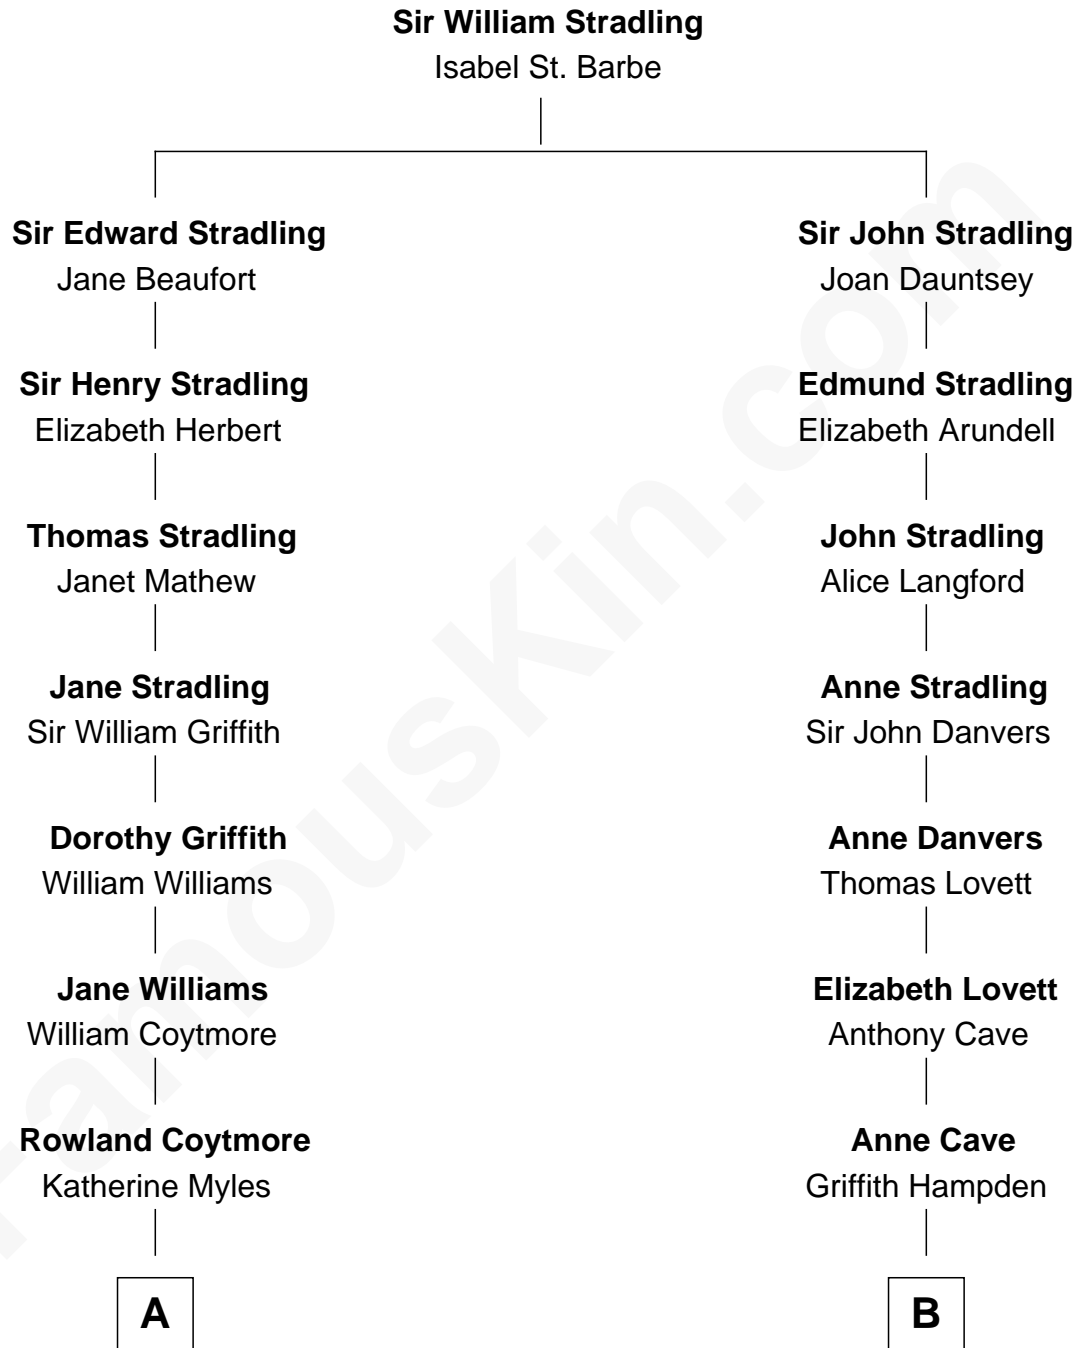

FamousKin.com
Relationship Chart of
Oliver Wendell Holmes, Jr.
U.S. Supreme Court Justice

14th cousin 7 times removed of
Cara Delevingne
Fashion Model and Movie Actress

C

Armyne Evelyne Gordon

Sir Lionel Lawson Faudel-Phillips

Anne Margaret Faudel-Phillips

John Vincent Sheffield

Jane Armyne Sheffield

Sir Jocelyn Edward Greville Stevens

Pandora Anne Stevens

Charles Hamar Delevingne

Cara Delevingne

Model and Actress