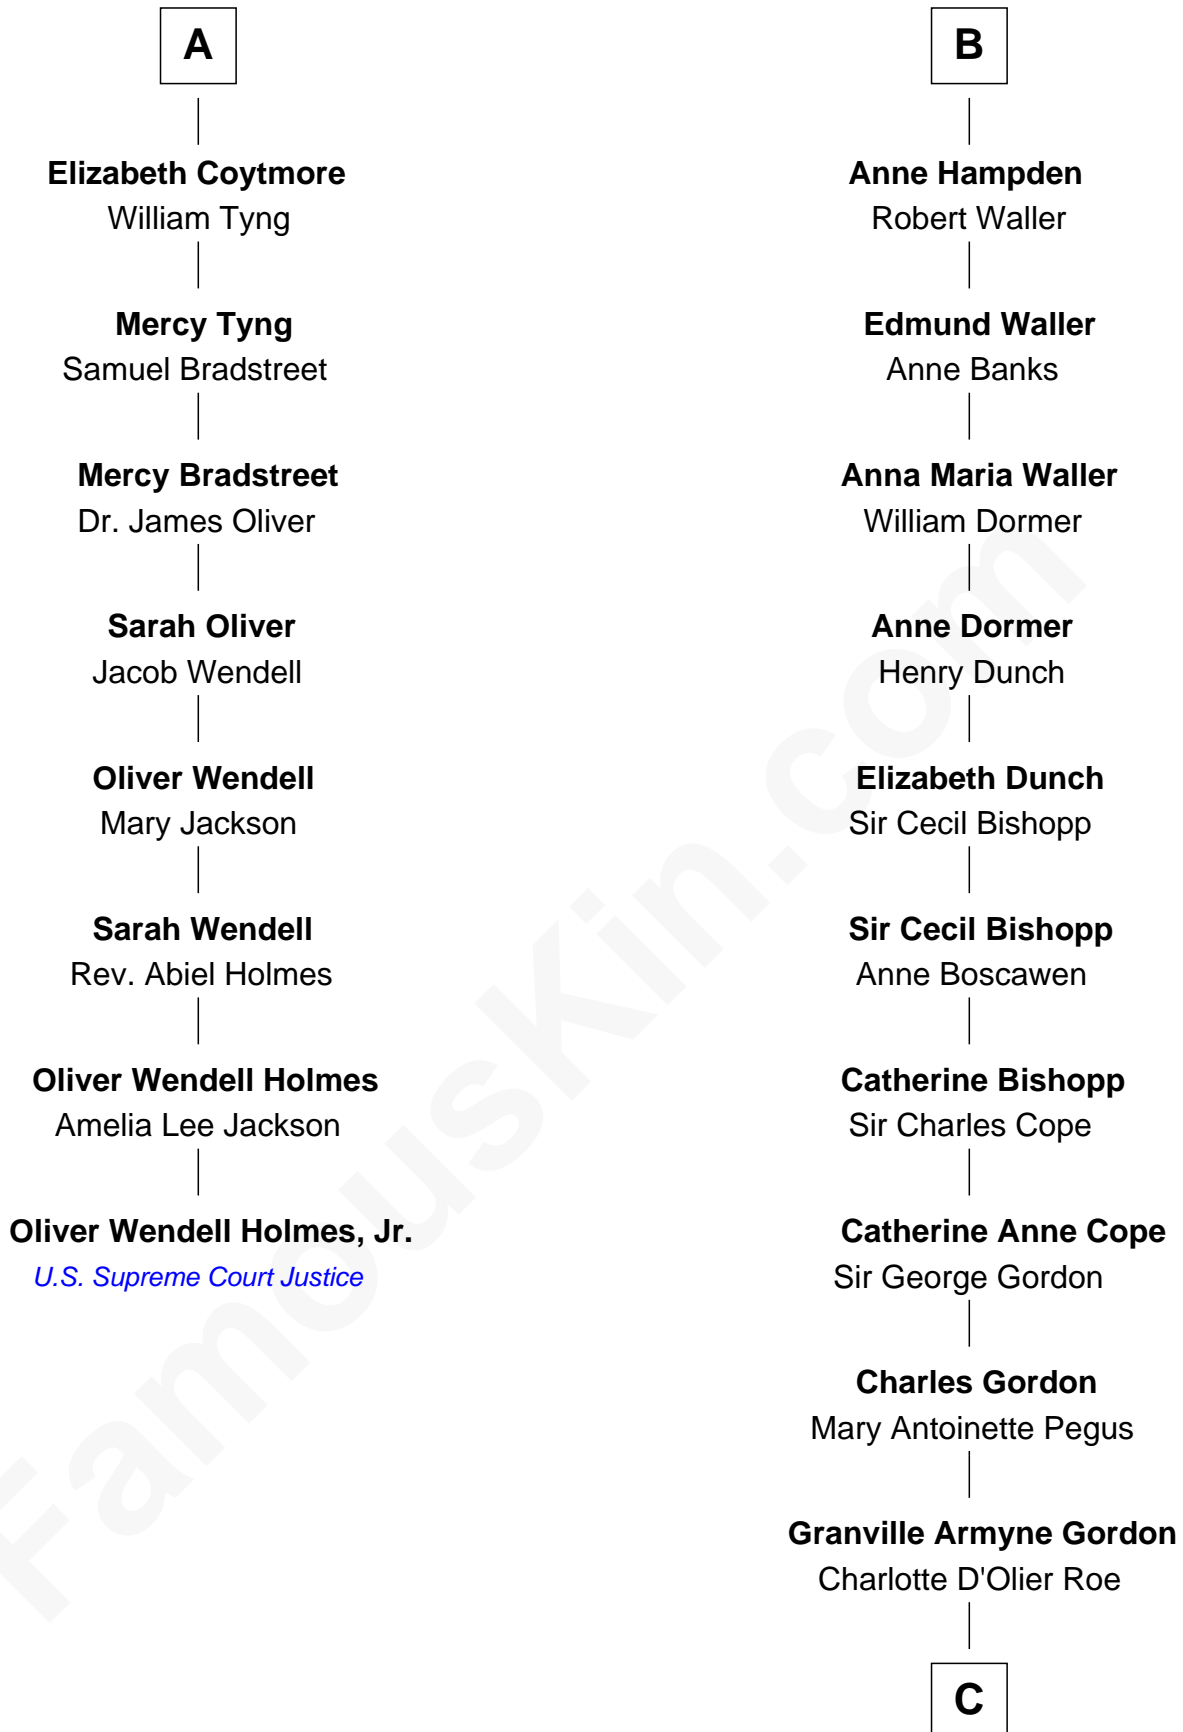

FamousKin.com
Relationship Chart of
Oliver Wendell Holmes, Jr.
U.S. Supreme Court Justice

14th cousin 7 times removed of
Cara Delevingne
Fashion Model and Movie Actress

C

Armyne Evelyne Gordon

Sir Lionel Lawson Faudel-Phillips

Anne Margaret Faudel-Phillips

John Vincent Sheffield

Jane Armyne Sheffield

Sir Jocelyn Edward Greville Stevens

Pandora Anne Stevens

Charles Hamar Delevingne

Cara Delevingne

Model and Actress