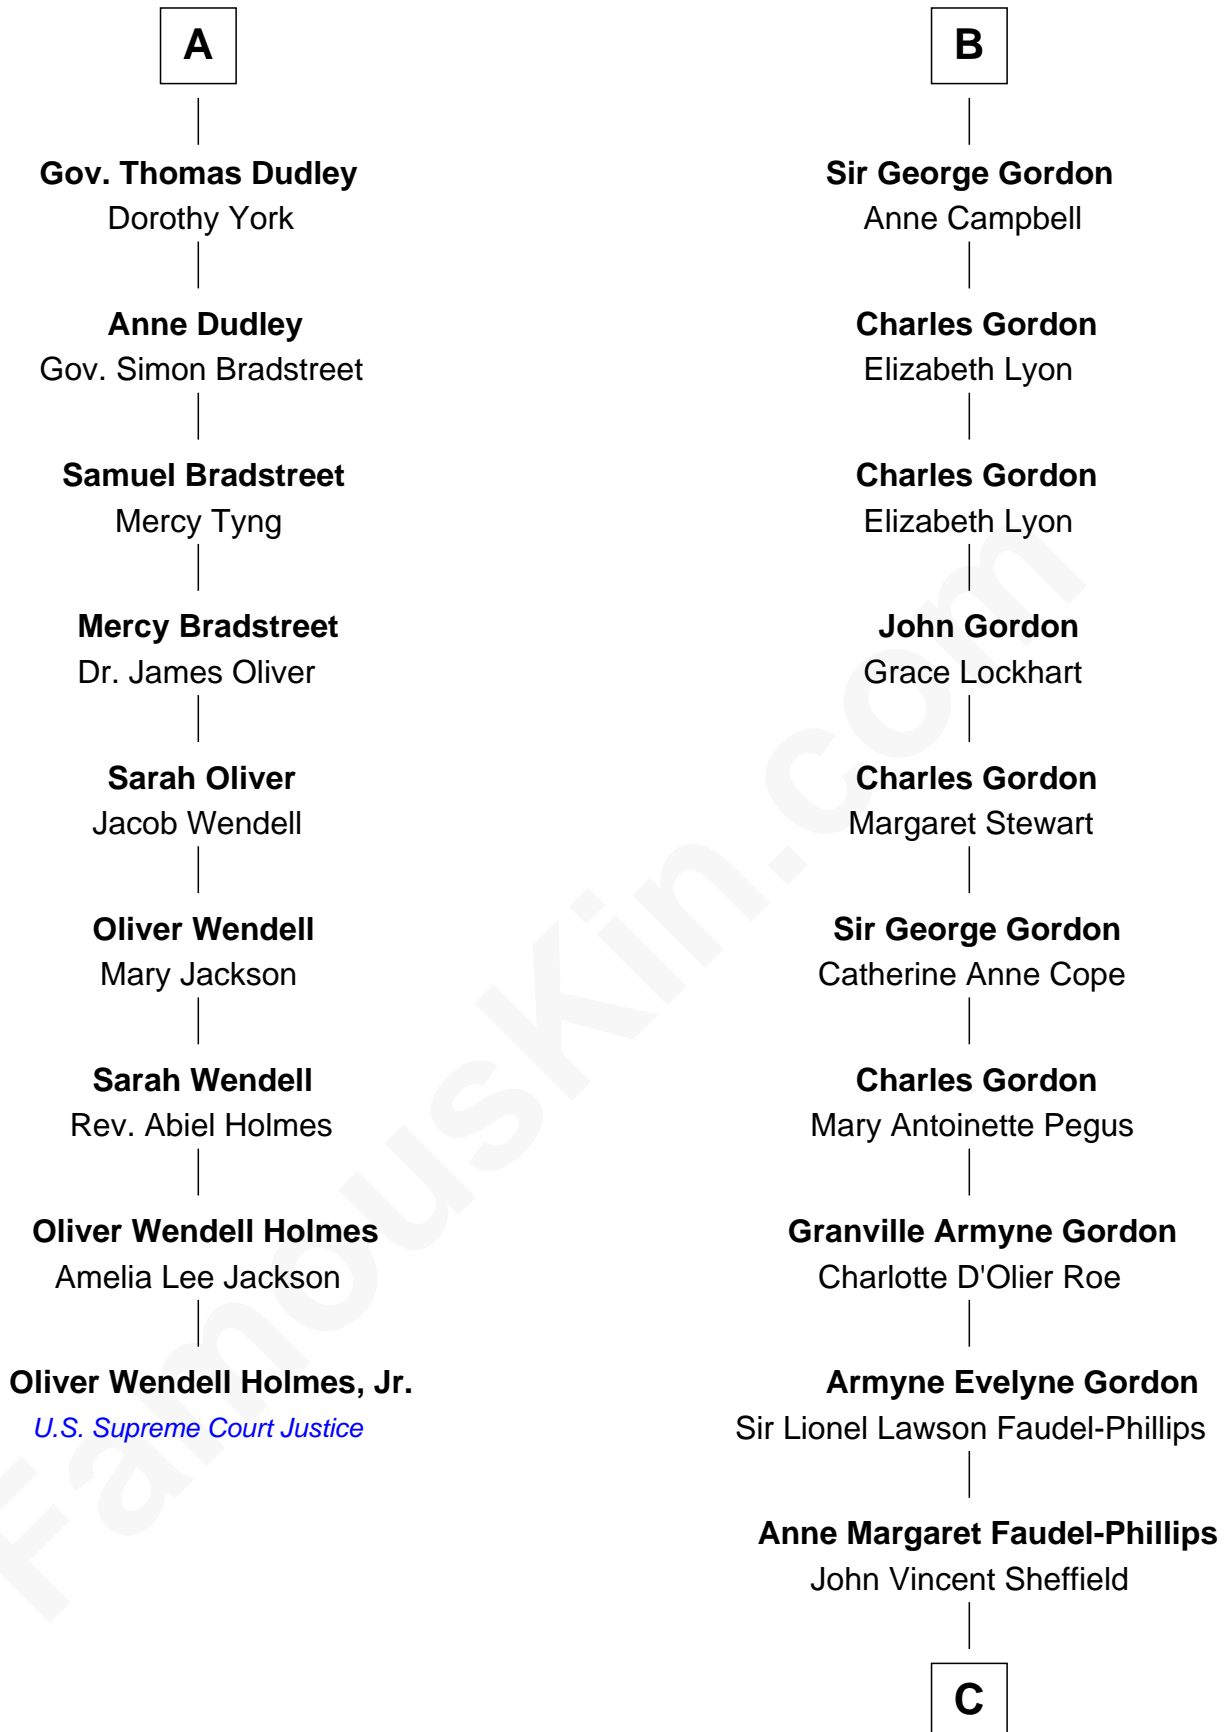

FamousKin.com
Relationship Chart of
Oliver Wendell Holmes, Jr.
U.S. Supreme Court Justice

15th cousin 4 times removed of
Cara Delevingne
Fashion Model and Movie Actress

Sir Thomas de Holand
 Alice Fitzalan

C

Jane Armyne Sheffield
Sir Jocelyn Edward Greville Stevens

Pandora Anne Stevens
Charles Hamar Delevingne

Cara Delevingne
Model and Actress

FamousKin.com