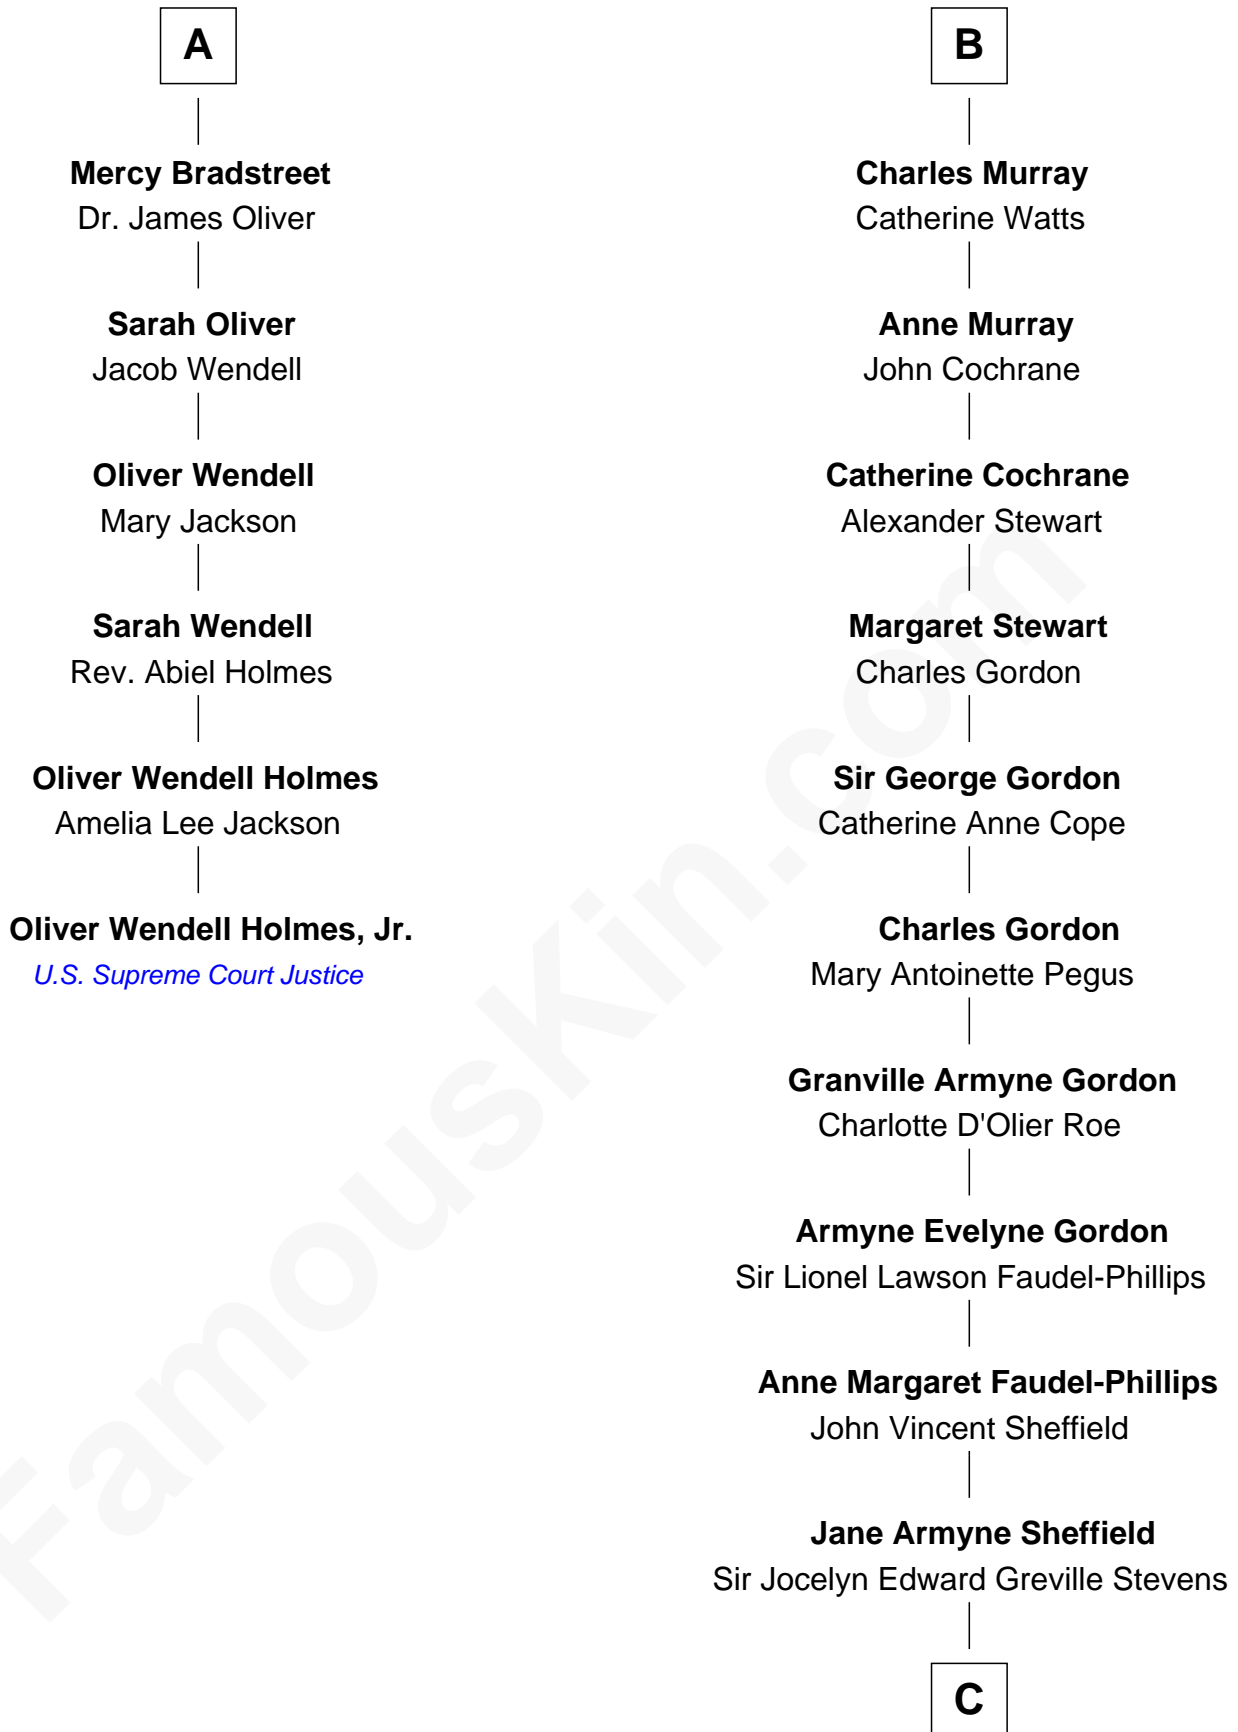

**FamousKin.com**  
**Relationship Chart of**  
**Oliver Wendell Holmes, Jr.**  
*U.S. Supreme Court Justice*

**12th cousin 6 times removed of**  
**Cara Delevingne**  
*Fashion Model and Movie Actress*

C

**Pandora Anne Stevens**  
Charles Hamar Delevingne

**Cara Delevingne**  
*Model and Actress*

FamousKin.com