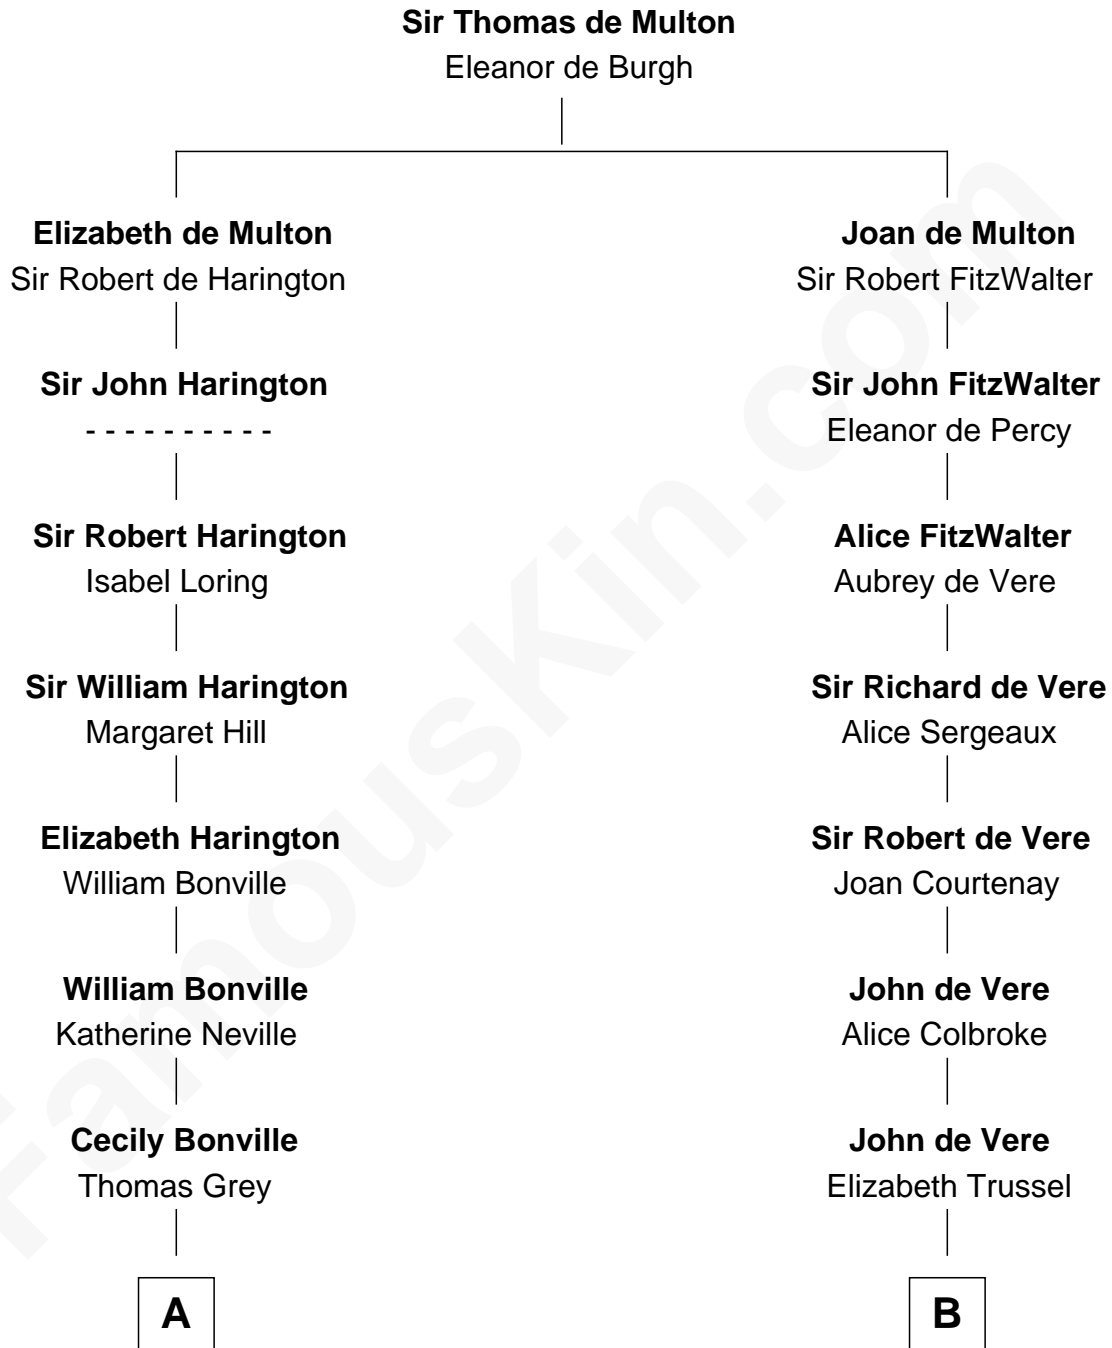

FamousKin.com
Relationship Chart of
Oliver Wendell Holmes, Jr.
U.S. Supreme Court Justice

18th cousin 3 times removed of
Cara Delevingne
Fashion Model and Movie Actress

C

Oliver Wendell Holmes
Amelia Lee Jackson

Oliver Wendell Holmes, Jr.
U.S. Supreme Court Justice

D

Sir Berkeley Digby George Sheffield
Julia Mary de Tuyll van Serooskerken

John Vincent Sheffield
Anne Margaret Faudel-Phillips

Jane Armyne Sheffield
Sir Jocelyn Edward Greville Stevens