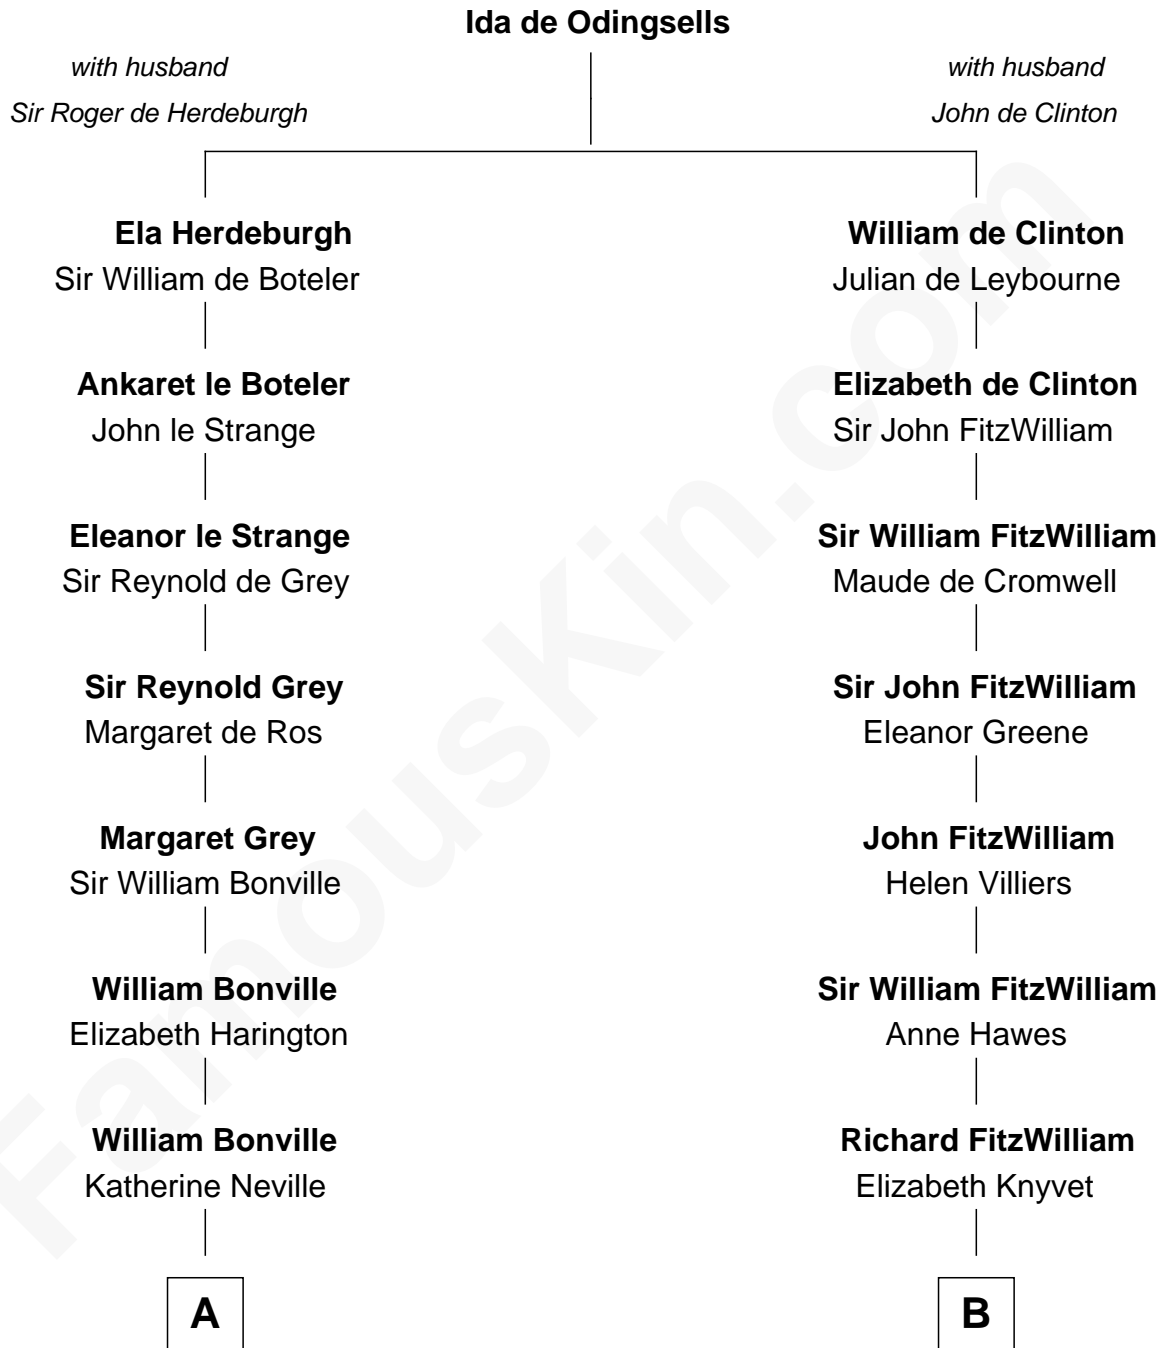

FamousKin.com
Relationship Chart of
Oliver Wendell Holmes, Jr.
U.S. Supreme Court Justice

18th cousin 1 time removed of
Franklin D. Roosevelt
32nd U.S. President

C

Sarah Wendell
Rev. Abiel Holmes

Oliver Wendell Holmes
Amelia Lee Jackson

Oliver Wendell Holmes, Jr.
U.S. Supreme Court Justice

D

James Roosevelt
Sara Delano

Franklin D. Roosevelt
32nd U.S. President

FamousKin.com