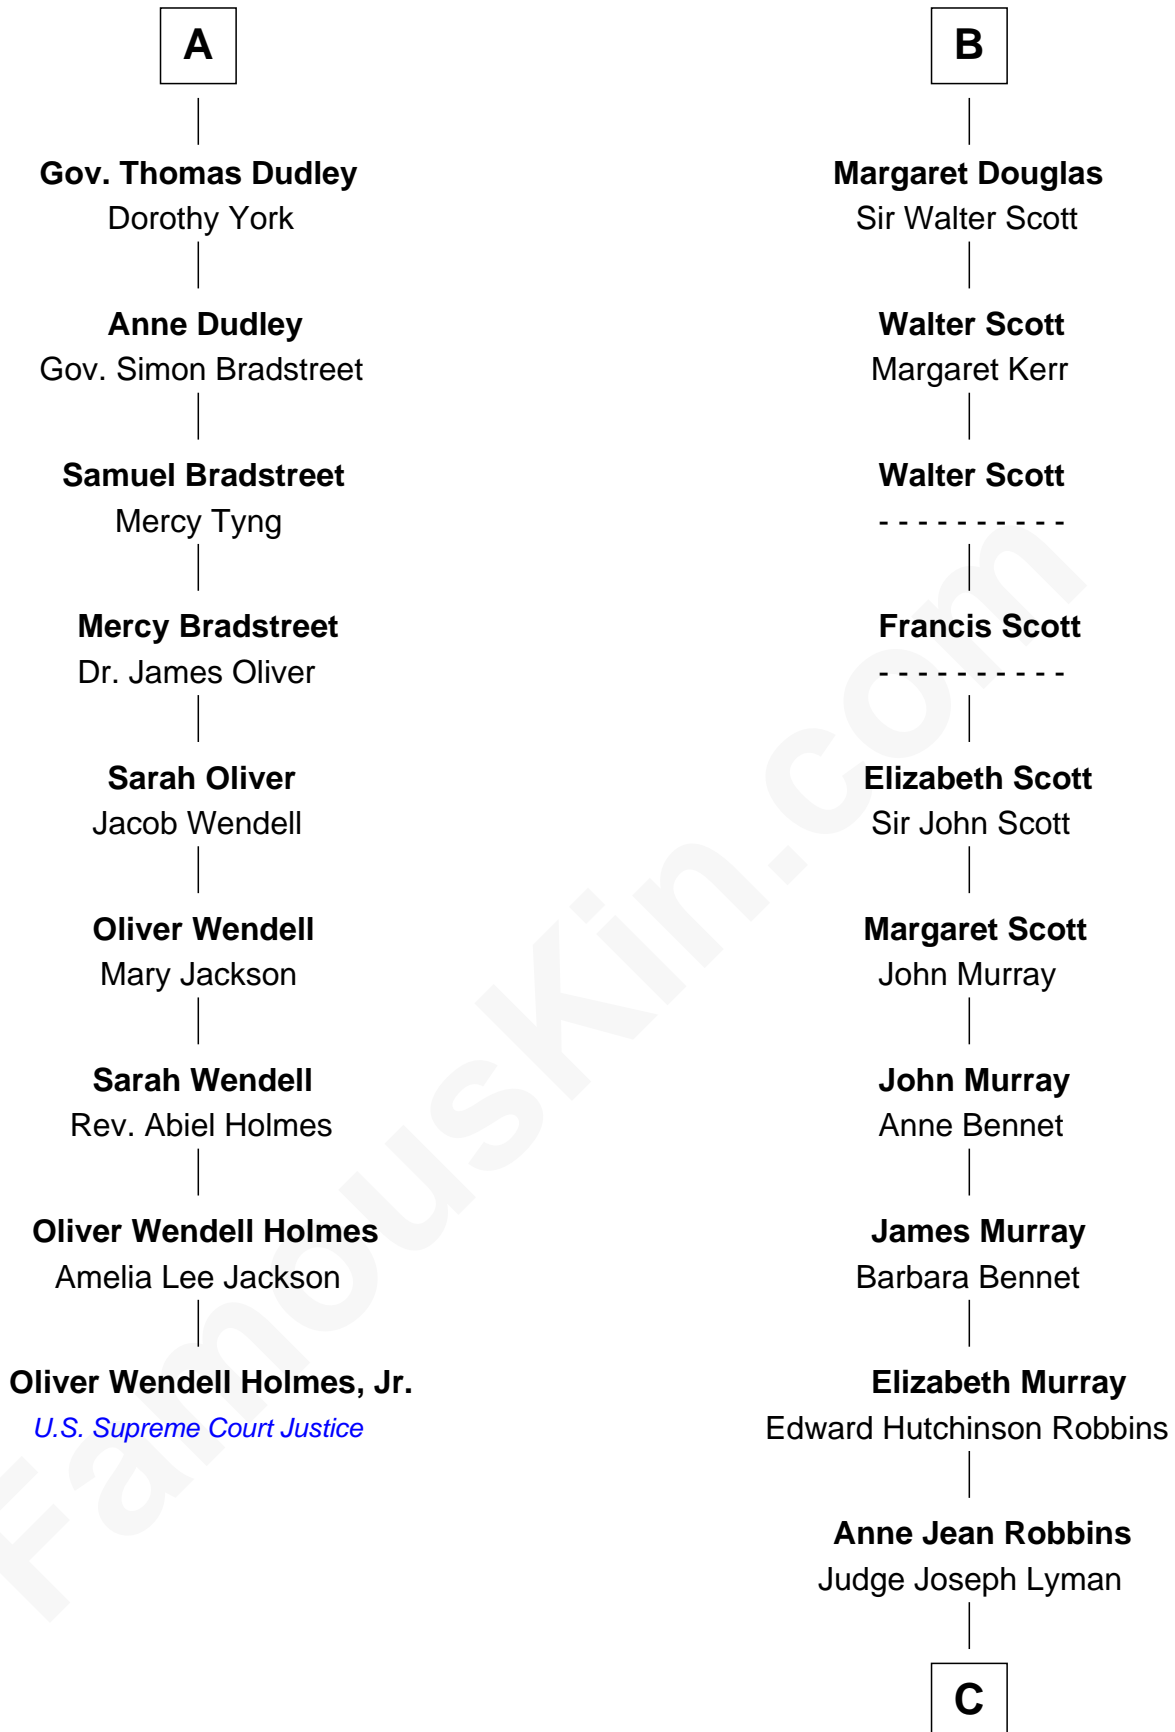

FamousKin.com
Relationship Chart of
Oliver Wendell Holmes, Jr.
U.S. Supreme Court Justice

15th cousin 4 times removed of
Franklin D. Roosevelt
32nd U.S. President

Sir Thomas de Holand
 Alice Fitzalan

C

—
Catharine Robbins Lyman

Warren Delano

—
Sara Delano

James Roosevelt

—
Franklin D. Roosevelt

32nd U.S. President

FamousKin.com