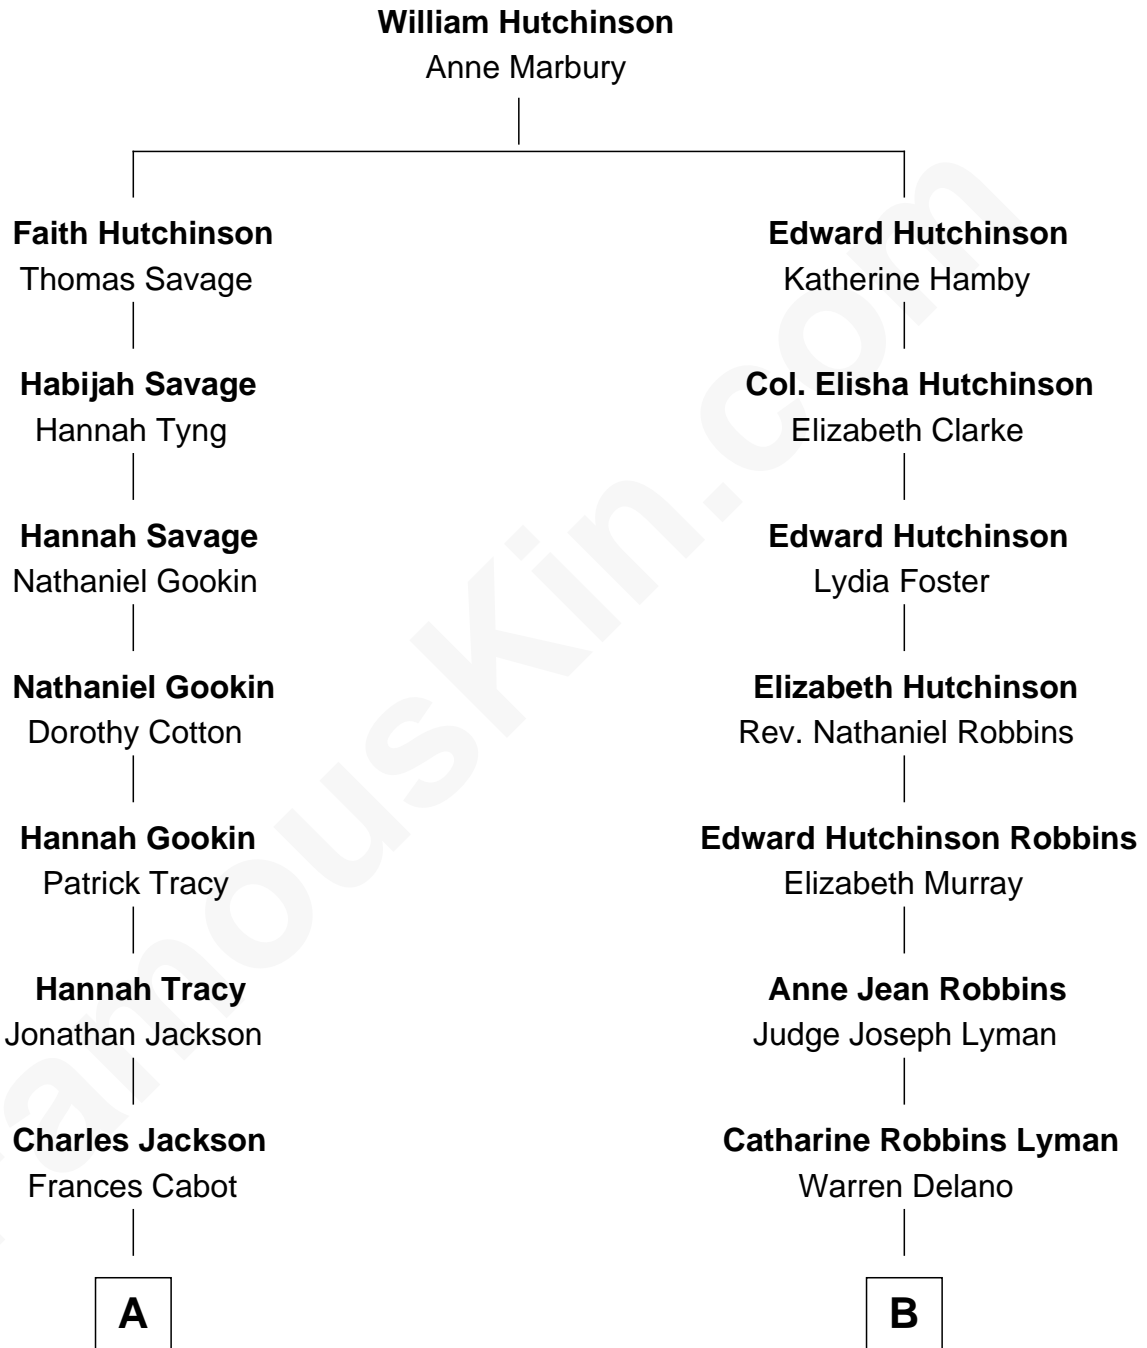

FamousKin.com
Relationship Chart of
Oliver Wendell Holmes, Jr.
U.S. Supreme Court Justice

8th cousin of
Franklin D. Roosevelt
32nd U.S. President

A

Amelia Lee Jackson
Oliver Wendell Holmes

Oliver Wendell Holmes, Jr.
U.S. Supreme Court Justice

B

Sara Delano
James Roosevelt

Franklin D. Roosevelt
32nd U.S. President

FamousKin.com