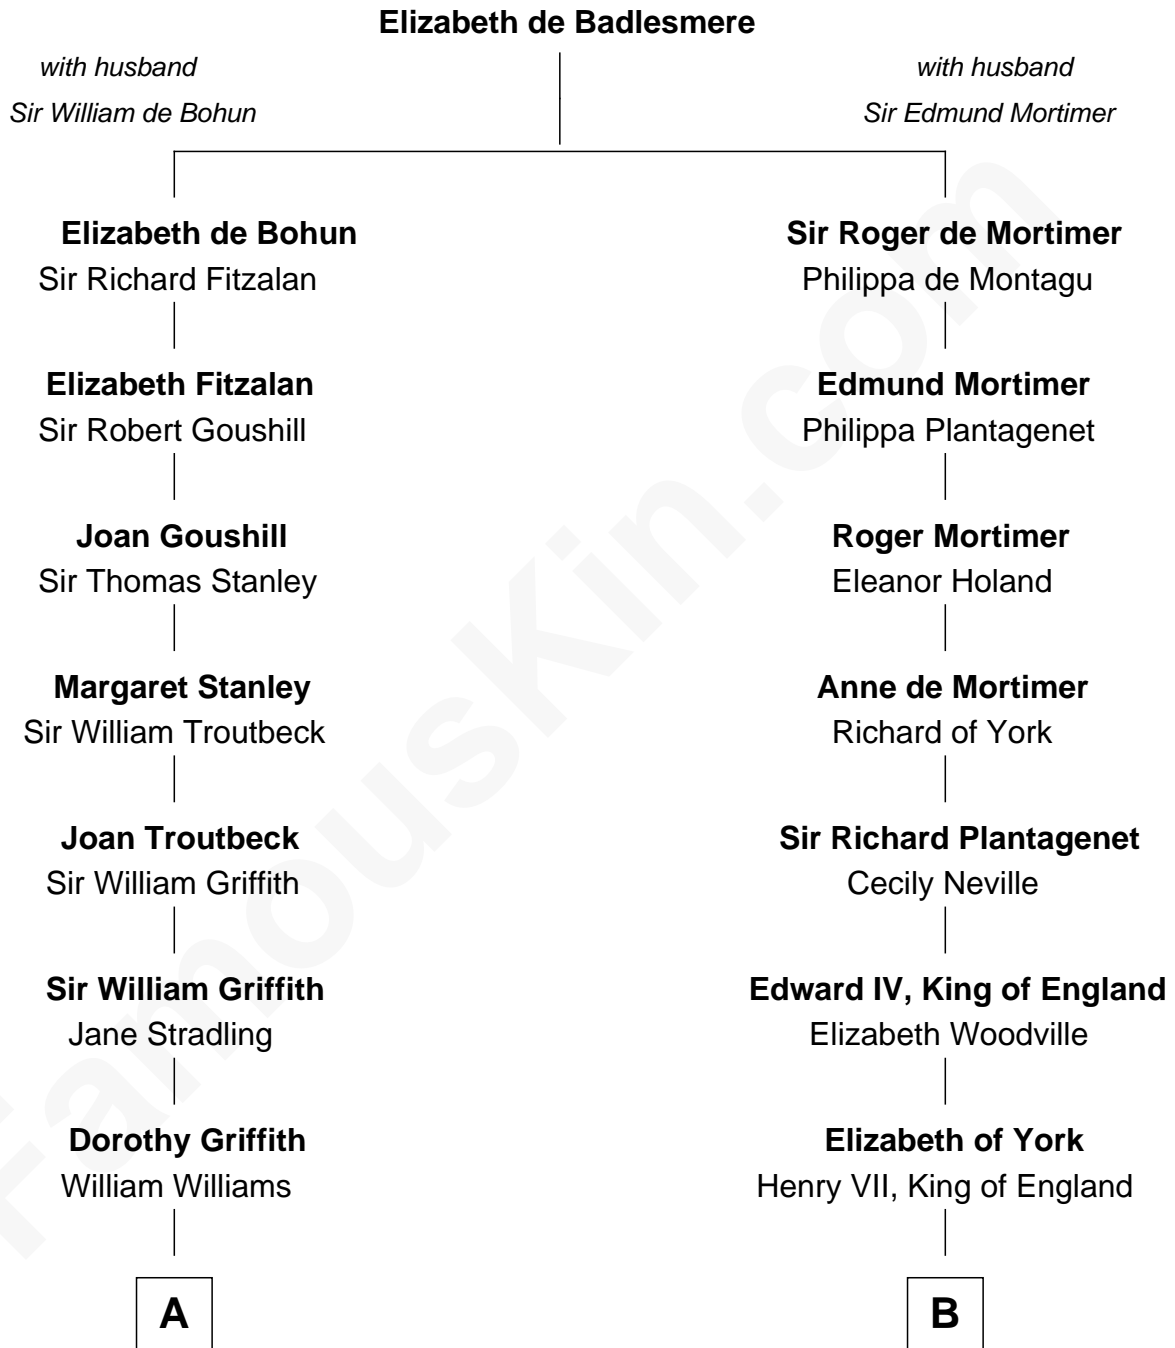

FamousKin.com
Relationship Chart of
Oliver Wendell Holmes, Jr.
U.S. Supreme Court Justice

16th cousin 5 times removed of

Eleanor Roosevelt

First Lady of President Franklin D. Roosevelt

C

Gabriel Ver Planck Ludlow

Elizabeth A. Hunter

Dr. Edward Hunter Ludlow

Elizabeth Livingston

Mary Livingston Ludlow

Valentine Gill Hall

Anna Rebecca Hall

Elliott Roosevelt

Eleanor Roosevelt

First Lady of Franklin Roosevelt