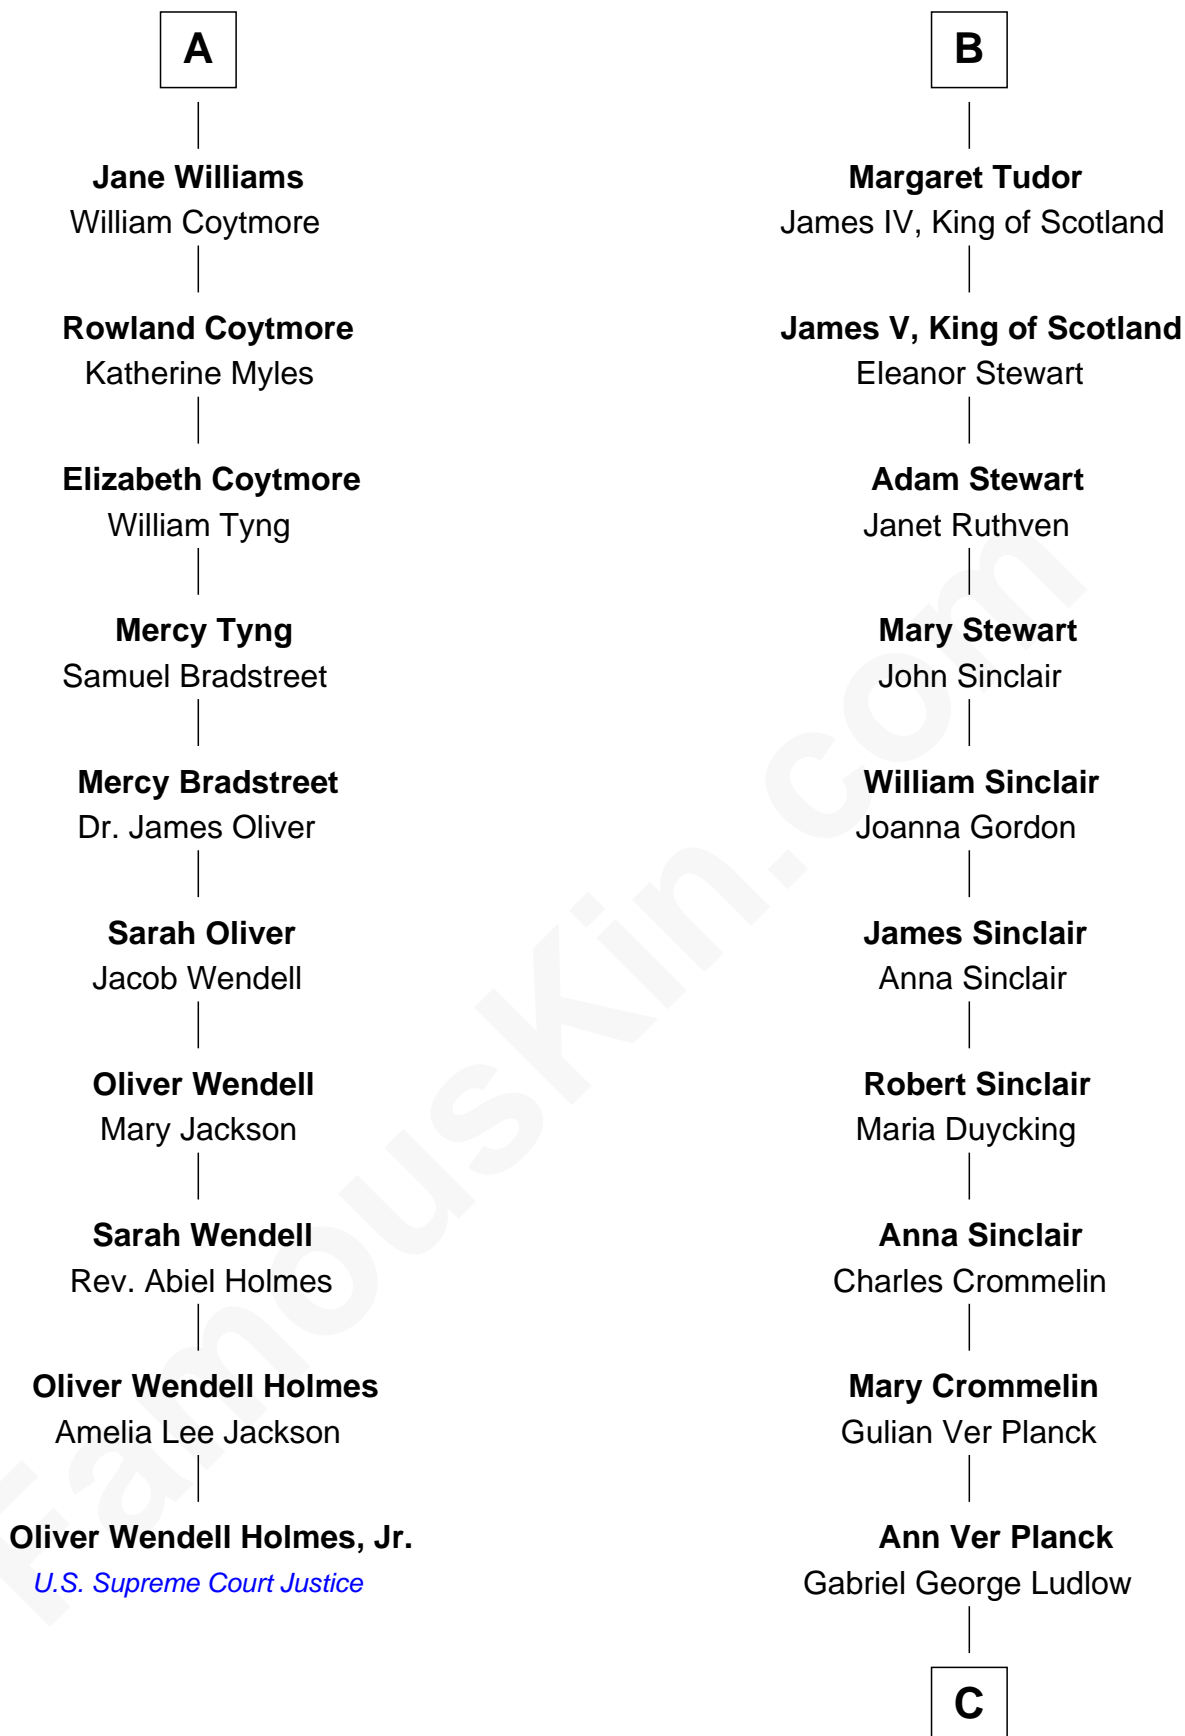

FamousKin.com
Relationship Chart of
Oliver Wendell Holmes, Jr.
U.S. Supreme Court Justice

16th cousin 5 times removed of

Eleanor Roosevelt

First Lady of President Franklin D. Roosevelt

C

Gabriel Ver Planck Ludlow

Elizabeth A. Hunter

Dr. Edward Hunter Ludlow

Elizabeth Livingston

Mary Livingston Ludlow

Valentine Gill Hall

Anna Rebecca Hall

Elliott Roosevelt

Eleanor Roosevelt

First Lady of Franklin Roosevelt