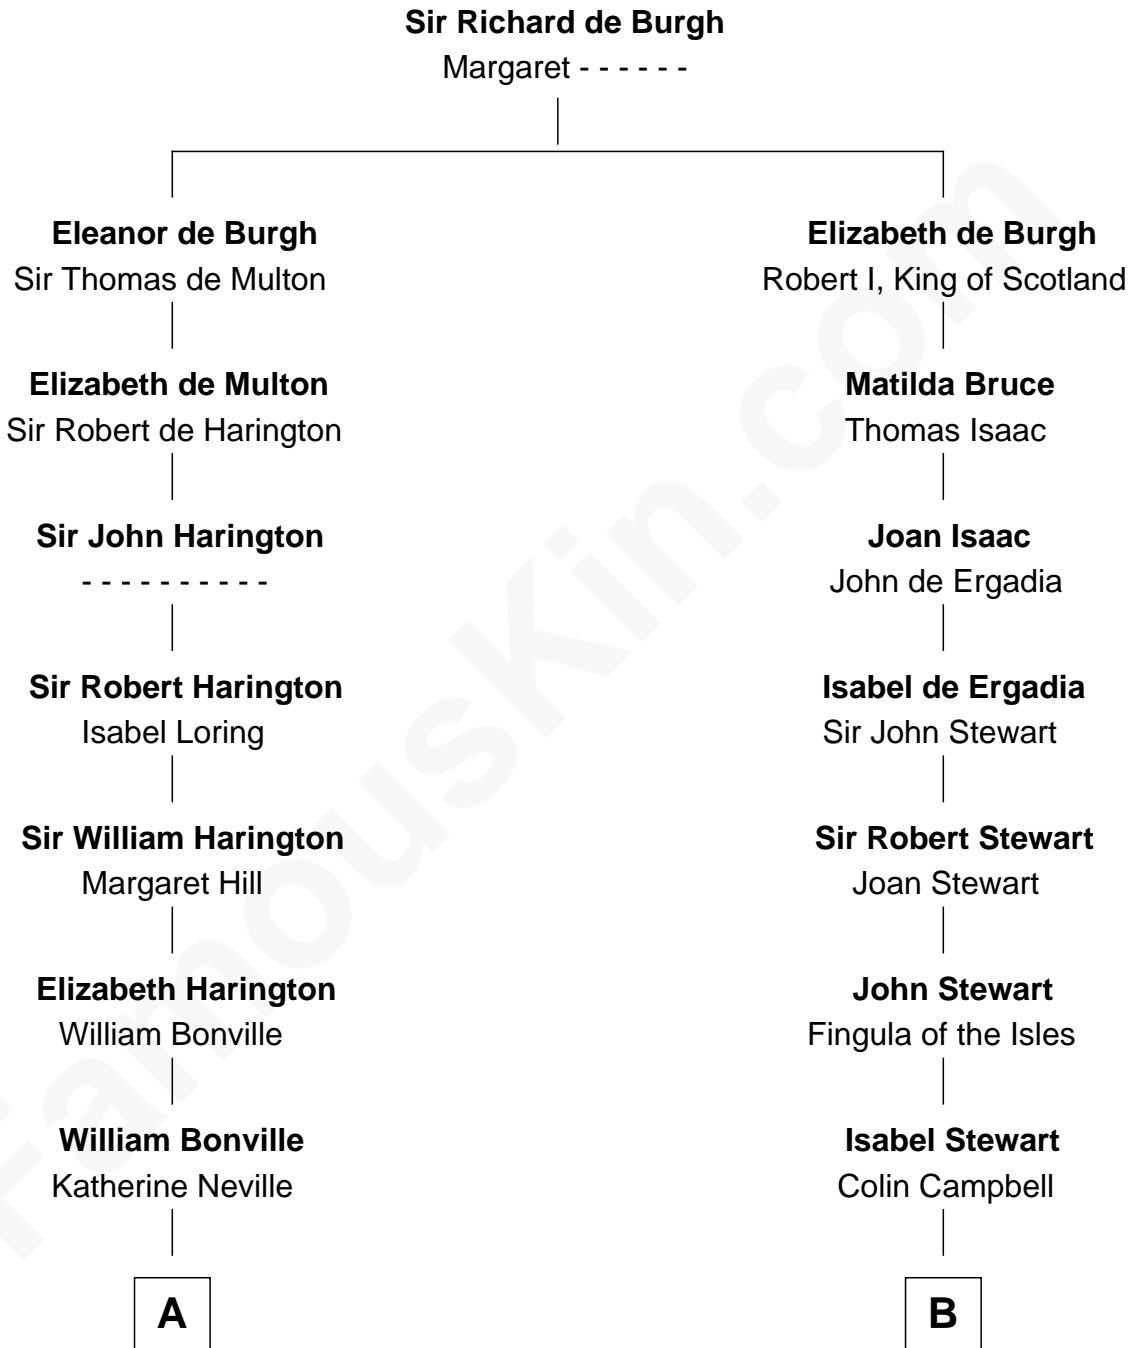

**FamousKin.com**  
**Relationship Chart of**  
**Oliver Wendell Holmes, Jr.**  
*U.S. Supreme Court Justice*

**19th cousin 2 times removed of**

**Eleanor Roosevelt**

*First Lady of President Franklin D. Roosevelt*

**C**

**Sarah Wendell**  
Rev. Abiel Holmes

**Oliver Wendell Holmes**  
Amelia Lee Jackson

**Oliver Wendell Holmes, Jr.**  
*U.S. Supreme Court Justice*

**D**

**Anne Irvine**  
James Bulloch

**James Stephens Bulloch**  
Martha Stewart

**Martha Bulloch**  
Theodore Roosevelt

**Elliott Roosevelt**  
Anna Rebecca Hall

**Eleanor Roosevelt**  
*First Lady of Franklin Roosevelt*