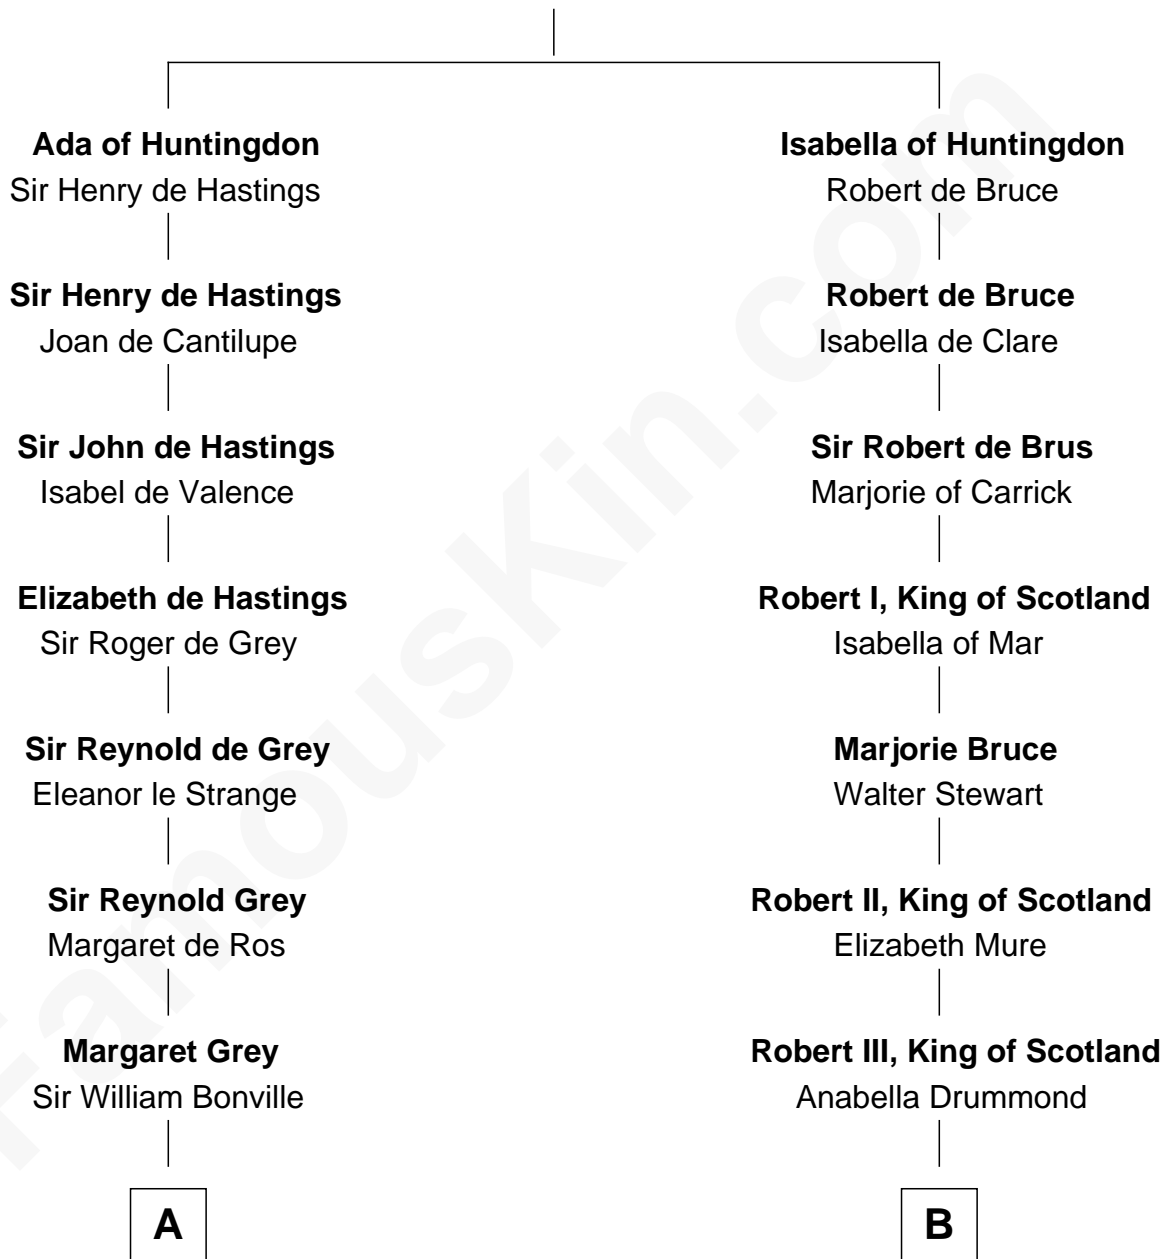

FamousKin.com
Relationship Chart of
Oliver Wendell Holmes, Jr.
U.S. Supreme Court Justice

21st cousin of
Theodore Roosevelt
26th U.S. President

David of Huntingdon
 Maud of Chester

C

Sarah Oliver
Jacob Wendell

Oliver Wendell
Mary Jackson

Sarah Wendell
Rev. Abiel Holmes

Oliver Wendell Holmes
Amelia Lee Jackson

Oliver Wendell Holmes, Jr.
U.S. Supreme Court Justice

D

Dr. John Irvine
Ann Elizabeth Baillie

Anne Irvine
James Bulloch

James Stephens Bulloch
Martha Stewart

Martha Bulloch
Theodore Roosevelt

Theodore Roosevelt
26th U.S. President