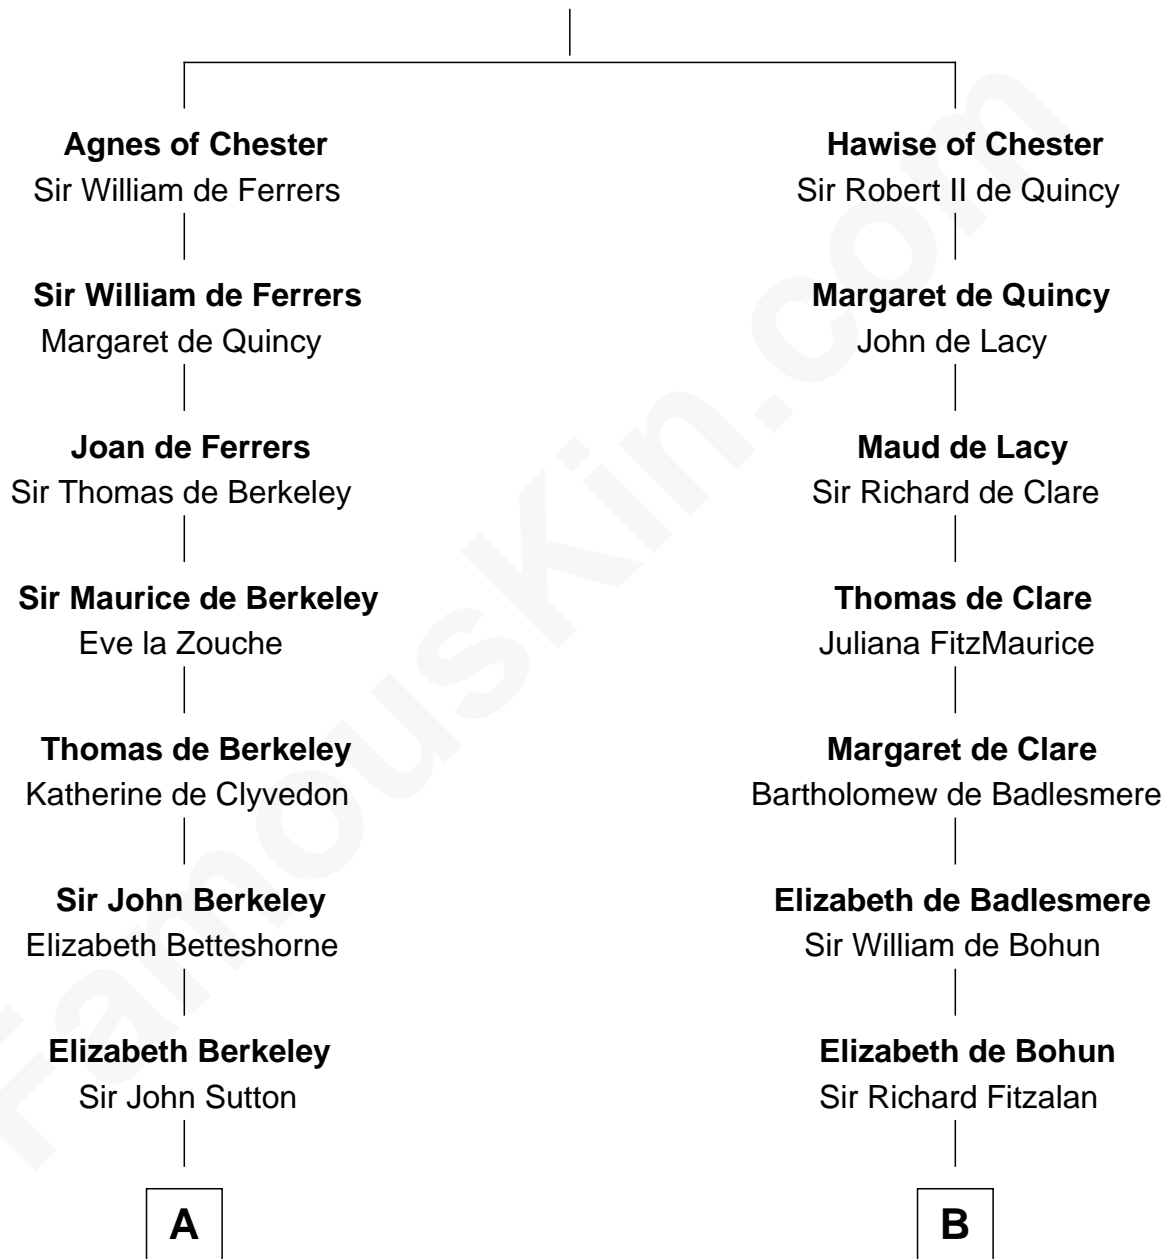

FamousKin.com
Relationship Chart of
Oliver Wendell Holmes, Jr.
U.S. Supreme Court Justice

19th cousin 1 time removed of

James Madison
4th U.S. President

Bertrade de Montfort
 Hugh de Kevelioc

C

Oliver Wendell

Mary Jackson

Sarah Wendell

Rev. Abiel Holmes

Oliver Wendell Holmes

Amelia Lee Jackson

Oliver Wendell Holmes, Jr.

U.S. Supreme Court Justice

D

Francis Conway

Rebecca Catlett

Eleanor Rose Conway

James Madison

James Madison

4th U.S. President

FamousKin.com