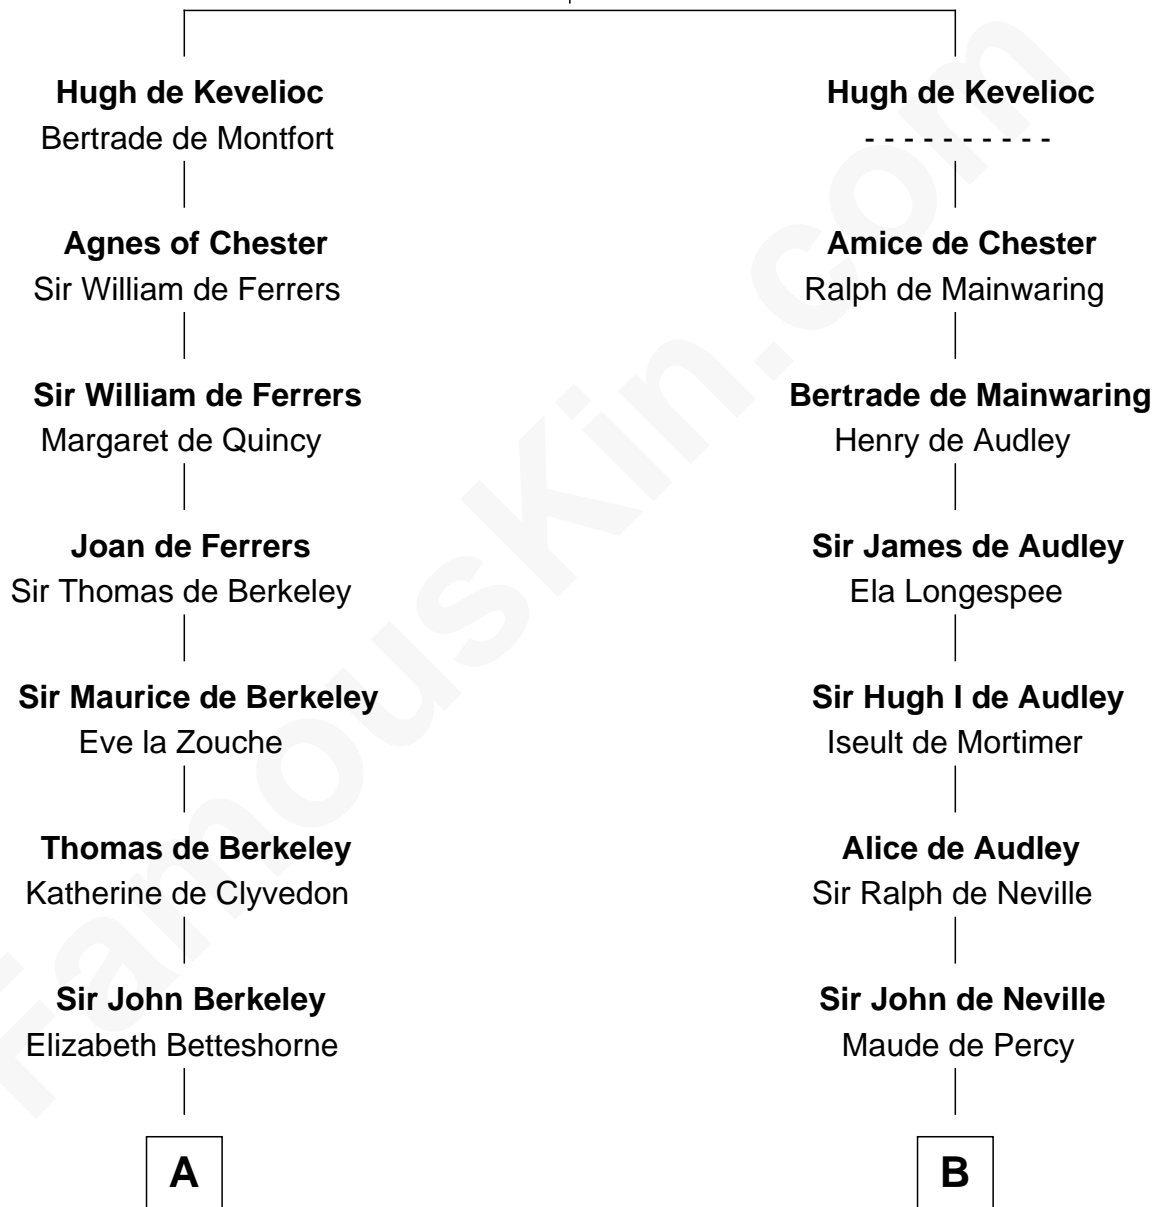

FamousKin.com
Relationship Chart of
Oliver Wendell Holmes, Jr.
U.S. Supreme Court Justice

19th cousin 2 times removed of

James Madison
4th U.S. President

Sir Ranulf de Gernons
 Maud of Gloucester

C

Sarah Oliver
Jacob Wendell

Oliver Wendell
Mary Jackson

Sarah Wendell
Rev. Abiel Holmes

Oliver Wendell Holmes
Amelia Lee Jackson

Oliver Wendell Holmes, Jr.
U.S. Supreme Court Justice

D

Rebecca Catlett
Francis Conway

Eleanor Rose Conway
James Madison

James Madison
4th U.S. President

FamousKin.com