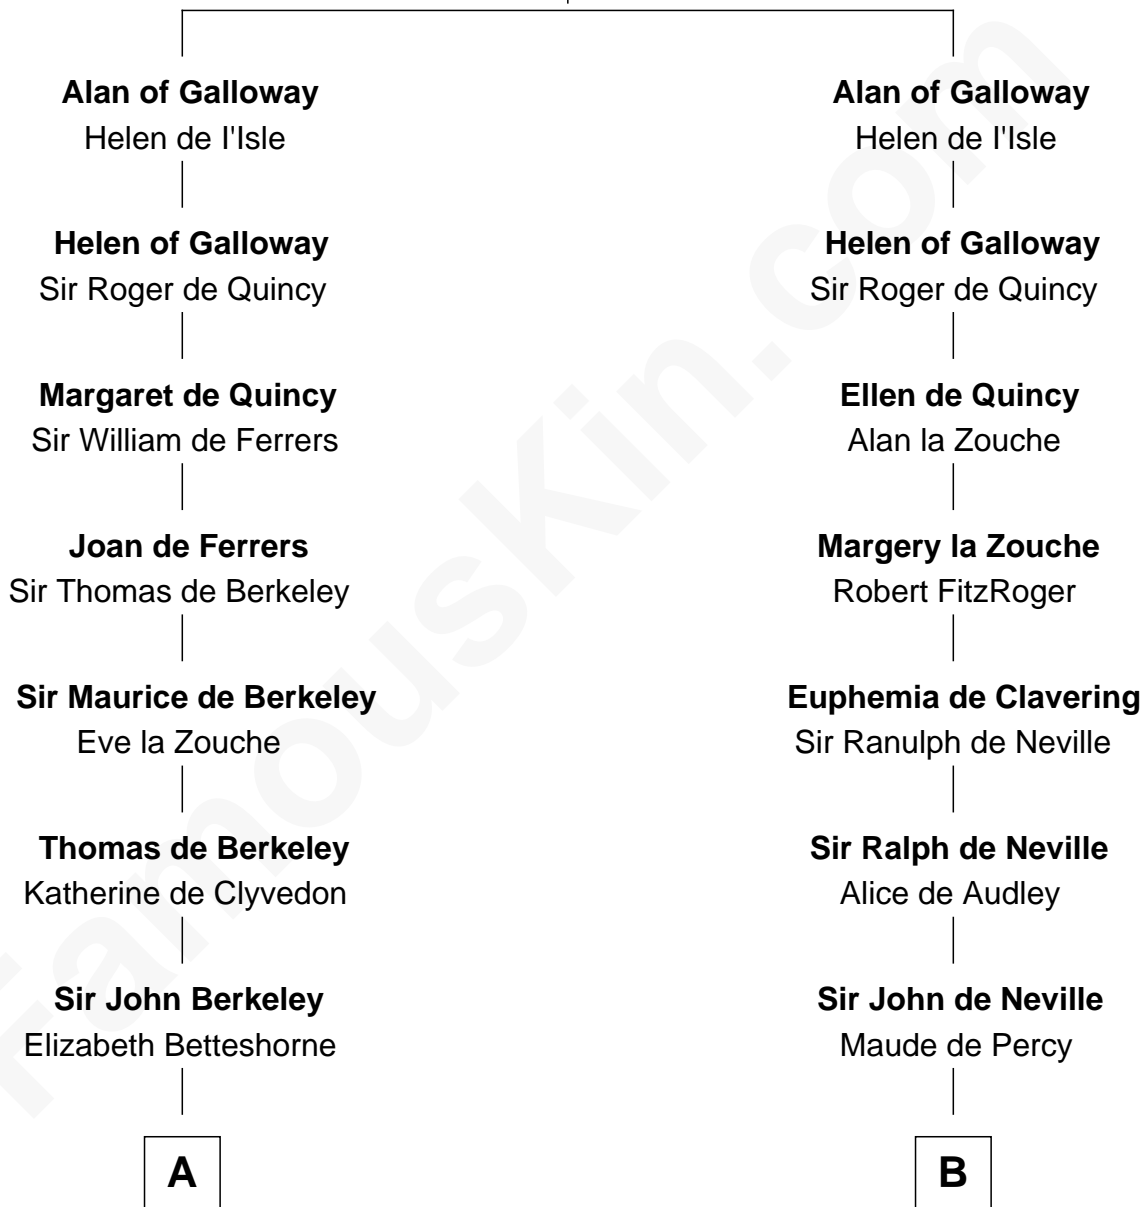

FamousKin.com
Relationship Chart of
Oliver Wendell Holmes, Jr.
U.S. Supreme Court Justice

19th cousin 2 times removed of

James Madison
4th U.S. President

Roland of Galloway
 Helena de Morville

C

Sarah Oliver
Jacob Wendell

Oliver Wendell
Mary Jackson

Sarah Wendell
Rev. Abiel Holmes

Oliver Wendell Holmes
Amelia Lee Jackson

Oliver Wendell Holmes, Jr.
U.S. Supreme Court Justice

D

Rebecca Catlett
Francis Conway

Eleanor Rose Conway
James Madison

James Madison
4th U.S. President

FamousKin.com