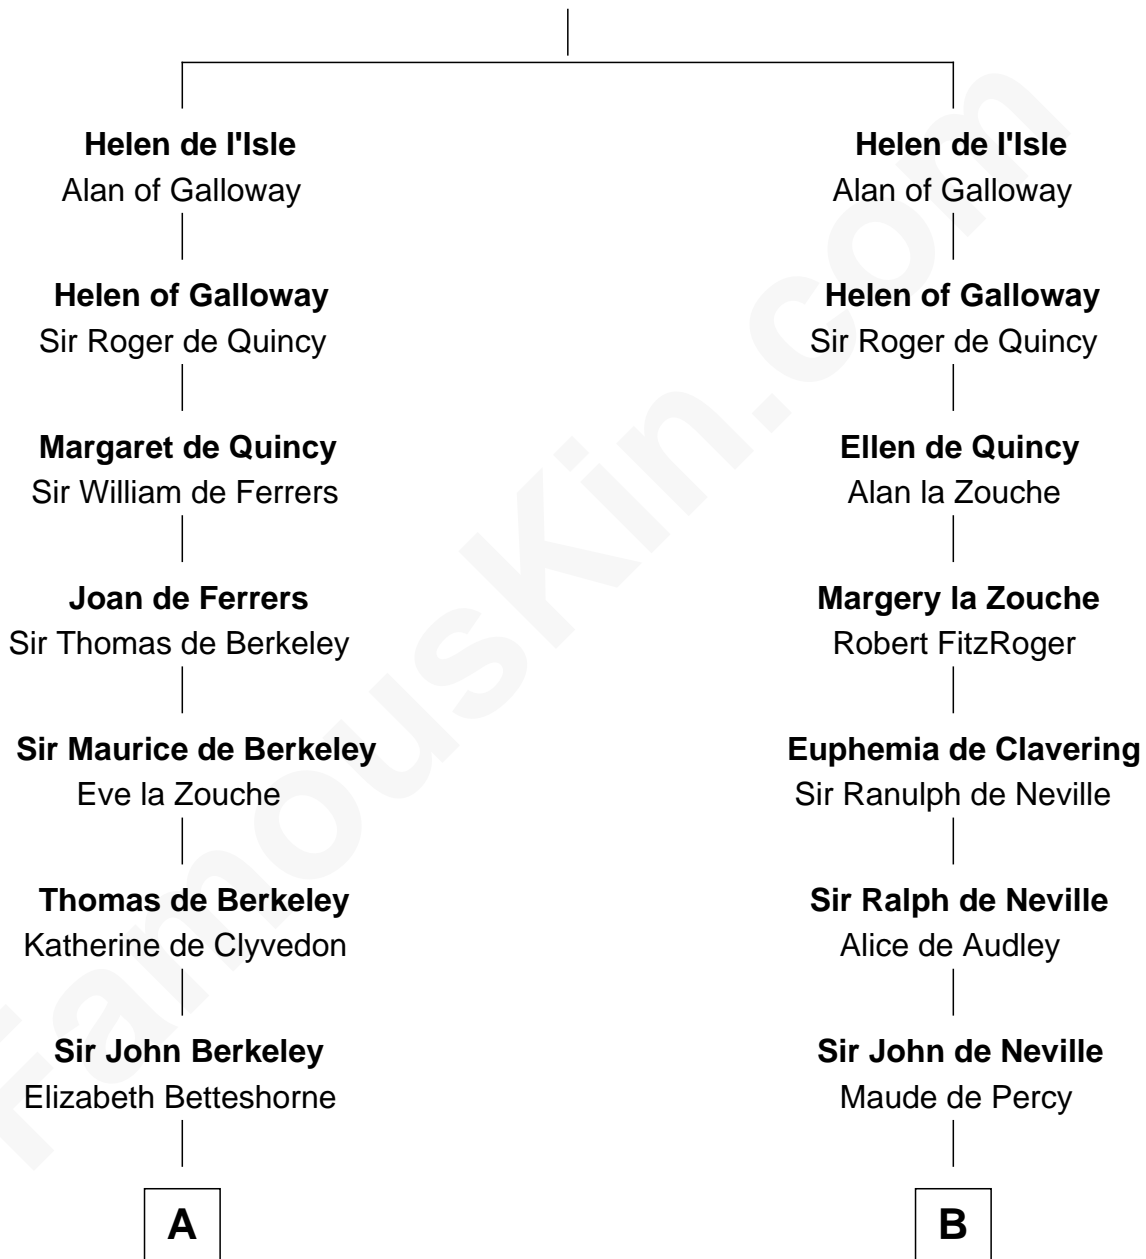

FamousKin.com
Relationship Chart of
Oliver Wendell Holmes, Jr.
U.S. Supreme Court Justice

19th cousin 2 times removed of

James Madison
4th U.S. President

Reginald de l'Isle
 Fonia of Moray

C

Sarah Oliver
Jacob Wendell

Oliver Wendell
Mary Jackson

Sarah Wendell
Rev. Abiel Holmes

Oliver Wendell Holmes
Amelia Lee Jackson

Oliver Wendell Holmes, Jr.
U.S. Supreme Court Justice

D

Rebecca Catlett
Francis Conway

Eleanor Rose Conway
James Madison

James Madison
4th U.S. President

FamousKin.com