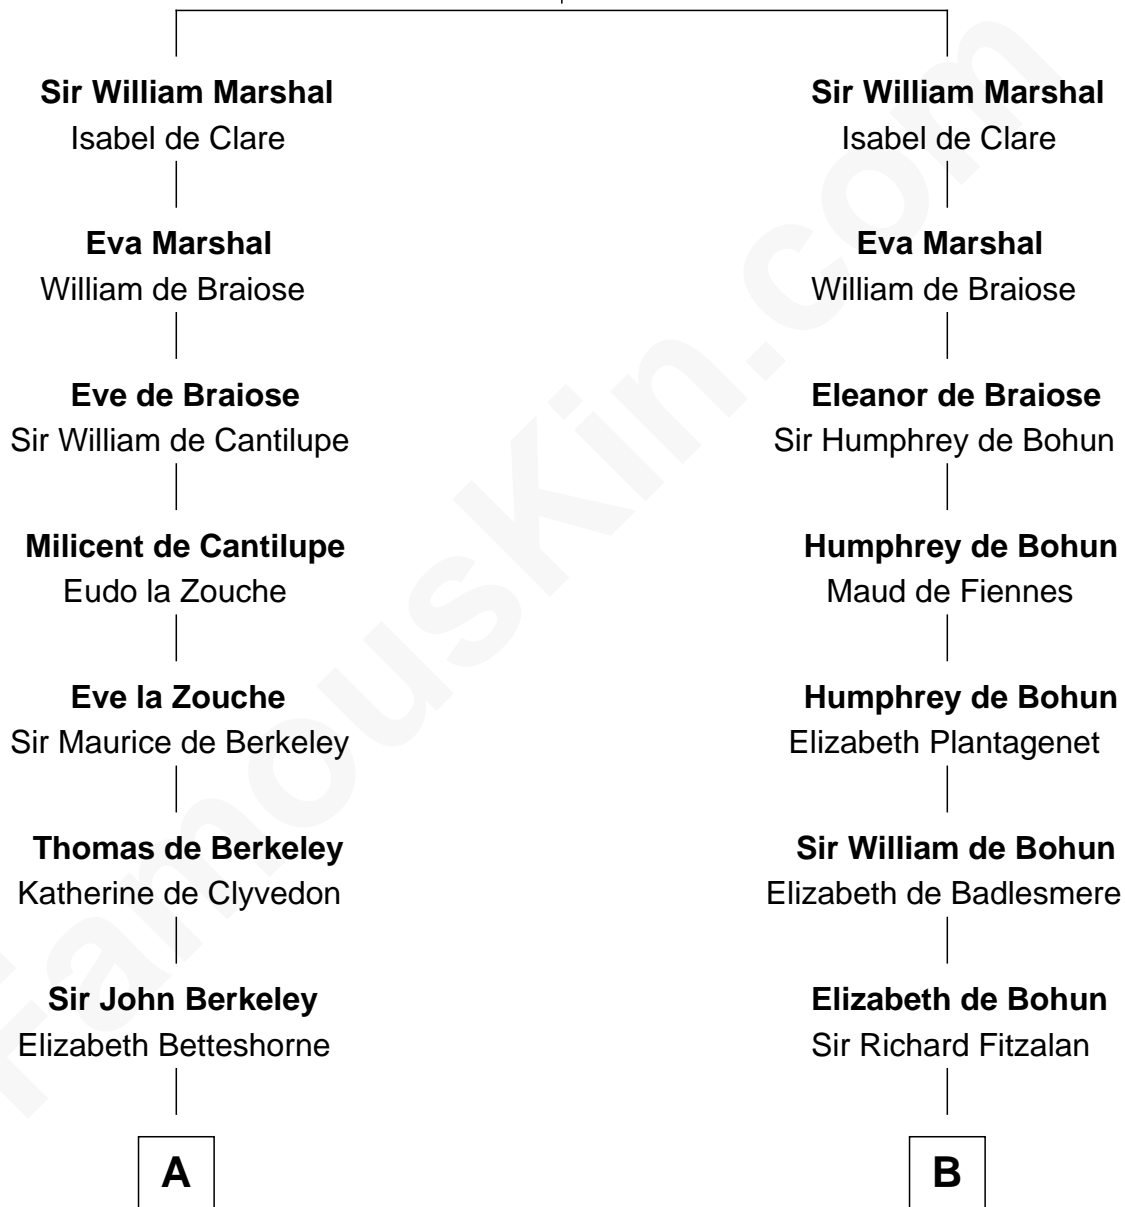

FamousKin.com
Relationship Chart of
Oliver Wendell Holmes, Jr.
U.S. Supreme Court Justice

19th cousin 2 times removed of

James Madison
4th U.S. President

John FitzGilbert
 Sybilla of Salisbury

C

Sarah Oliver
Jacob Wendell

Oliver Wendell
Mary Jackson

Sarah Wendell
Rev. Abiel Holmes

Oliver Wendell Holmes
Amelia Lee Jackson

Oliver Wendell Holmes, Jr.
U.S. Supreme Court Justice

D

Francis Conway
Rebecca Catlett

Eleanor Rose Conway
James Madison

James Madison
4th U.S. President

FamousKin.com