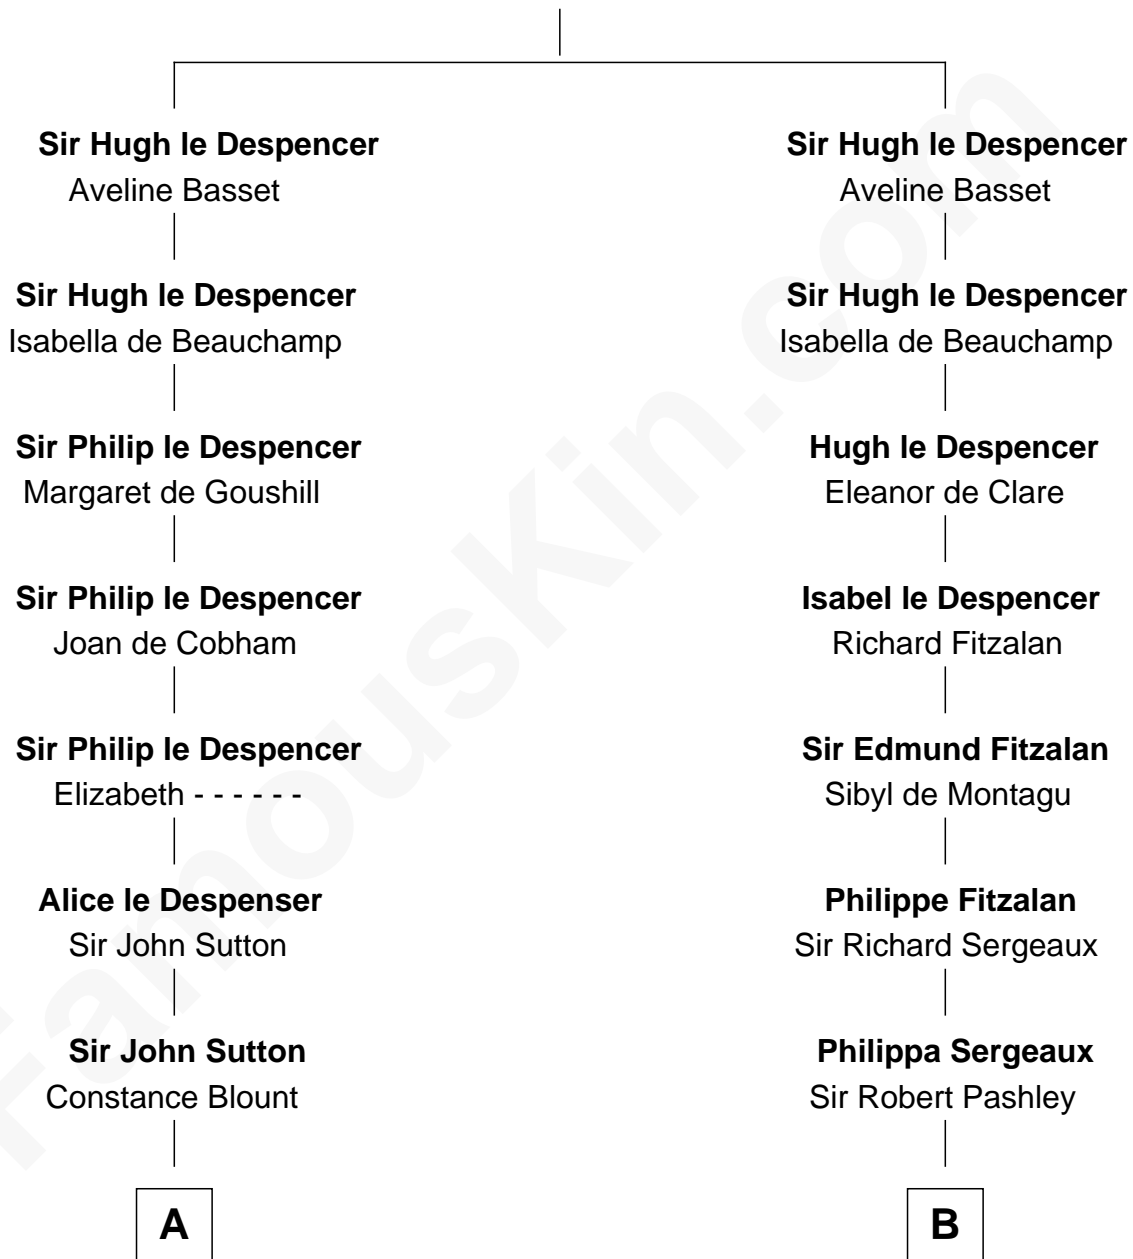

FamousKin.com
Relationship Chart of
Oliver Wendell Holmes, Jr.
U.S. Supreme Court Justice

19th cousin 2 times removed of

James Madison
4th U.S. President

Sir Hugh le Despencer

C

Sarah Oliver
Jacob Wendell

Oliver Wendell
Mary Jackson

Sarah Wendell
Rev. Abiel Holmes

Oliver Wendell Holmes
Amelia Lee Jackson

Oliver Wendell Holmes, Jr.
U.S. Supreme Court Justice

D

Ambrose Madison
Frances Taylor

James Madison
Eleanor Rose Conway

James Madison
4th U.S. President