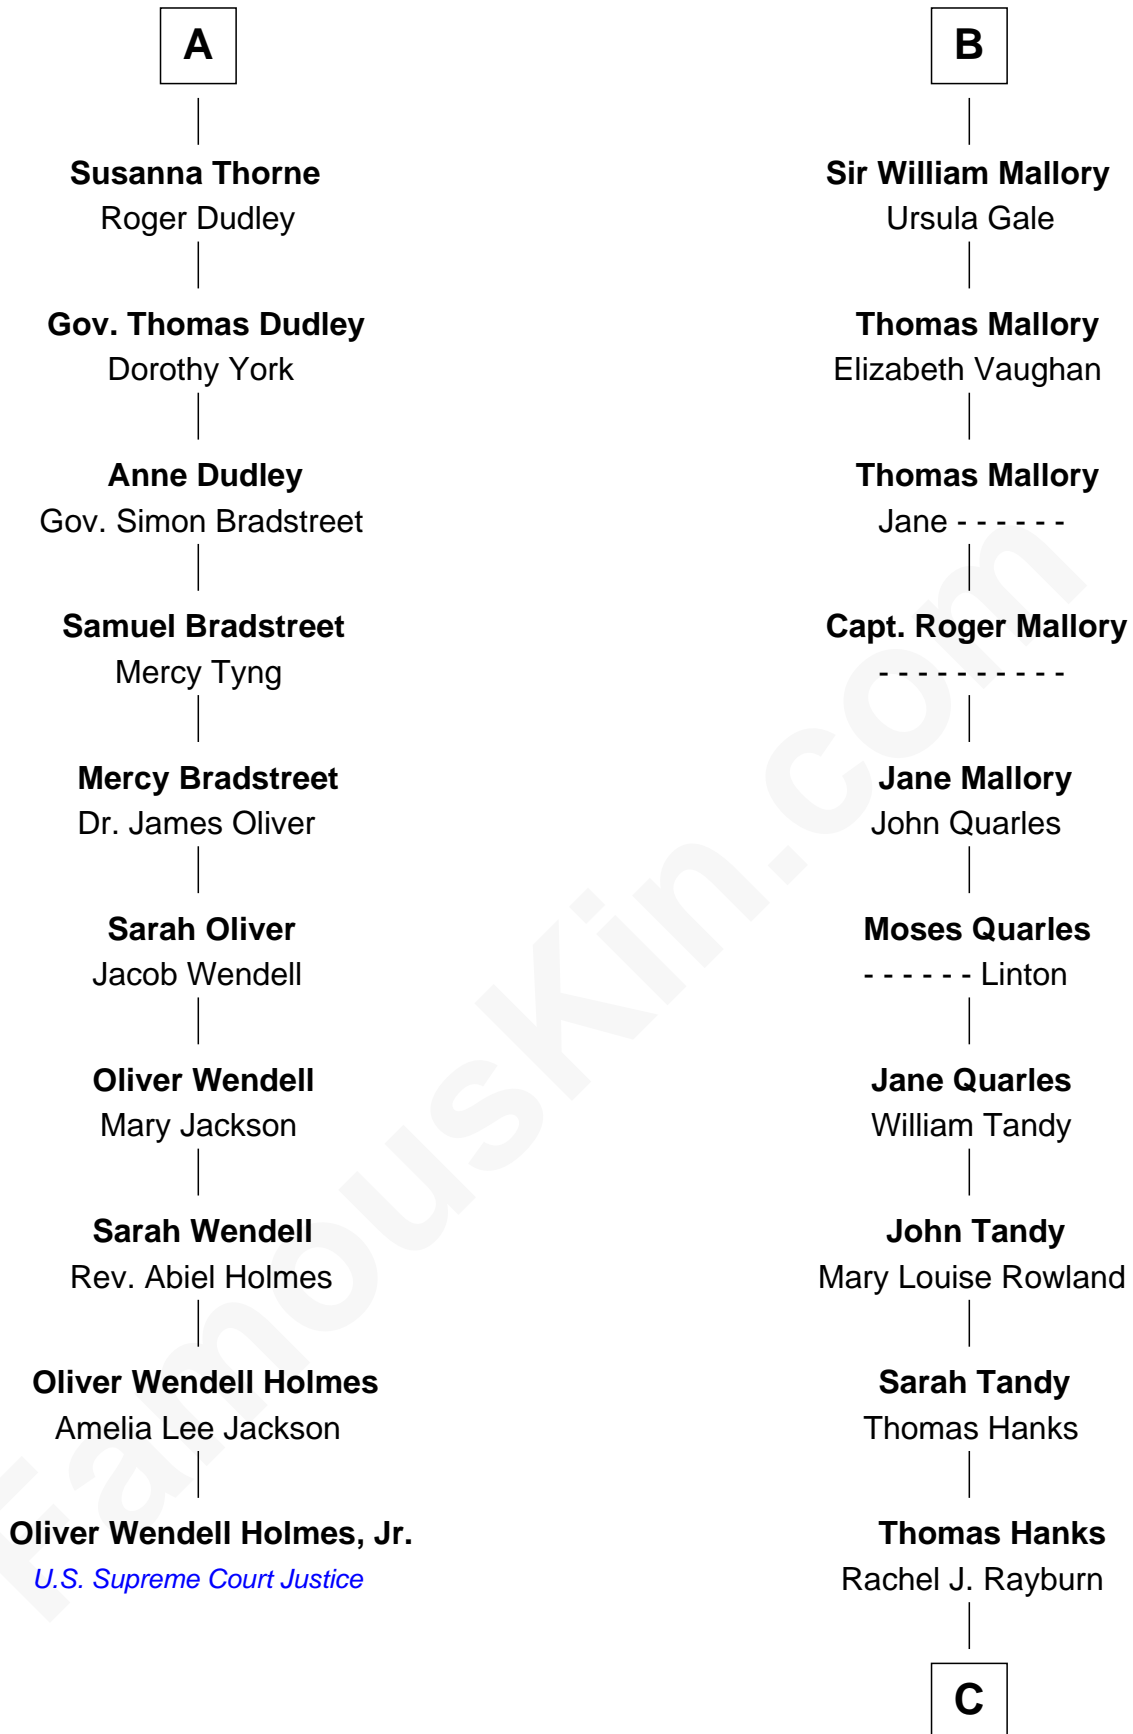

FamousKin.com
Relationship Chart of
Oliver Wendell Holmes, Jr.
U.S. Supreme Court Justice

16th cousin 4 times removed of

Tom Hanks
Movie Actor

Sir John Grey
 Avice Marmion

C

Daniel Boone Hanks
Mary Catherine Mefford

Ernest Buel Hanks
Gladys Hilda Ball

Amos Mefford Hanks
Janet Marylyn Frager

Tom Hanks
Movie Actor

FamousKin.com