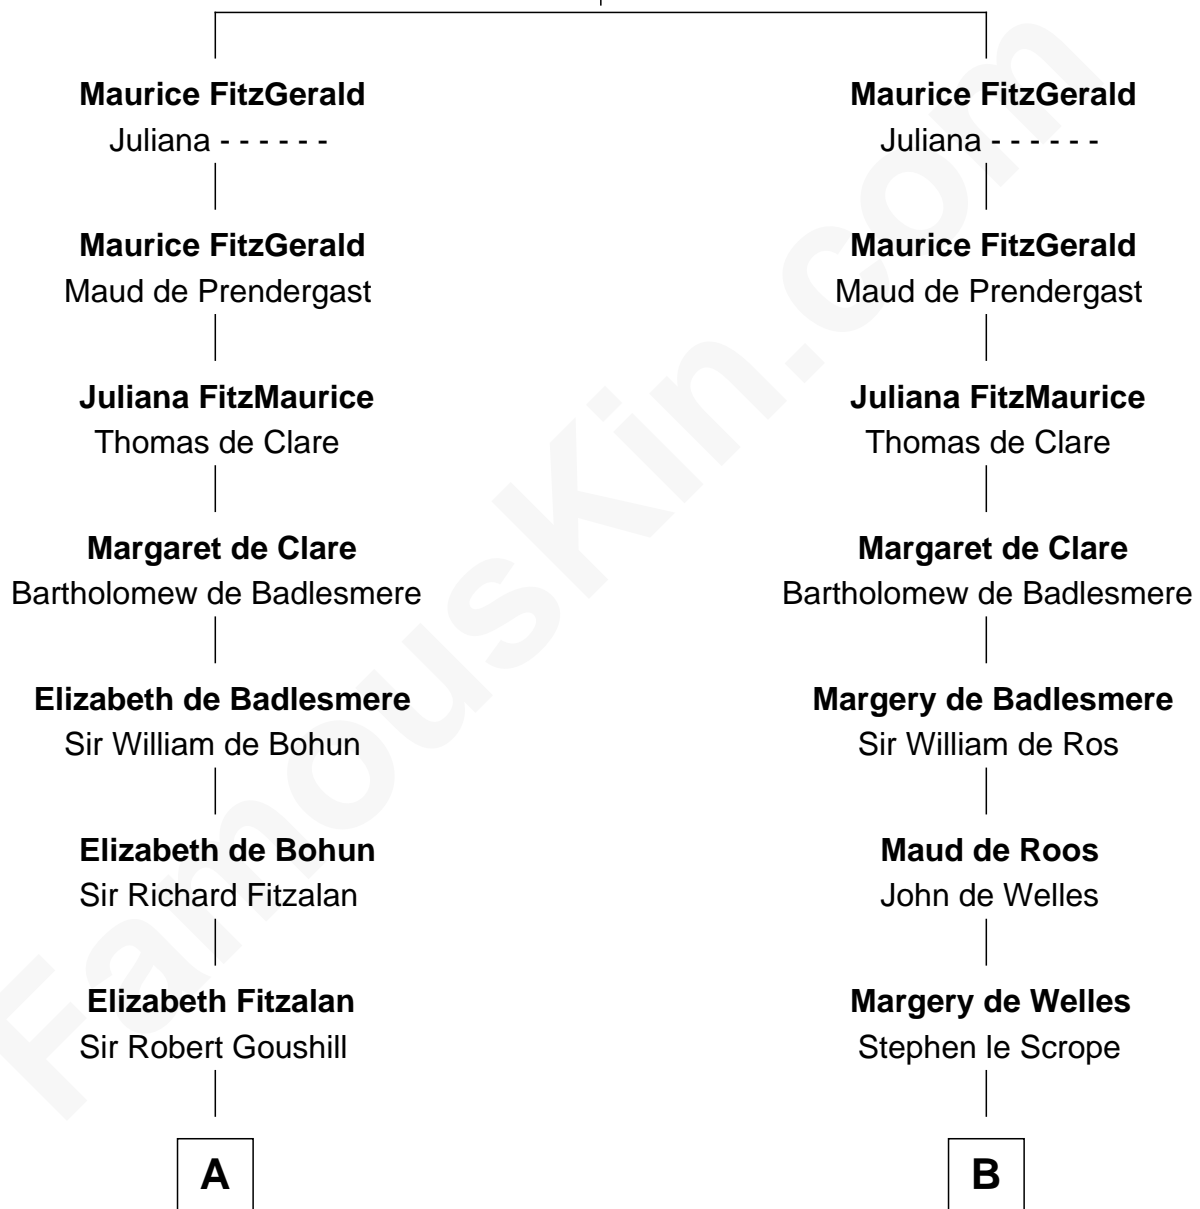

**FamousKin.com**  
**Relationship Chart of**  
**Oliver Wendell Holmes, Jr.**  
*U.S. Supreme Court Justice*

21st cousin of

**Helen Keller**  
*Author and Activist*

**Gerald FitzMaurice**  
 Eve de Bermingham

**C**

**Sarah Oliver**  
Jacob Wendell

**Oliver Wendell**  
Mary Jackson

**Sarah Wendell**  
Rev. Abiel Holmes

**Oliver Wendell Holmes**  
Amelia Lee Jackson

**Oliver Wendell Holmes, Jr.**  
*U.S. Supreme Court Justice*

**D**

**Col. Bernard Moore**  
Anne Catherine Spotswood

**Col. Alexander Spotswood Moore**  
Elizabeth Aylett

**Mary Fairfax Moore**  
David Keller

**Arthur Henley Keller**  
Kate Adams

**Helen Keller**  
*Author and Activist*