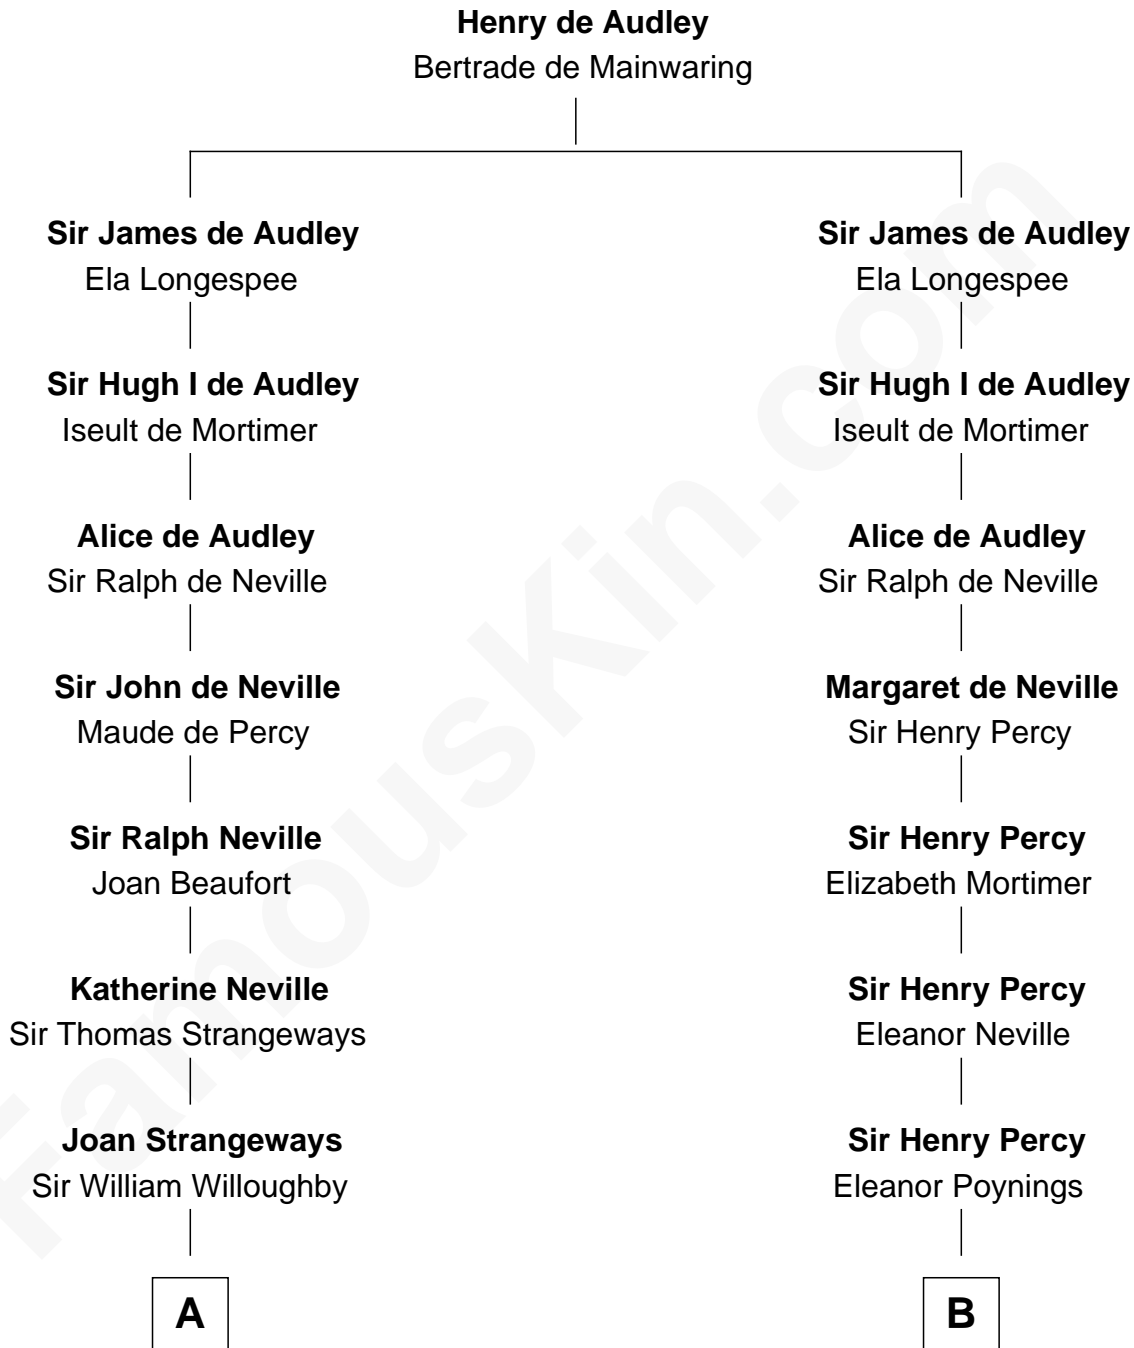

**FamousKin.com**  
**Relationship Chart of**  
**Oliver Wendell Holmes, Jr.**  
*U.S. Supreme Court Justice*

**19th cousin 2 times removed of**  
**Leverett Saltonstall**  
*55th Governor of Massachusetts*

**C**

**Sarah Wendell**  
Rev. Abiel Holmes

**Oliver Wendell Holmes**  
Amelia Lee Jackson

**Oliver Wendell Holmes, Jr.**  
*U.S. Supreme Court Justice*

**D**

**Dr. Nathaniel Saltonstall**  
Anna White

**Leverett Saltonstall**  
Mary Elizabeth Sanders

**Leverett Saltonstall**  
Rose Smith Lee

**Richard Middlecott Saltonstall**  
Eleanor Brooks

**Leverett Saltonstall**  
*55th Governor of Massachusetts*