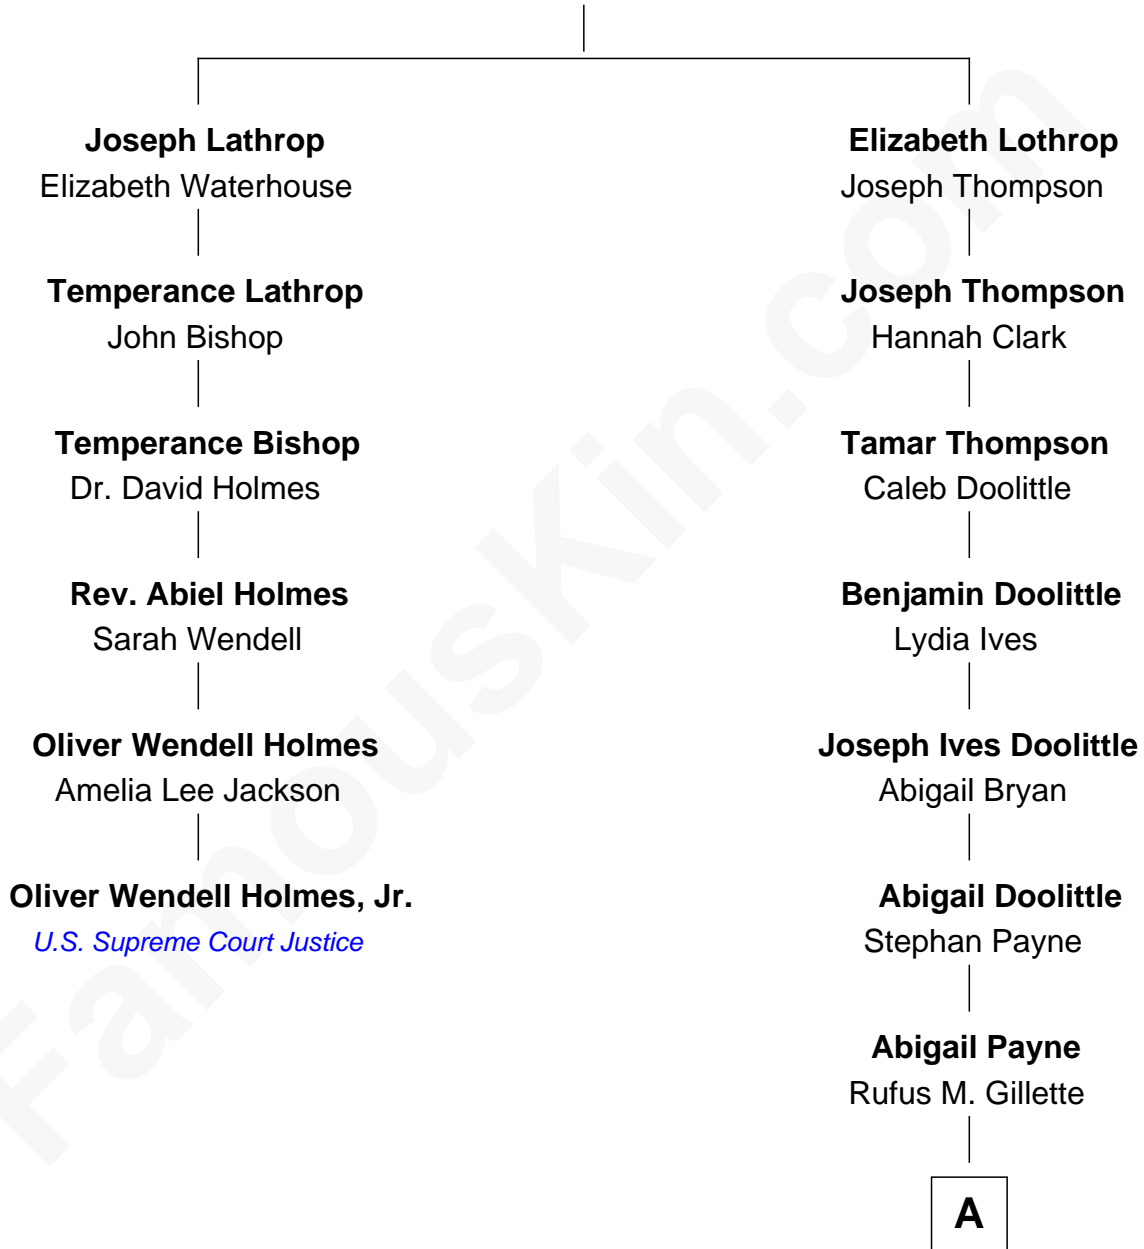

FamousKin.com
Relationship Chart of
Oliver Wendell Holmes, Jr.
U.S. Supreme Court Justice

5th cousin 5 times removed of

Treat Williams
TV & Movie Actor

Samuel Lothrop
 Elizabeth Scudder

A

—
Mary Abigail Gillette
George Willey Andrew

—
Treat Payne Andrew
Eleanor Barnum

—
Marian Andrew
Richard Norman Williams

—
Treat Williams
TV & Movie Actor