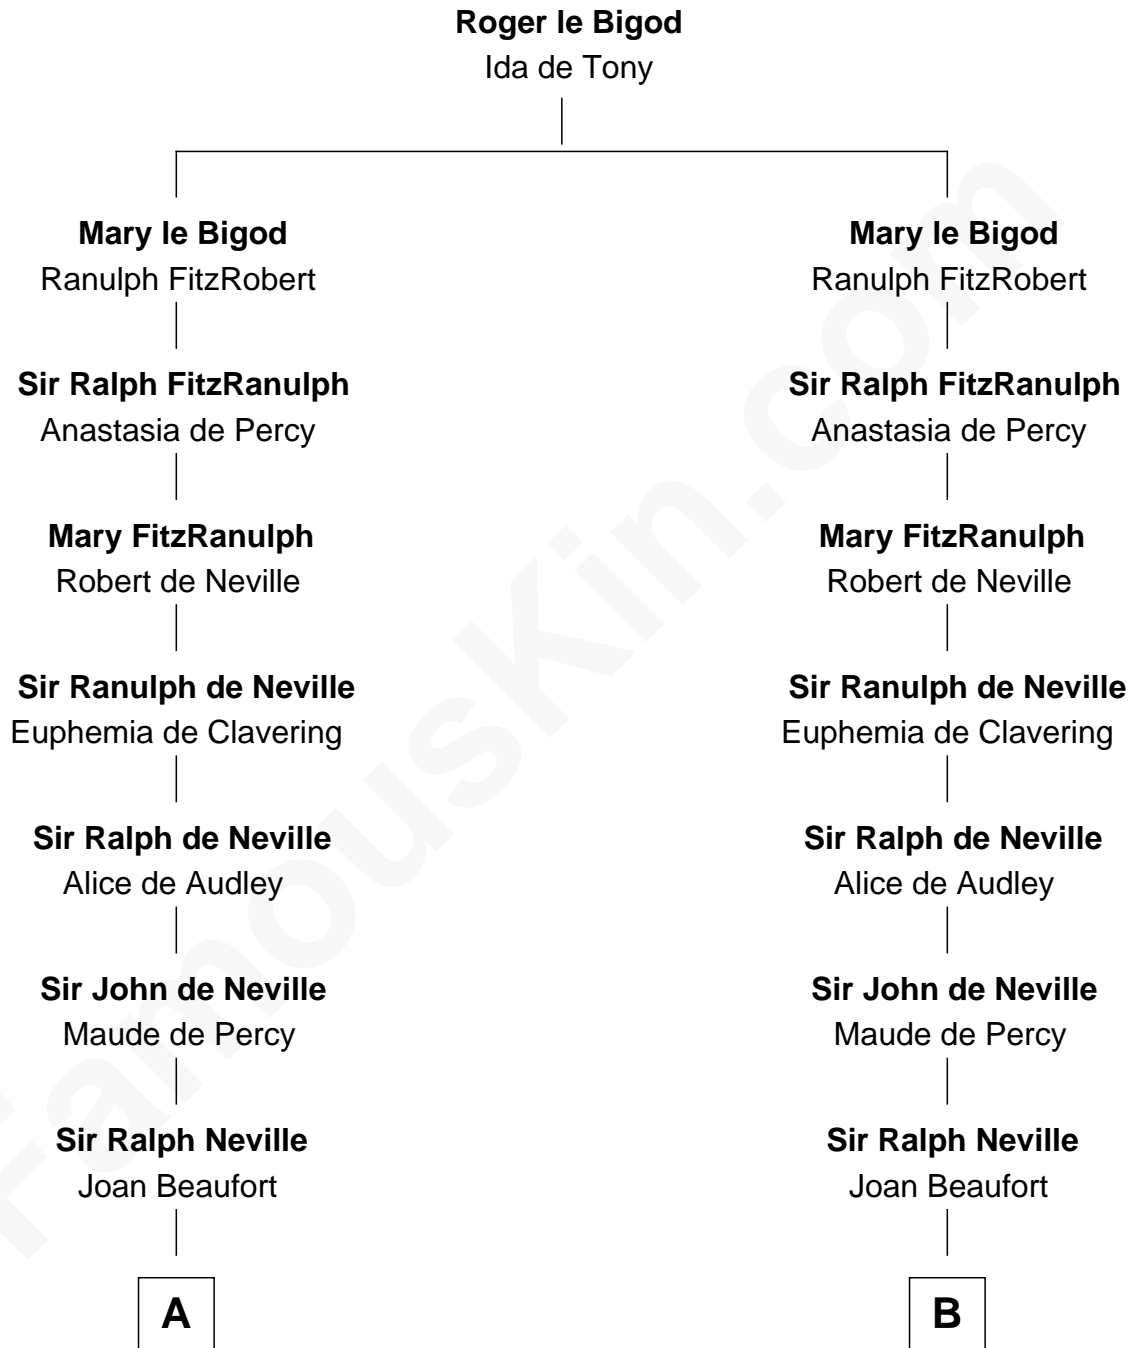

**FamousKin.com**  
**Relationship Chart of**  
**Oliver Wendell Holmes, Jr.**  
*U.S. Supreme Court Justice*

**20th cousin 1 time removed of**  
**Lewis Carroll**  
*Author of Alice in Wonderland*

**C**

**Sarah Oliver**  
Jacob Wendell

**Oliver Wendell**  
Mary Jackson

**Sarah Wendell**  
Rev. Abiel Holmes

**Oliver Wendell Holmes**  
Amelia Lee Jackson

**Oliver Wendell Holmes, Jr.**  
*U.S. Supreme Court Justice*