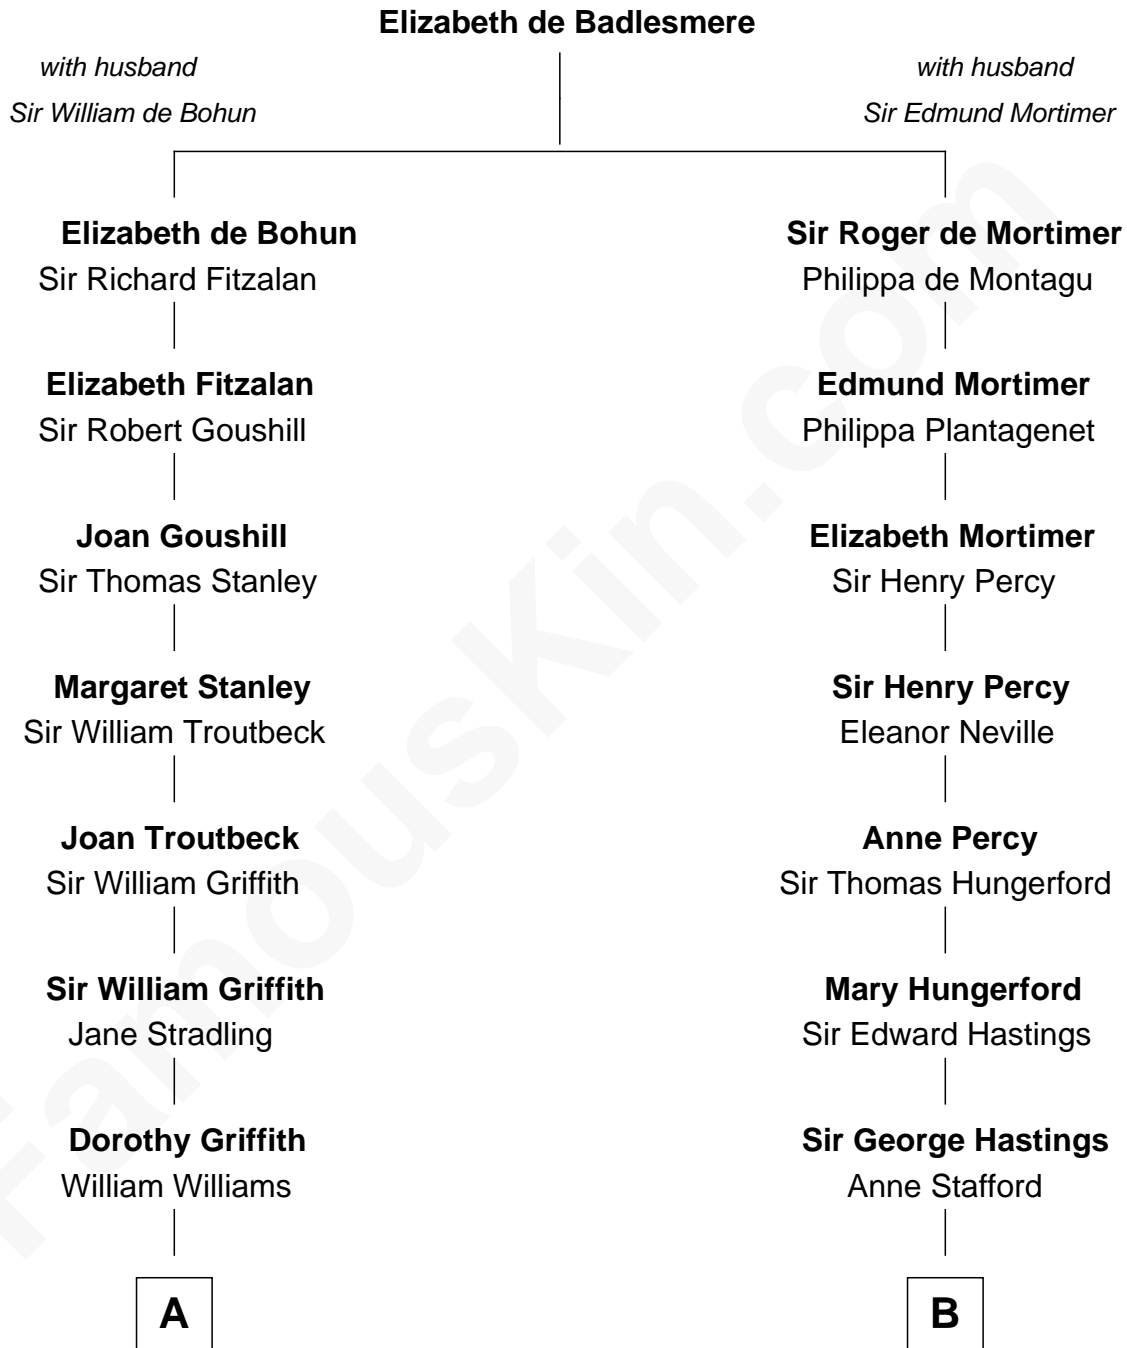

**FamousKin.com**  
**Relationship Chart of**  
**Oliver Wendell Holmes, Jr.**  
*U.S. Supreme Court Justice*

16th cousin 2 times removed of

**E. M. Forster**  
*English Novelist*

**C**

**Edward Morgan Llewellyn Forster**

Alice Clara Whichelo

**E. M. Forster**

*English Novelist*

FamousKin.com