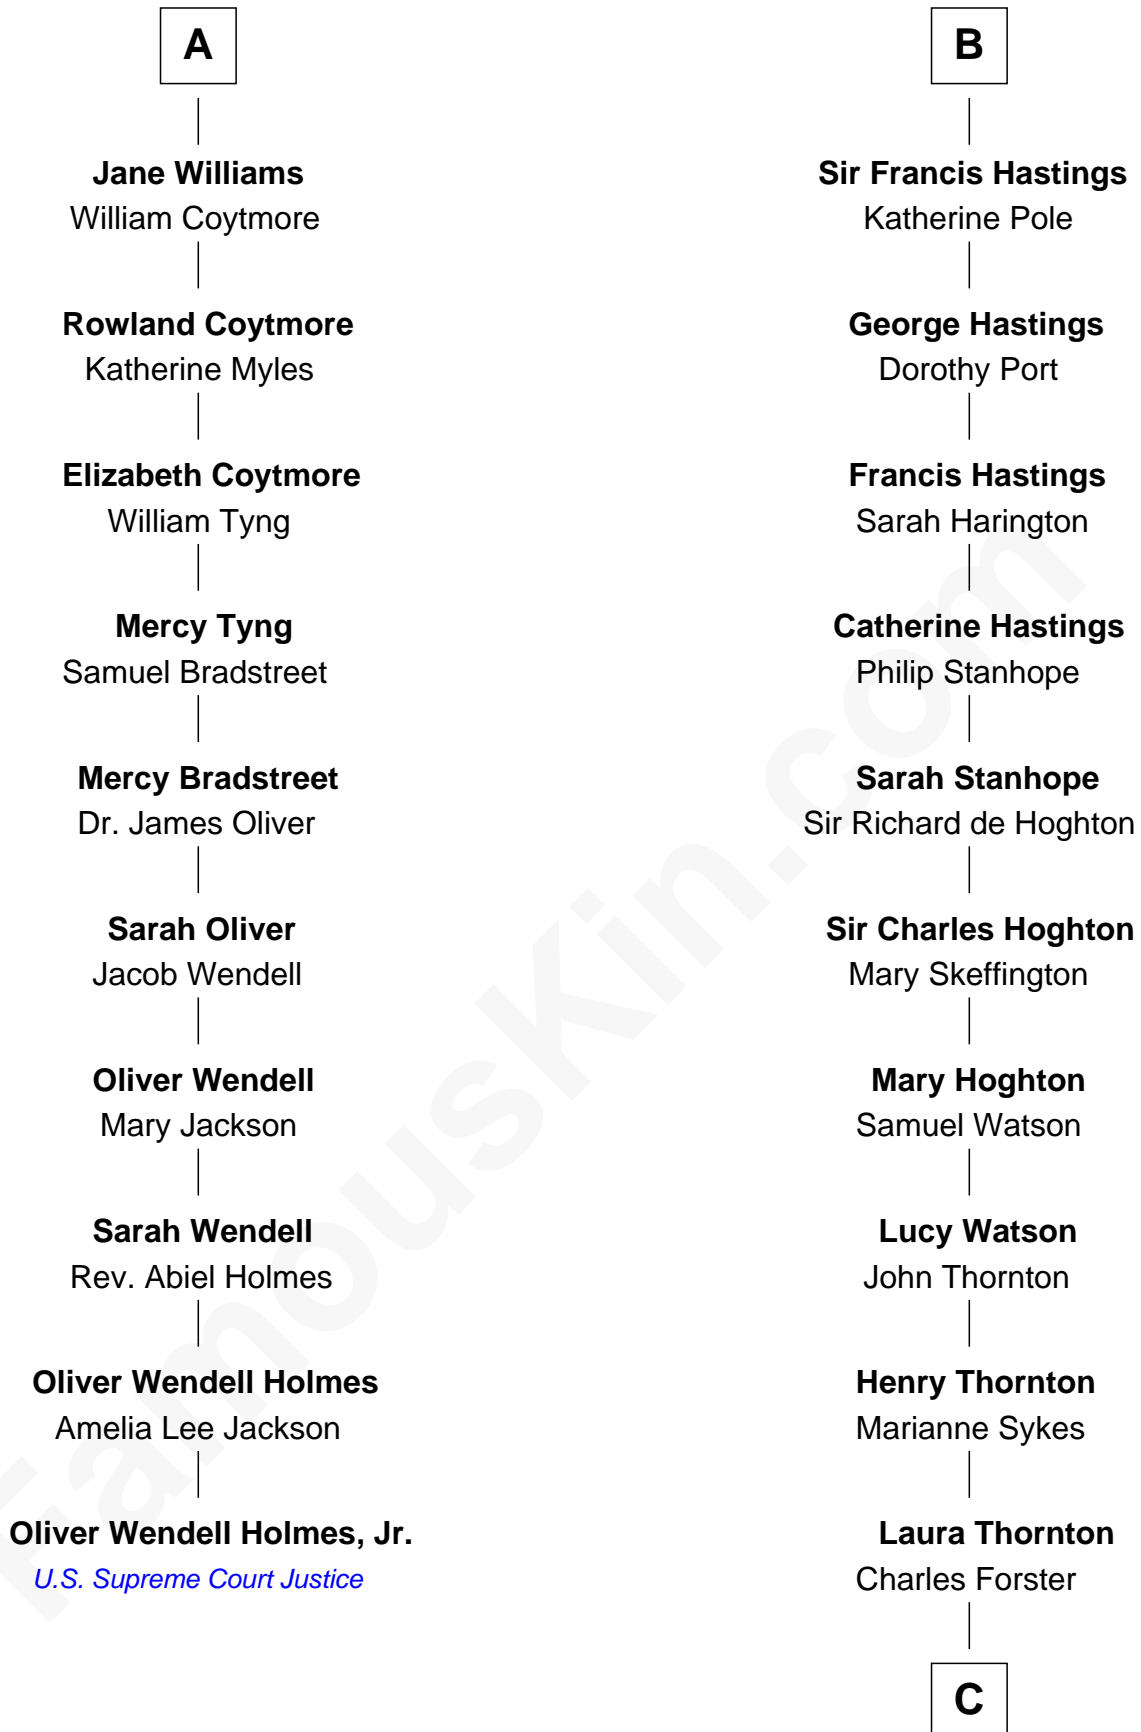

**FamousKin.com**  
**Relationship Chart of**  
**Oliver Wendell Holmes, Jr.**  
*U.S. Supreme Court Justice*

16th cousin 2 times removed of

**E. M. Forster**  
*English Novelist*

**C**

**Edward Morgan Llewellyn Forster**

Alice Clara Whichelo

**E. M. Forster**

*English Novelist*

FamousKin.com