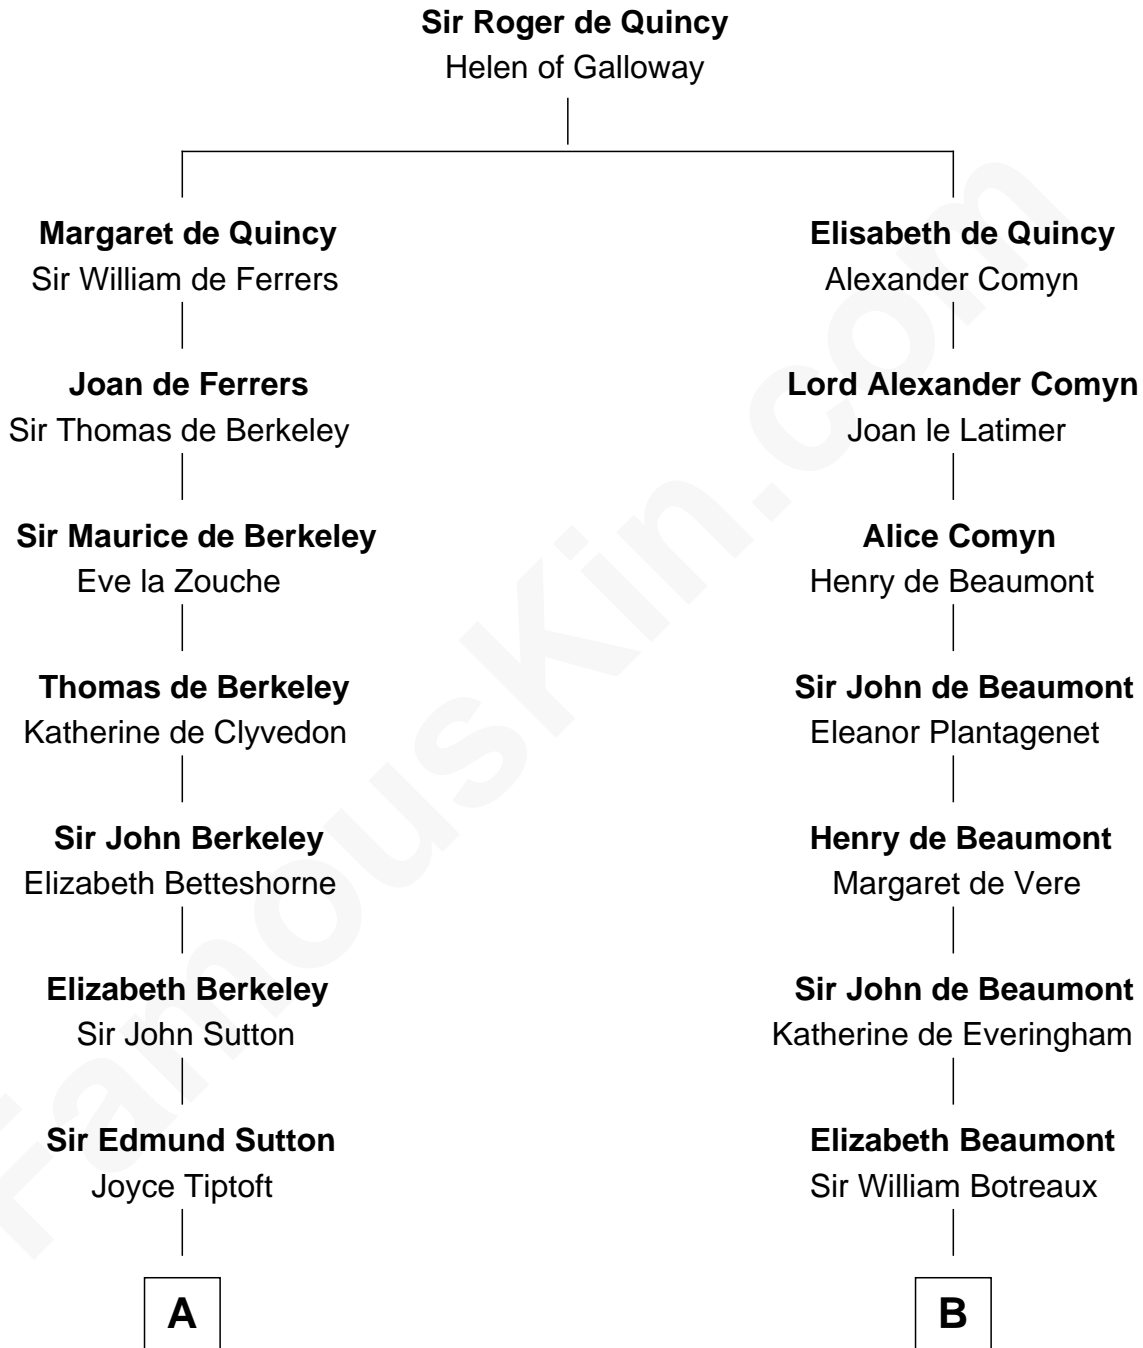

FamousKin.com
Relationship Chart of
Oliver Wendell Holmes, Jr.
U.S. Supreme Court Justice

19th cousin 2 times removed of

Guillermo Billinghurst
31st President of Peru

C

Sarah Wendell
Rev. Abiel Holmes

Oliver Wendell Holmes
Amelia Lee Jackson

Oliver Wendell Holmes, Jr.
U.S. Supreme Court Justice

D

Lettice Woodroffe
William Billinghurst

Rev. William Billinghurst
Catharine Bellas

Robert Billinghurst
Maria Francisca Agrelo

Guillermo Eugenio Billinghurst
Belisaria Angulo