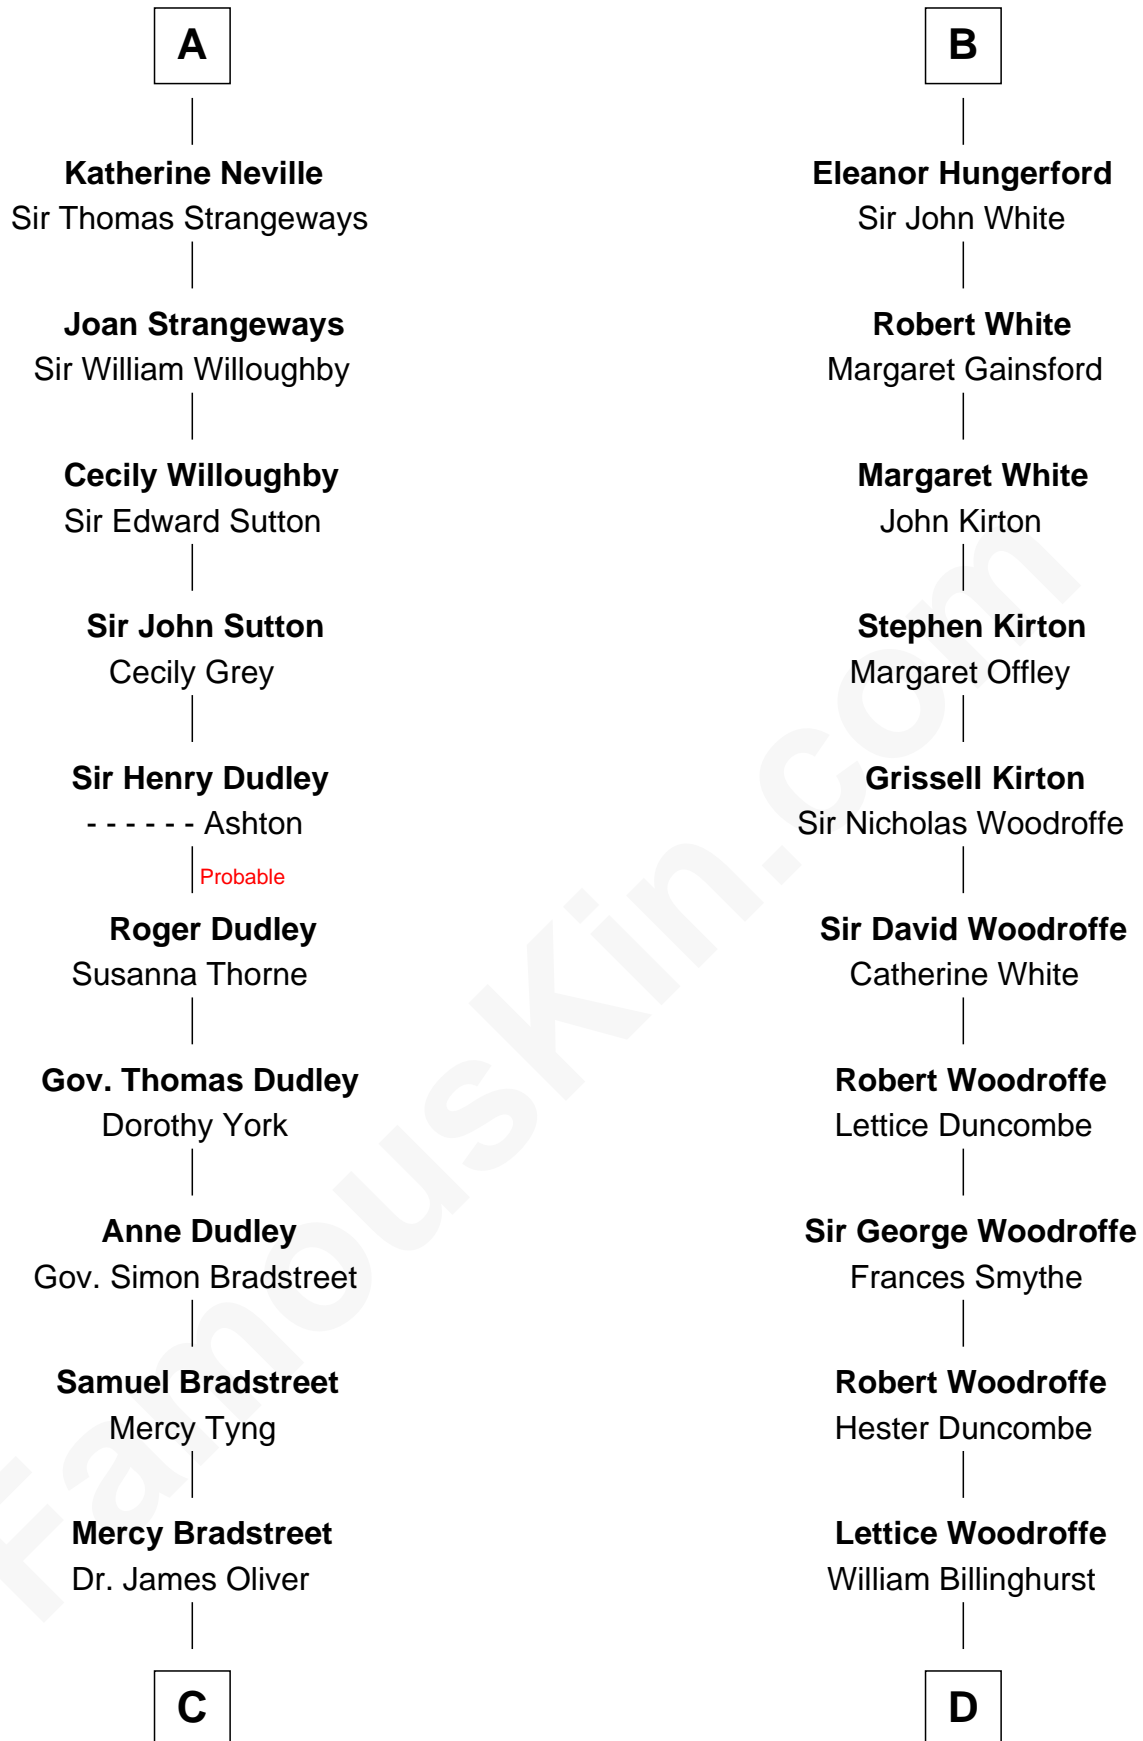

**FamousKin.com**  
**Relationship Chart of**  
**Oliver Wendell Holmes, Jr.**  
*U.S. Supreme Court Justice*

20th cousin 1 time removed of  
**Guillermo Billinghurst**  
*31st President of Peru*

**C**

**Sarah Oliver**  
Jacob Wendell

**Oliver Wendell**  
Mary Jackson

**Sarah Wendell**  
Rev. Abiel Holmes

**Oliver Wendell Holmes**  
Amelia Lee Jackson

**Oliver Wendell Holmes, Jr.**  
*U.S. Supreme Court Justice*

**D**

**Rev. William Billinghurst**  
Catharine Bellas

**Robert Billinghurst**  
Maria Francisca Agrelo

**Guillermo Eugenio Billinghurst**  
Belisaria Angulo

**Guillermo Billinghurst**  
*31st President of Peru*