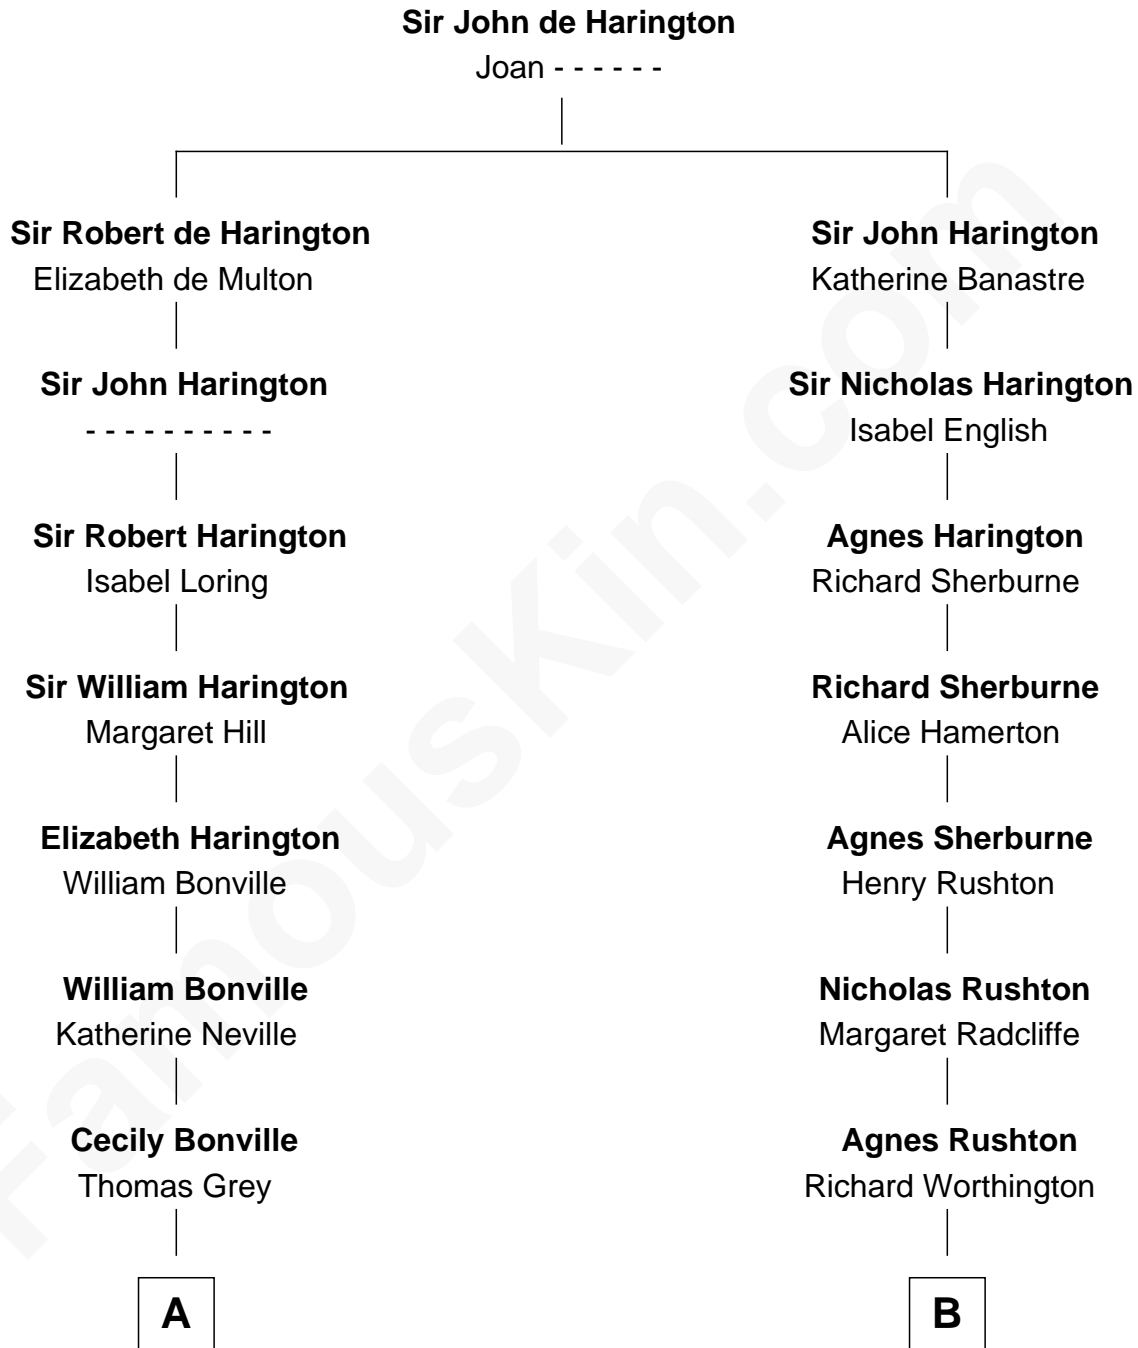

**FamousKin.com**  
**Relationship Chart of**  
**Oliver Wendell Holmes, Jr.**  
*U.S. Supreme Court Justice*

**18th cousin 1 time removed of**  
**Eugene Foss**  
*45th Governor of Massachusetts*

**C**

**Oliver Wendell Holmes**

Amelia Lee Jackson

**Oliver Wendell Holmes, Jr.**

*U.S. Supreme Court Justice*

**D**

**Amanda Bangs**

Samuel Bartlett Foss

**George Edmund Foss**

Marcia Cordelia Noble

**Eugene Foss**

*45th Governor of Massachusetts*

FamousKin.com