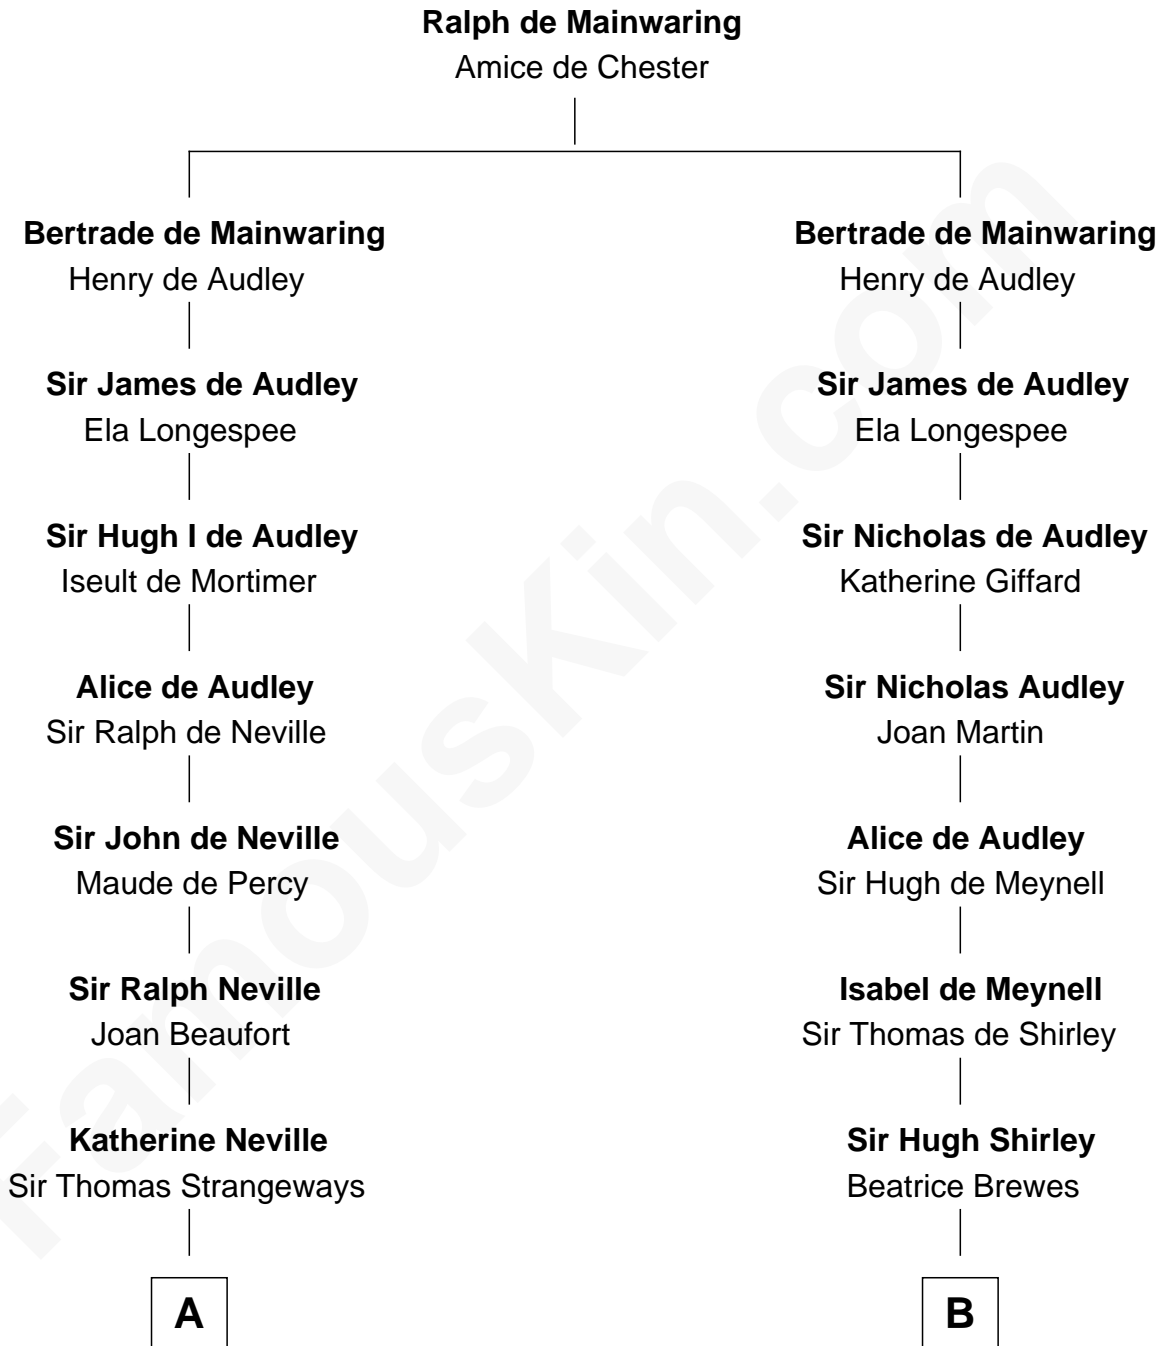

FamousKin.com
Relationship Chart of
Oliver Wendell Holmes, Jr.
U.S. Supreme Court Justice

20th cousin 1 time removed of
Eugene Foss
45th Governor of Massachusetts

C

Oliver Wendell

Mary Jackson

Sarah Wendell

Rev. Abiel Holmes

Oliver Wendell Holmes

Amelia Lee Jackson

Oliver Wendell Holmes, Jr.

U.S. Supreme Court Justice

D

Thankful Hawes

Col. Enoch Hallett

Susanna Hallett

Col. Heman Bangs

Amanda Bangs

Samuel Bartlett Foss

George Edmund Foss

Marcia Cordelia Noble

Eugene Foss

45th Governor of Massachusetts