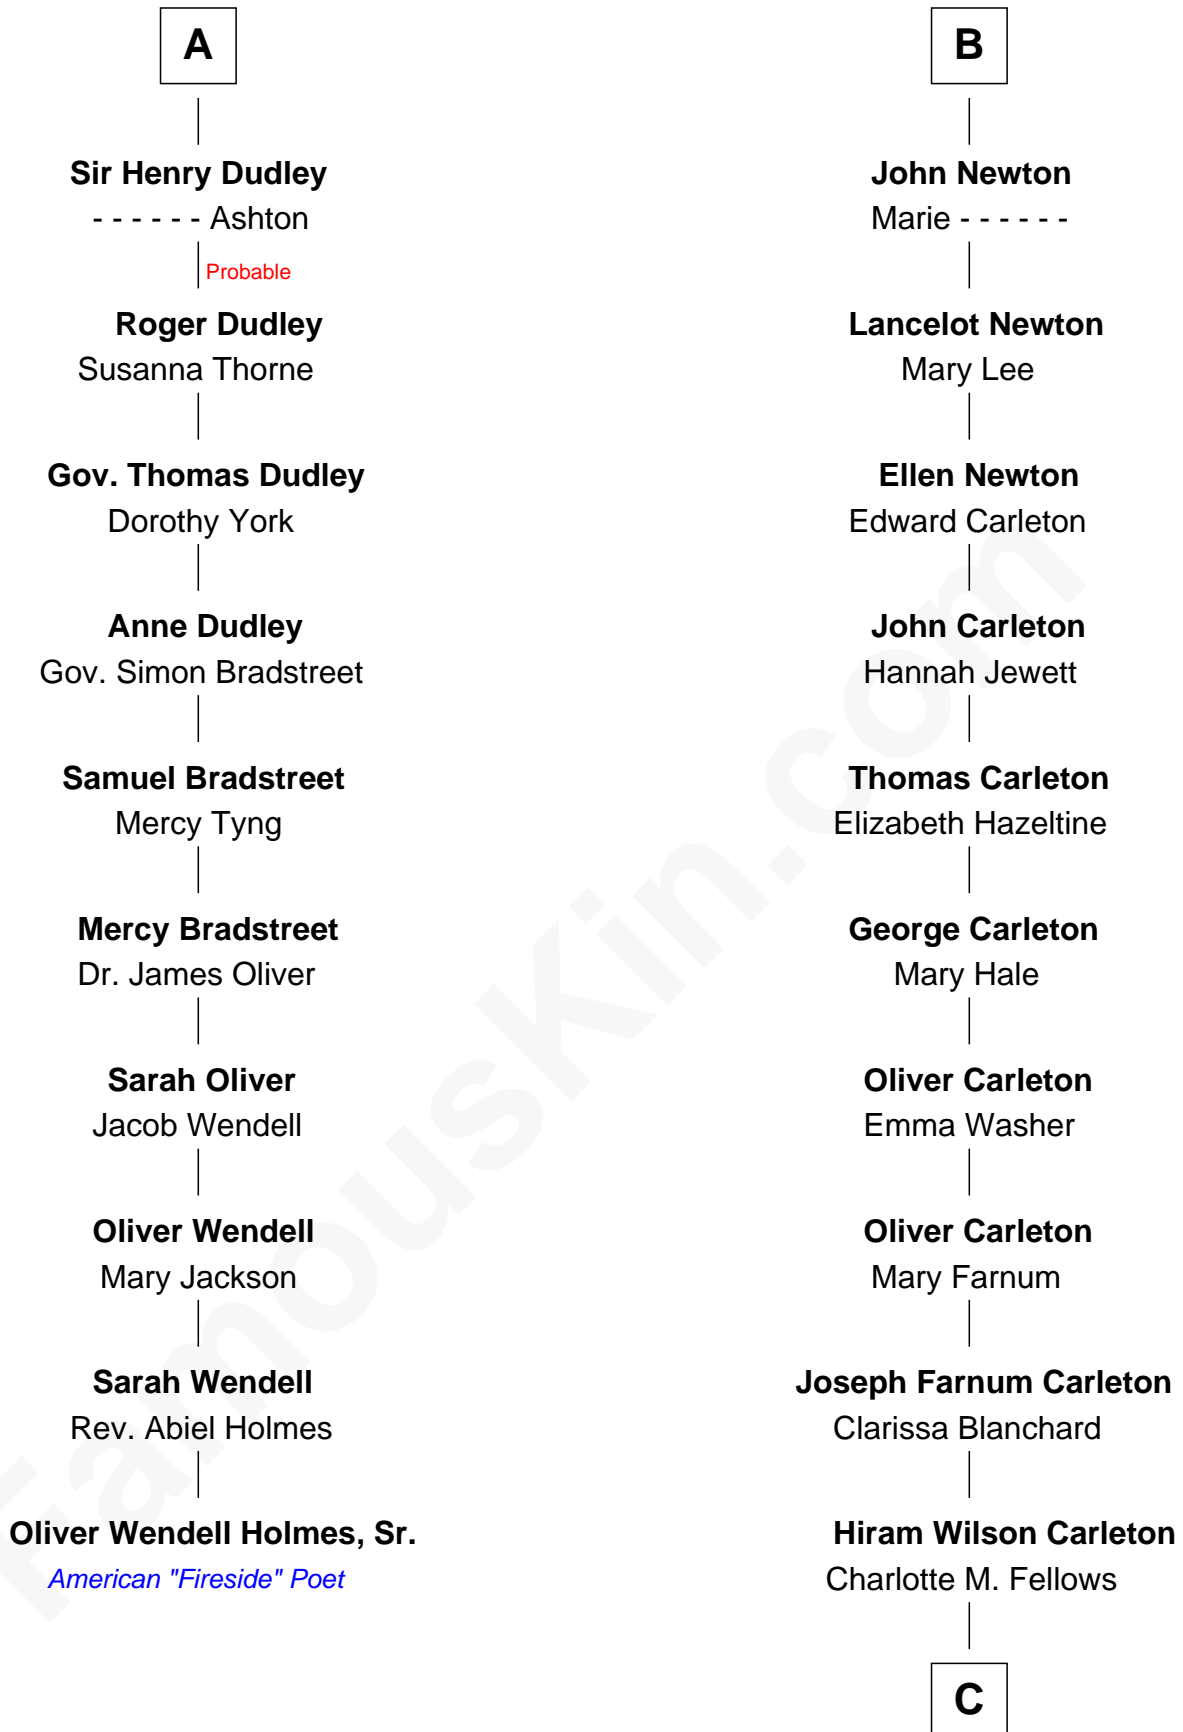

FamousKin.com
Relationship Chart of
Oliver Wendell Holmes, Sr.
American "Fireside" Poet

16th cousin 4 times removed of

Mickey Rourke
Movie Actor

Edmund Fitzalan
 Alice de Warenne

Richard Fitzalan
 Eleanor Plantagenet

Lora FitzHugh
 Sir John Constable

Joyce Tiptoft
 Sir Edmund Sutton

Isabel Constable
 Stephen de Thorpe

Sir Edward Sutton
 Cecily Willoughby

Margaret Thorpe
 John Newton

Sir John Sutton
 Cecily Grey

John Newton
 Margaret Grimston

A

B

C

Joseph Clinton Carleton

Maud Alice Fitts

Hazel May Carleton

Leonard Ernest Cameron

Annette Elizabeth Cameron