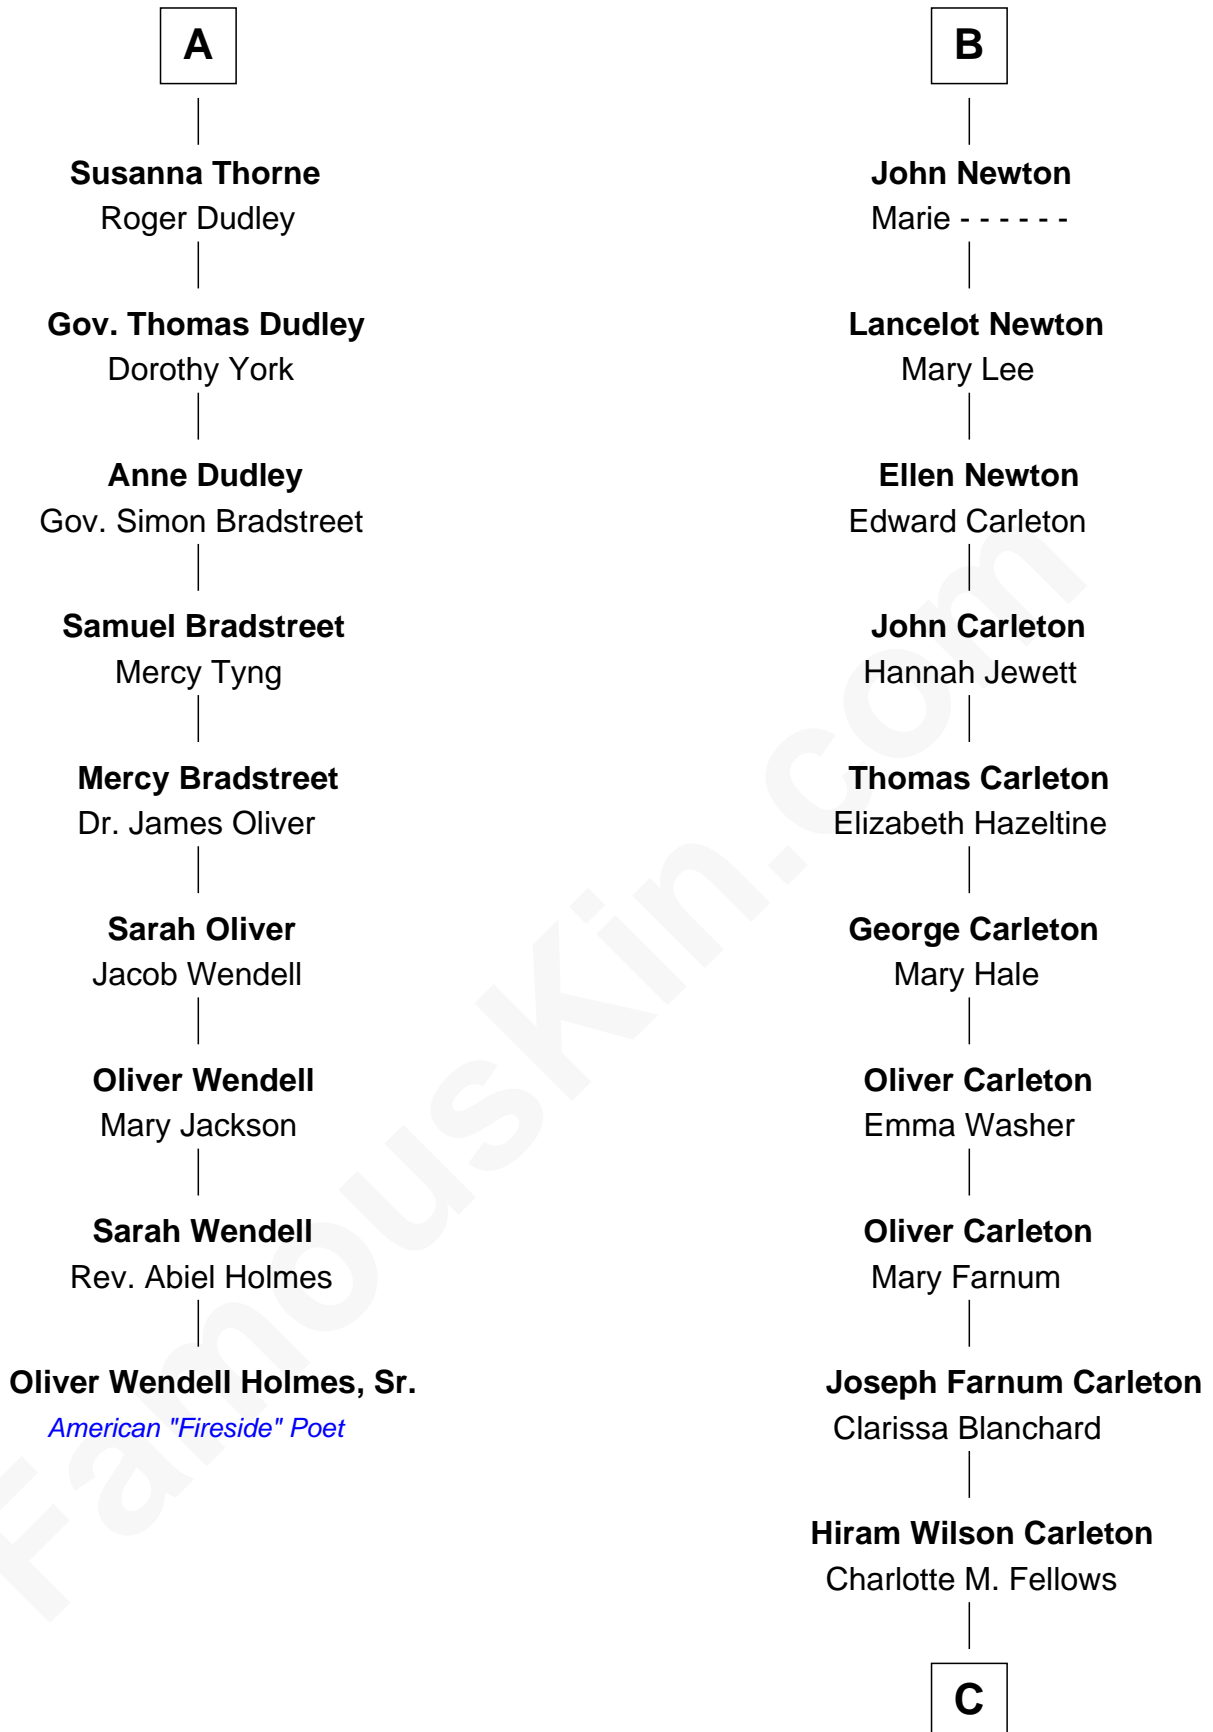

FamousKin.com
Relationship Chart of
Oliver Wendell Holmes, Sr.
American "Fireside" Poet

15th cousin 5 times removed of

Mickey Rourke
Movie Actor

C

Joseph Clinton Carleton

Maud Alice Fitts

Hazel May Carleton

Leonard Ernest Cameron

Annette Elizabeth Cameron

Philip Andrew Rourke

Mickey Rourke

Movie Actor