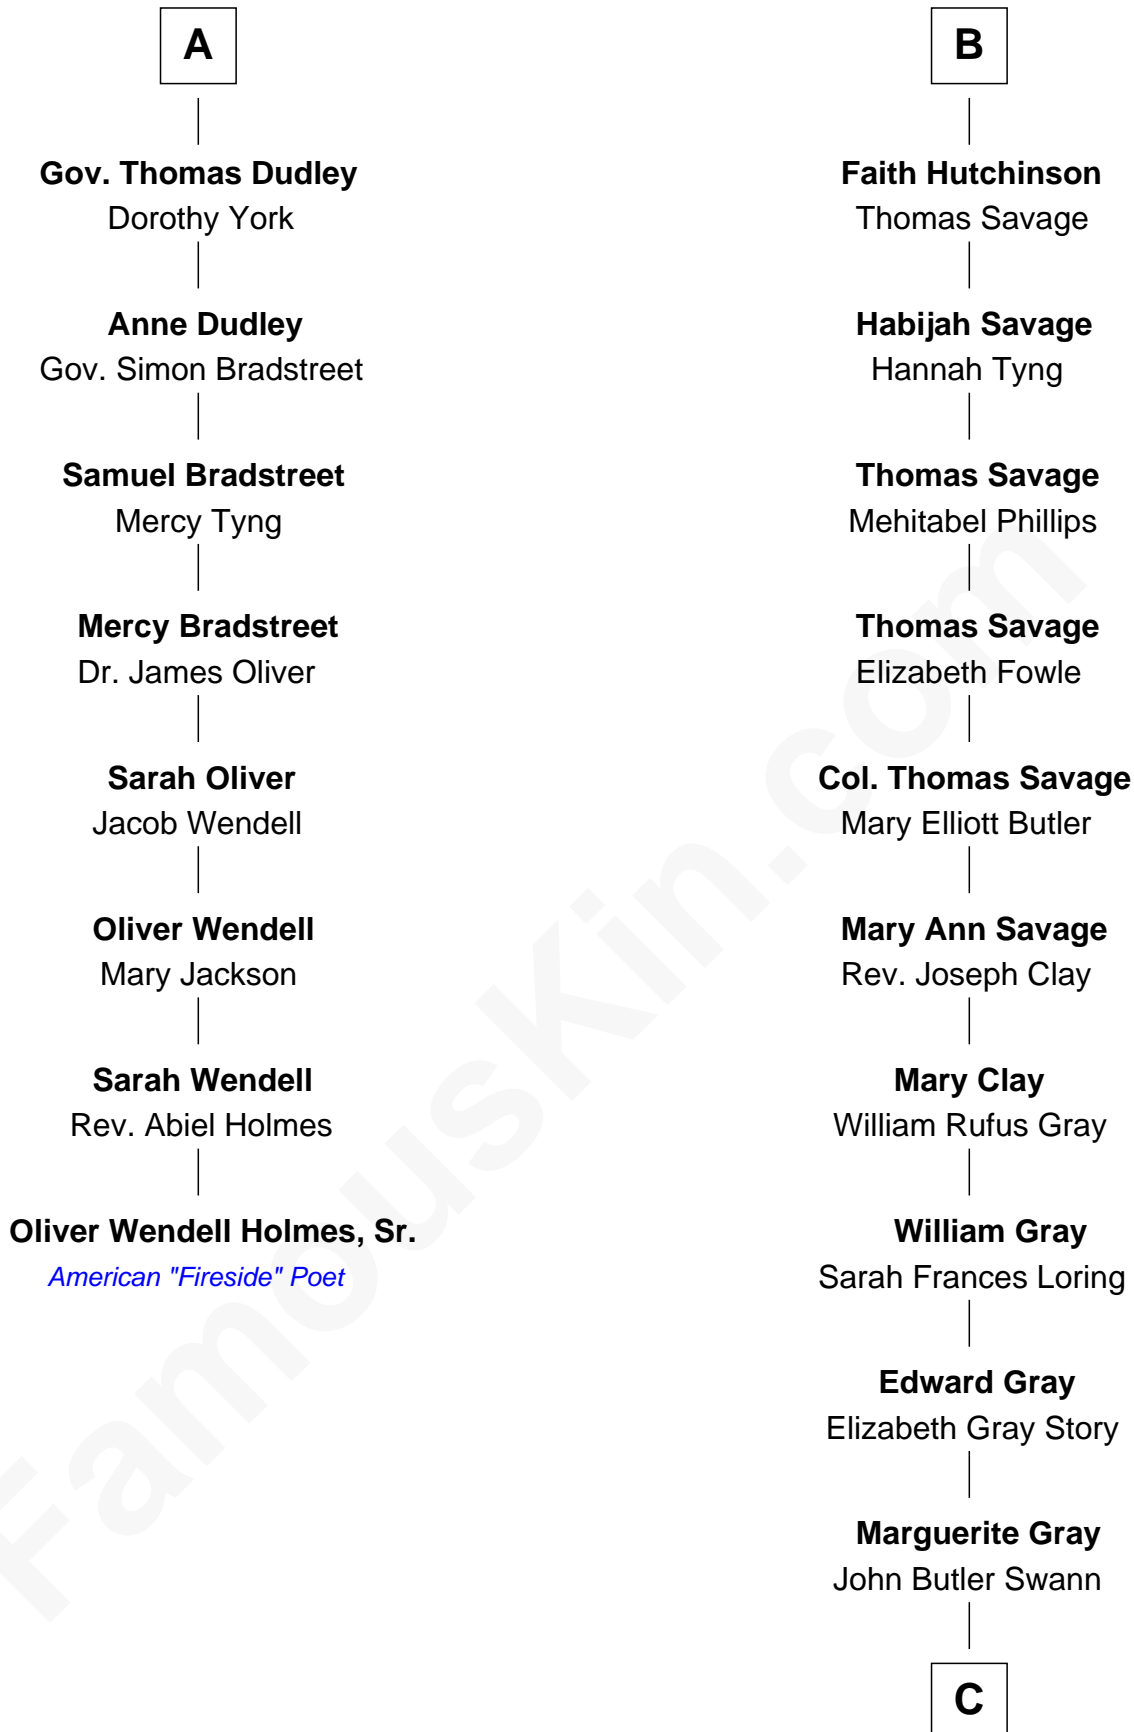

FamousKin.com
Relationship Chart of
Oliver Wendell Holmes, Sr.
American "Fireside" Poet

14th cousin 4 times removed of

Story Musgrave
NASA Astronaut

C

|
Marguerite Swann

Percy Musgrave

|
Story Musgrave

NASA Astronaut

FamousKin.com