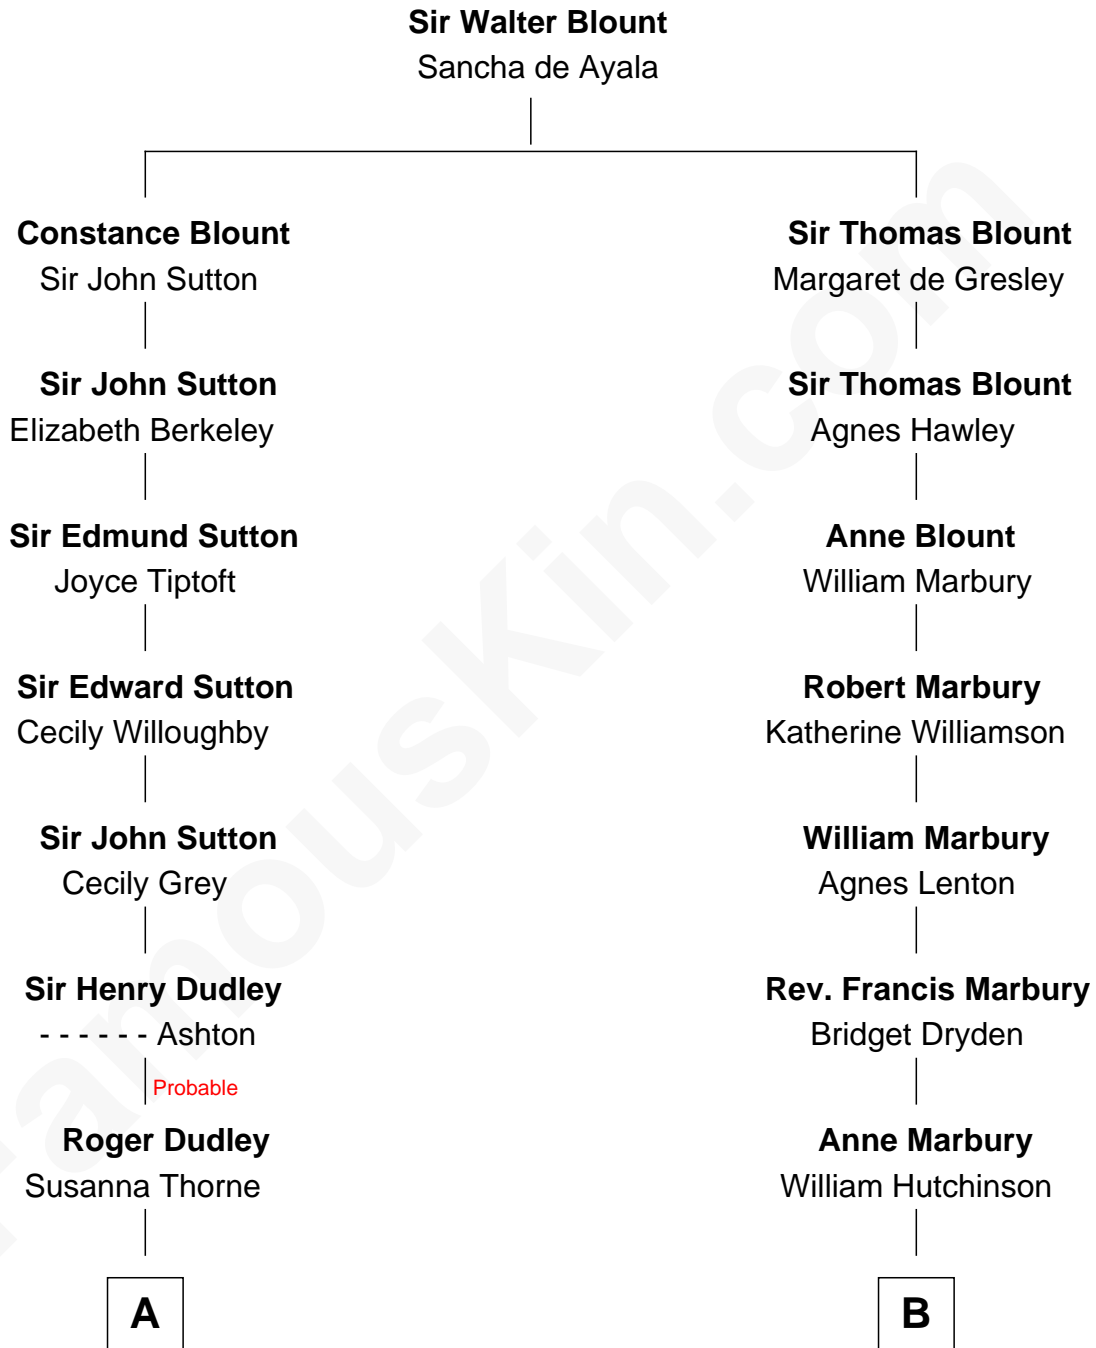

FamousKin.com
Relationship Chart of
Oliver Wendell Holmes, Sr.
American "Fireside" Poet

14th cousin 4 times removed of

Story Musgrave
NASA Astronaut

C

|
Marguerite Swann

Percy Musgrave

|
Story Musgrave

NASA Astronaut

FamousKin.com