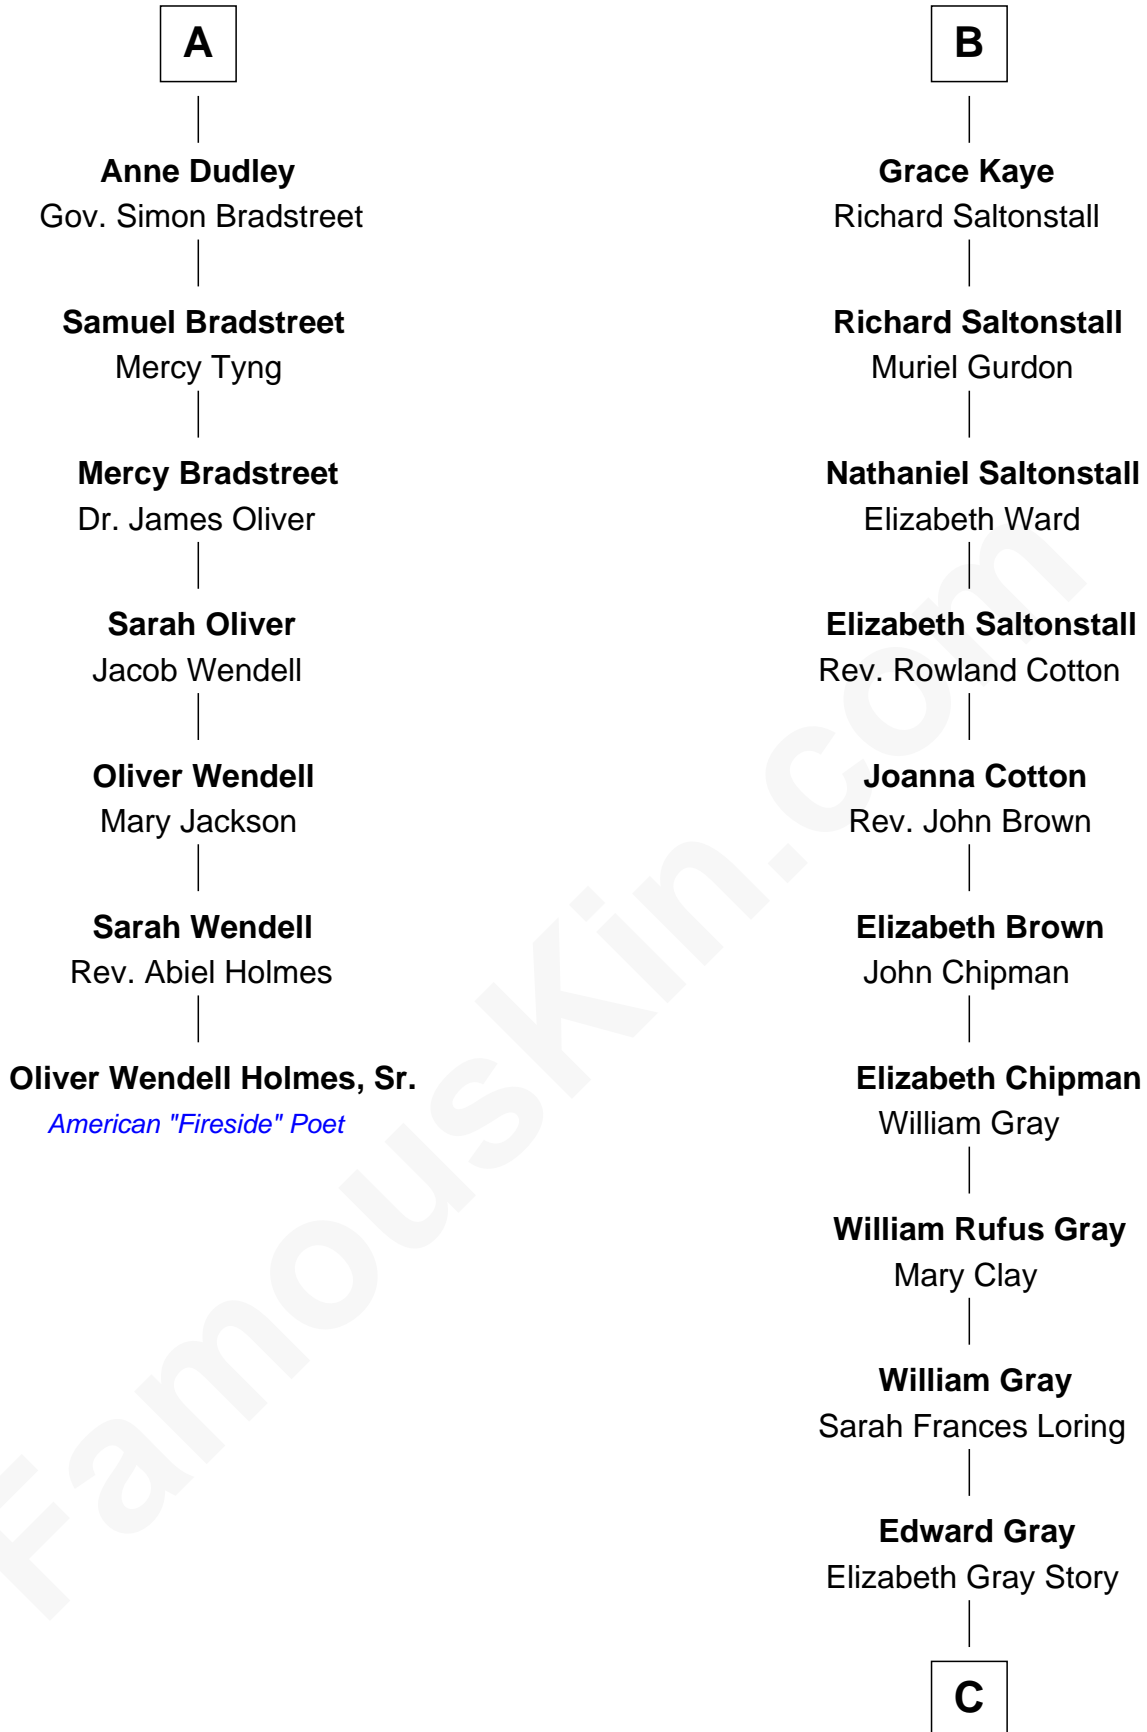

**FamousKin.com**  
**Relationship Chart of**  
**Oliver Wendell Holmes, Sr.**  
*American "Fireside" Poet*

13th cousin 6 times removed of

**Story Musgrave**  
*NASA Astronaut*

**C**

**Marguerite Gray**  
John Butler Swann

**Marguerite Swann**  
Percy Musgrave

**Story Musgrave**  
*NASA Astronaut*

FamousKin.com