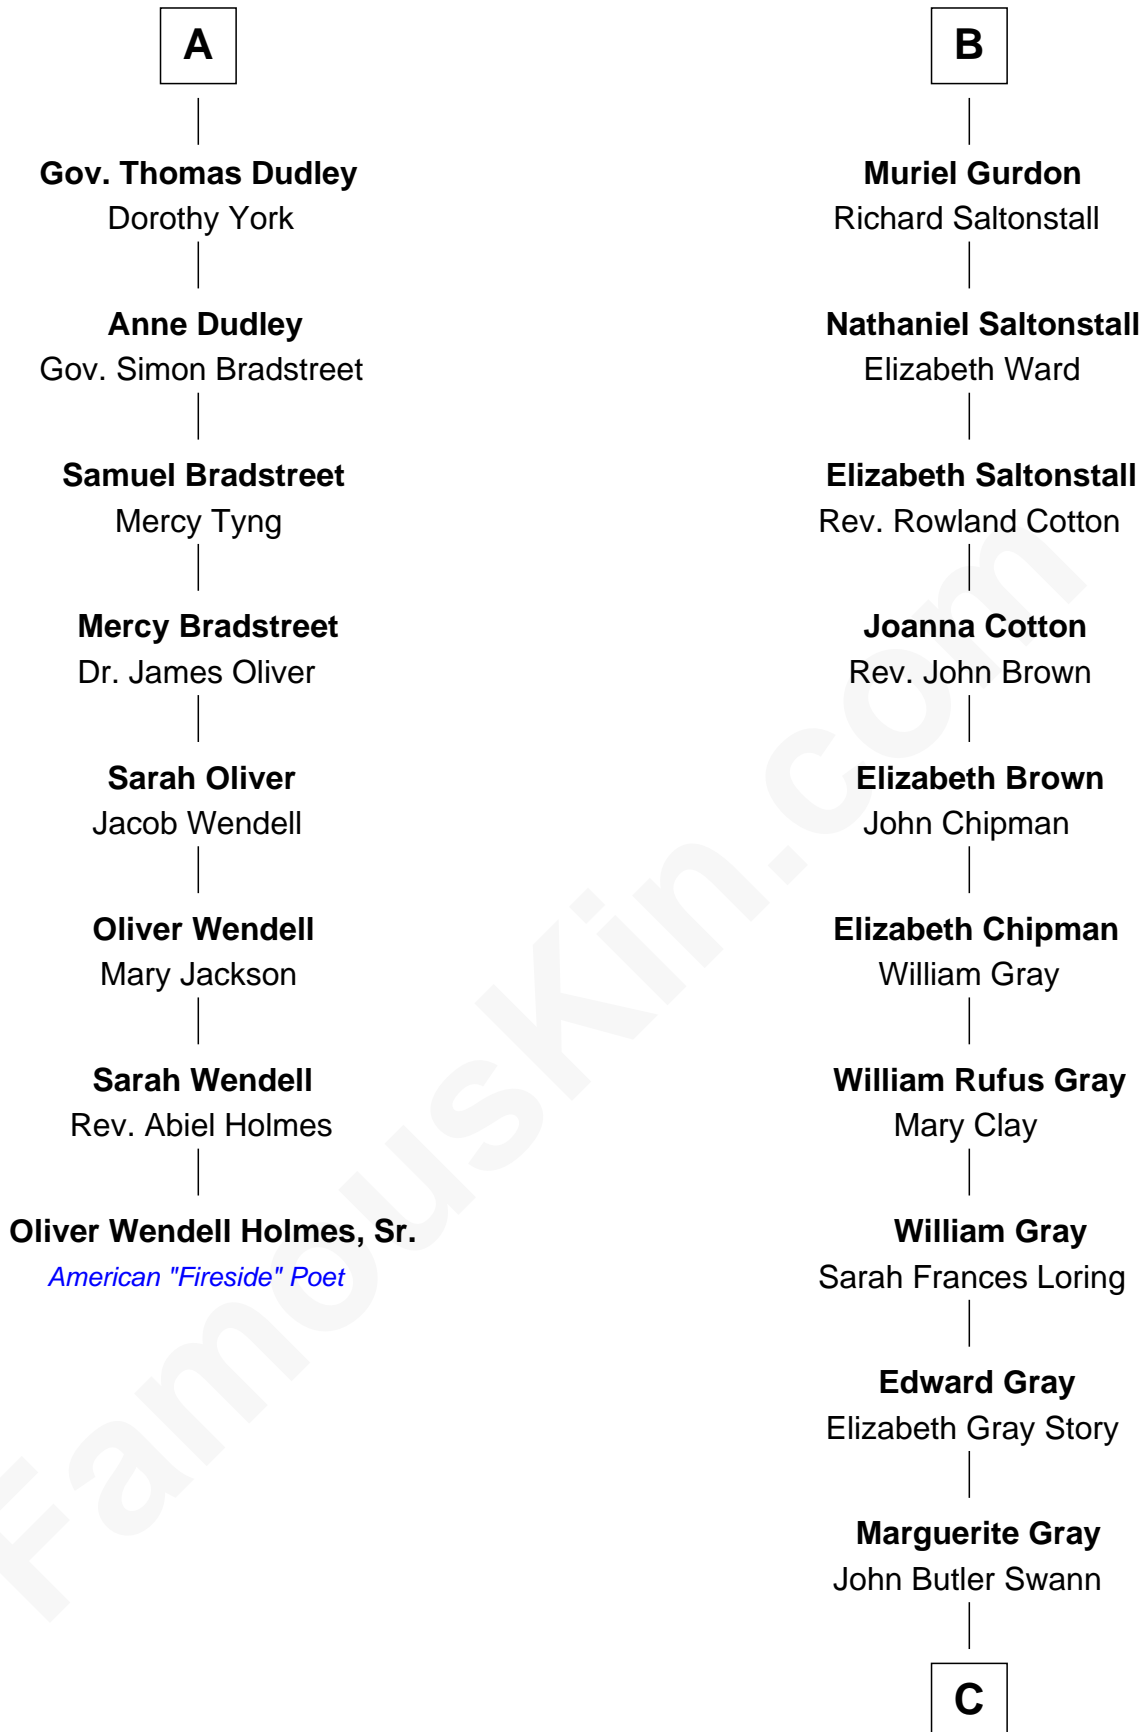

**FamousKin.com**  
**Relationship Chart of**  
**Oliver Wendell Holmes, Sr.**  
*American "Fireside" Poet*

14th cousin 4 times removed of

**Story Musgrave**  
*NASA Astronaut*

**Sir Reynold Grey**  
 Margaret de Ros

**C**

—  
**Marguerite Swann**

Percy Musgrave

—  
**Story Musgrave**

*NASA Astronaut*

FamousKin.com